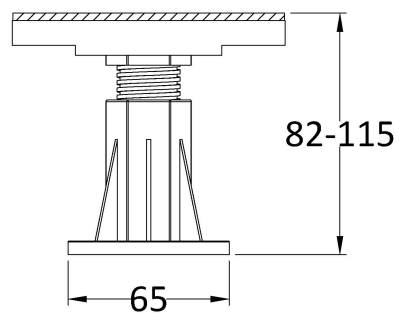

Packaging Dimensions

Length (mm):	125
Width (mm):	1100
Height (mm):	15
Gross Weight (kg):	0.3

Packaging Data

Box Colour:	
Box Qty:	
Label Size:	x
Label Colour:	
Label Qty:	

Outer Box Dimensions (If Applicable)

Length (mm):	
Width (mm):	
Height (mm):	
Gross Weight (kg):	
Barcode:	5056211814313

Product Details

Country of Origin:	United Kingdom
Fitting Instruction:	No
CE & UKCA:	
Colour/Finish:	
Product Material:	
Material Colour Reference:	
Radius:	
Waste Required (mm):	
Compatible with Leg Kit:	

Sales Code: NTP001A

Description: Pack Of 6 Legs/Clips & Screws

Product Dimensions

Length (mm):	110
Width (mm):	110
Height (mm):	115
Depth (mm):	
Nett Weight (kg):	0.66

Packaging Dimensions

Height (mm):	180
Width (mm):	120
Depth (mm):	125
Gross Weight (kg):	0.73

Packaging Data

Box Colour:	Polybagged
Box Qty:	1
Label Size:	100 x 50
Label Colour:	White Label
Label Qty:	2

Outer Box Dimensions (If Applicable)

Height (mm):	
Width (mm):	
Length (mm):	
Depth (mm):	
Gross Weight (kg):	
Barcode:	5056211855415