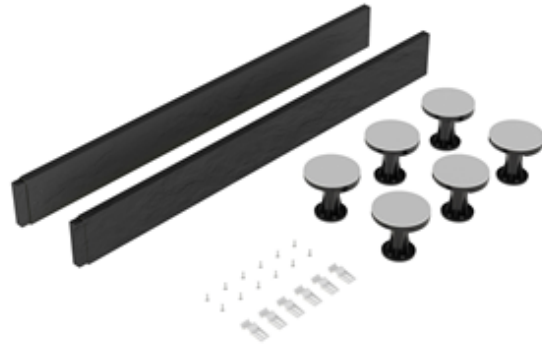

Sales Code: LEG1S

Description: Suitable For 700-900 Square & Rec Trays

Packaging Details

Barcode: 5056211868835

Sales Code: TR71515

Description: 1000 Tray Panel (1000 X 105 X 12)

Product Dimensions

Length (mm):	1000
Width (mm):	105
Height (mm):	20
Nett Weight (kg):	0.3

Packaging Dimensions

Length (mm):	125
Width (mm):	1100
Height (mm):	15
Gross Weight (kg):	0.3

Packaging Data

Box Colour:	
Box Qty:	
Label Size:	x
Label Colour:	
Label Qty:	

Outer Box Dimensions (If Applicable)

Length (mm):	
Width (mm):	
Height (mm):	
Gross Weight (kg):	
Barcode:	5056211814313

Product Details

Country of Origin:	United Kingdom
Fitting Instruction:	No
CE & UKCA:	
Colour/Finish:	
Product Material:	
Material Colour Reference:	
Radius:	
Waste Required (mm):	
Compatible with Leg Kit:	

Sales Code: NTP001A

Description: Pack Of 6 Legs/Clips & Screws

Product Dimensions

Length (mm):	110
Width (mm):	110
Height (mm):	115
Depth (mm):	
Nett Weight (kg):	0.66

Packaging Dimensions

Height (mm):	180
Width (mm):	120
Depth (mm):	125
Gross Weight (kg):	0.73