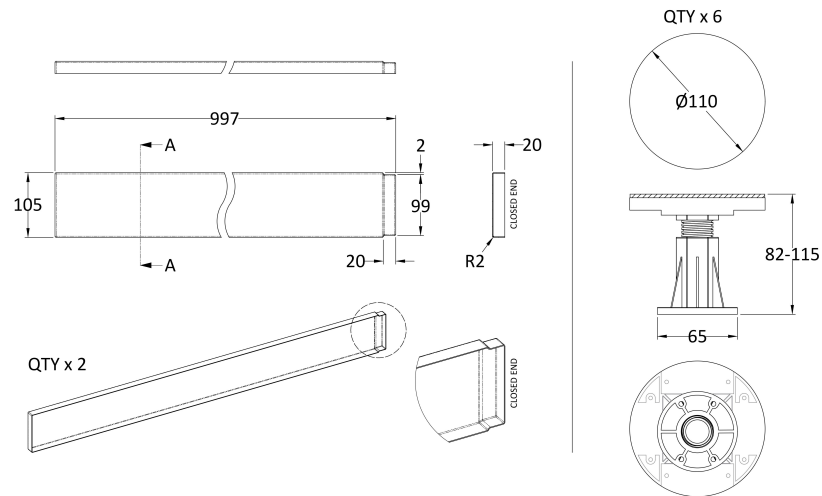

Sales Code: LEG1S

Description: Suitable For 700-900 Square & Rec Trays

Packaging Details

Barcode: 5056211868835

Sales Code: TR71515

Description: 1000 Tray Panel (1000 X 105 X 12)

Product Dimensions

Length (mm):	1000
Width (mm):	105
Height (mm):	20
Nett Weight (kg):	0.3

Packaging Dimensions

Length (mm):	125
Width (mm):	1100
Height (mm):	15
Gross Weight (kg):	0.3

Packaging Data

Box Colour:	
Box Qty:	
Label Size:	x
Label Colour:	
Label Qty:	

Outer Box Dimensions (If Applicable)

Length (mm):	
Width (mm):	
Height (mm):	
Gross Weight (kg):	
Barcode:	5056211814313

Product Details

Country of Origin:	United Kingdom
Fitting Instruction:	No
CE & UKCA:	
Colour/Finish:	
Product Material:	
Material Colour Reference:	
Radius:	
Waste Required (mm):	
Compatible with Leg Kit:	

Sales Code: NTP001A

Description: Pack Of 6 Legs/Clips & Screws

Product Dimensions

Length (mm):	110
Width (mm):	110
Height (mm):	115
Depth (mm):	
Nett Weight (kg):	0.66

Packaging Dimensions

Height (mm):	180
Width (mm):	120
Depth (mm):	125
Gross Weight (kg):	0.73