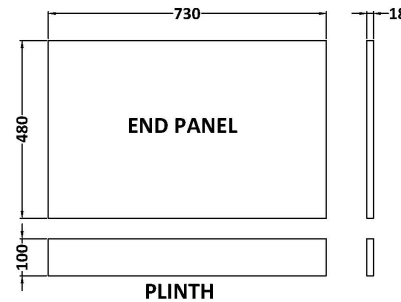

Sales Code: MPC2612

Description: 750mm Bath End Panel

### Product Dimensions

Height (mm):	560
Width (mm):	730
Depth (mm):	36
Nett Weight (kg):	8.6

### Packaging Dimensions

Height (mm):	30
Width (mm):	590
Depth (mm):	760
Gross Weight (kg):	8.9

### Outer Box Dimensions (If Applicable)

Height (mm):	
Width (mm):	
Depth (mm):	
Gross Weight (kg):	
Barcode:	5056462696720