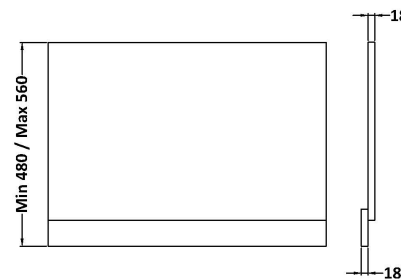

### Product Dimensions

Height (mm):	560
Width (mm):	730
Depth (mm):	36
Nett Weight (kg):	8.6

### Packaging Dimensions

Height (mm):	30
Width (mm):	590
Depth (mm):	760
Gross Weight (kg):	8.9

### Packaging Data

Box Colour:	Brown Cardboard Box
Box Qty:	1
Label Size:	100 x 50
Label Colour:	White Label
Label Qty:	1

### Outer Box Dimensions (If Applicable)

Height (mm):	
Width (mm):	
Depth (mm):	
Gross Weight (kg):	
Barcode:	5056462696720