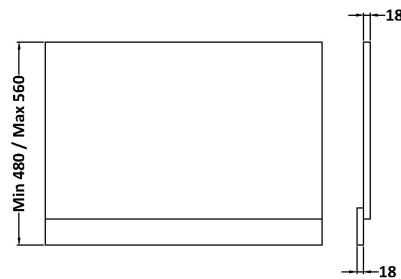

Sales Code: MPC2613

Description: 800mm Bath End Panel

Product Dimensions

Height (mm):	560
Width (mm):	780
Depth (mm):	36
Nett Weight (kg):	5.5

Packaging Dimensions

Height (mm):	30
Width (mm):	590
Depth (mm):	810
Gross Weight (kg):	5.58

Packaging Data

Box Colour:	Brown Cardboard Box
Box Qty:	1
Label Size:	100 x 50
Label Colour:	White Label
Label Qty:	1

Outer Box Dimensions (If Applicable)

Height (mm):	
Width (mm):	
Depth (mm):	
Gross Weight (kg):	
Barcode:	5056462696737

Product Details

Country of Origin:	United Kingdom
Fitting Instruction:	No
CE & UKCA:	N/A
FSC Certified Materials:	Yes
Colour:	Metallic Slate
Construction Method:	Screws Only
Construction Type:	Flat-Pack
Cabinet Finish:	MFC Textured Matt
Fascia Finish:	MFC Textured Matt
Cabinet Thickness (mm):	18
Fascia Thickness (mm):	18
Drawer Included:	Not Applicable
Drawer Type:	Not Applicable
No of Shelves:	Not Applicable
Hinge Type:	Not Applicable
Hinge Included:	Not Applicable
Adjustable Legs:	Not Applicable
Fixings Included:	Yes
Handle Style:	Not Applicable
Waste Shroud:	Not Applicable
Handle Included:	Not Applicable
Handle Type:	Not Applicable