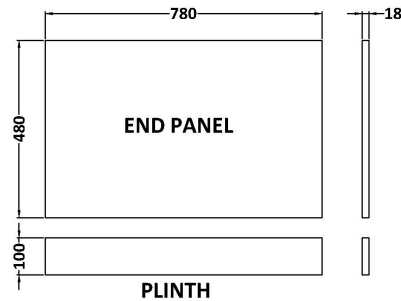

Sales Code: MPC2613

Description: 800mm Bath End Panel

Product Dimensions

Height (mm):	560
Width (mm):	780
Depth (mm):	36
Nett Weight (kg):	5.5

Packaging Dimensions

Height (mm):	30
Width (mm):	590
Depth (mm):	810
Gross Weight (kg):	5.58

Packaging Data

Box Colour:	Brown Cardboard Box
Box Qty:	1
Label Size:	100 x 50
Label Colour:	White Label
Label Qty:	1

Outer Box Dimensions (If Applicable)

Height (mm):	
Width (mm):	
Depth (mm):	
Gross Weight (kg):	
Barcode:	5056462696737