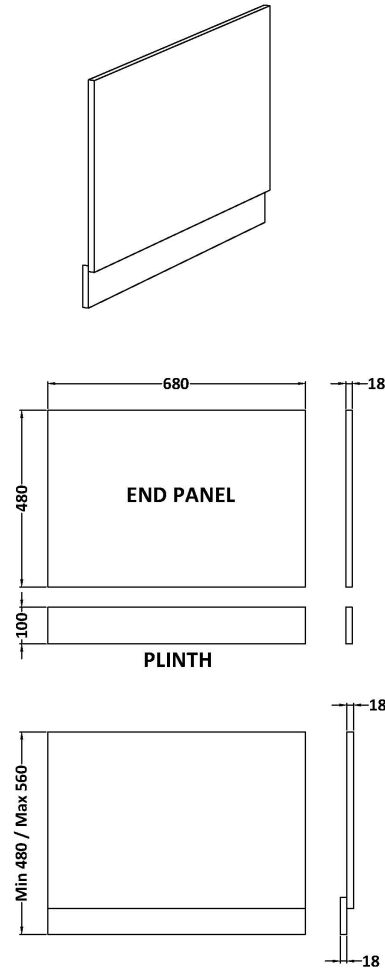

Sales Code: BPR1411

Description: 700 End Panel (2 Piece)

Product Dimensions

Height (mm):	560
Width (mm):	680
Depth (mm):	36
Nett Weight (kg):	4.5

Packaging Dimensions

Height (mm):	30
Width (mm):	600
Depth (mm):	730
Gross Weight (kg):	4.9

Packaging Data

Box Colour:	Brown Cardboard Box - Printed
Box Qty:	1
Label Size:	100 x 50
Label Colour:	White Label
Label Qty:	0

Outer Box Dimensions (If Applicable)

Height (mm):	
Width (mm):	
Depth (mm):	
Gross Weight (kg):	
Barcode:	5056462661339

Product Details

Country of Origin:	China
Fitting Instruction:	No
CE & UKCA:	N/A
FSC Certified Materials:	Yes
Colour:	Satin Anthracite
Construction Method:	Screws Only
Construction Type:	Flat-Pack
Cabinet Finish:	Not Applicable
Fascia Finish:	Mdf Painted Matt
Cabinet Thickness (mm):	
Fascia Thickness (mm):	18
Drawer Included:	Not Applicable
Drawer Type:	Not Applicable
No of Shelves:	Not Applicable
Hinge Type:	Not Applicable
Hinge Included:	Not Applicable
Adjustable Legs:	Not Applicable
Fixings Included:	Yes
Handle Style:	Not Applicable
Waste Shroud:	Not Applicable
Handle Included:	Not Applicable
Handle Type:	Not Applicable