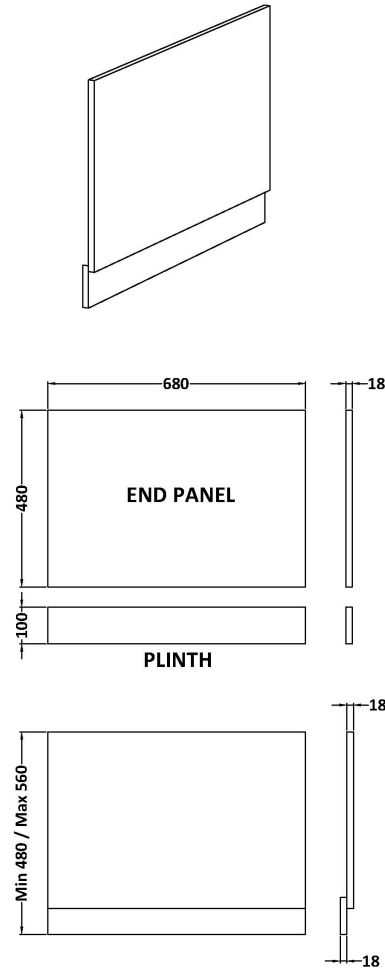

Sales Code: BPR811

Description: 700 End Panel (2 Piece)

### Product Dimensions

Height (mm):	560
Width (mm):	680
Depth (mm):	36
Nett Weight (kg):	4.5

### Packaging Dimensions

Height (mm):	30
Width (mm):	600
Depth (mm):	730
Gross Weight (kg):	4.9

### Outer Box Dimensions (If Applicable)

Height (mm):	
Width (mm):	
Depth (mm):	
Gross Weight (kg):	
Barcode:	5056462658308