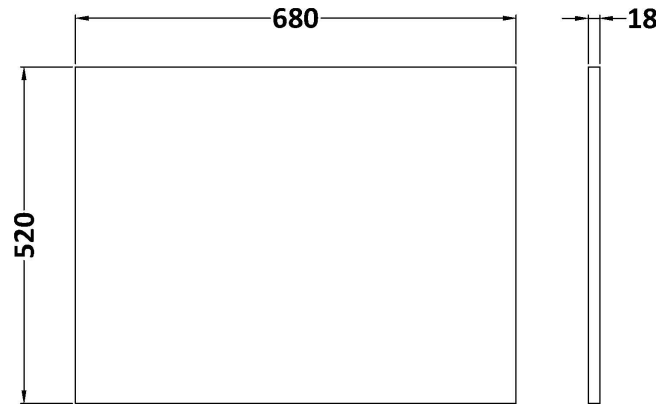

Sales Code: MPC1831

Description: Square Shower Bath End Panel

Product Dimensions

Height (mm):	520
Width (mm):	680
Depth (mm):	18
Nett Weight (kg):	8.5

Packaging Dimensions

Height (mm):	30
Width (mm):	540
Depth (mm):	700
Gross Weight (kg):	8.5

Packaging Data

Box Colour:	Brown Cardboard Box
Box Qty:	1
Label Size:	100 x 50
Label Colour:	White Label
Label Qty:	1

Outer Box Dimensions (If Applicable)

Height (mm):	
Width (mm):	
Depth (mm):	
Gross Weight (kg):	
Barcode:	5056462657943