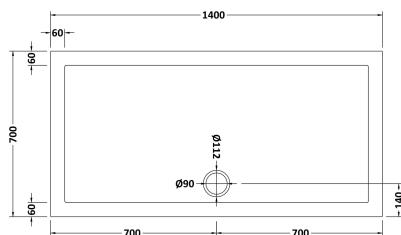

Sales Code: NTP031

Description: Rectangular Tray 1400 X 700

Product Dimensions

Length (mm):	1400
Width (mm):	700
Height (mm):	40
Nett Weight (kg):	25.98

Packaging Dimensions

Length (mm):	1440
Width (mm):	740
Height (mm):	80
Gross Weight (kg):	26

Packaging Data

Box Colour:	Shrinkwrap & Polystyrene
Box Qty:	1
Label Size:	100 x 50
Label Colour:	White Label
Label Qty:	2

Outer Box Dimensions (If Applicable)

Length (mm):	
Width (mm):	
Height (mm):	
Gross Weight (kg):	
Barcode:	5055369071180

Product Details

Country of Origin:	United Kingdom
Fitting Instruction:	No
CE & UKCA:	Yes
Colour/Finish:	White
Product Material:	Acrylic Capped ABS Caco3 & Pu
Material Colour Reference:	European White
Radius:	0
Waste Required (mm):	90
Compatible with Leg Kit:	Yes