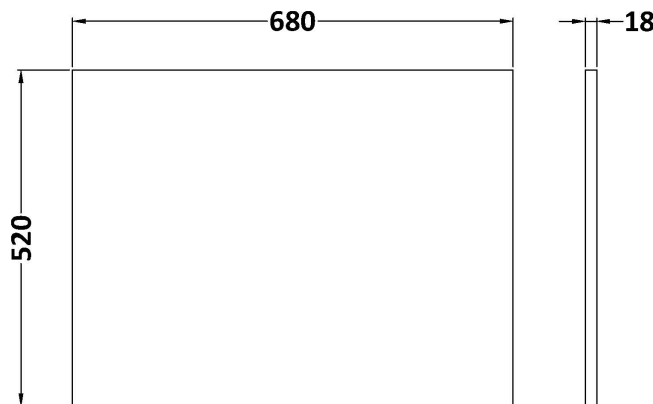

Sales Code: MPC2231

Description: Square Shower Bath End Panel

Product Dimensions

Height (mm):	520
Width (mm):	680
Depth (mm):	18
Nett Weight (kg):	8.5

Packaging Dimensions

Height (mm):	30
Width (mm):	540
Depth (mm):	700
Gross Weight (kg):	8.5

Packaging Data

Box Colour:	Brown Cardboard Box
Box Qty:	1
Label Size:	100 x 50
Label Colour:	White Label
Label Qty:	1

Outer Box Dimensions (If Applicable)

Height (mm):	
Width (mm):	
Depth (mm):	
Gross Weight (kg):	
Barcode:	5056462657912

Product Details

Country of Origin:	United Kingdom
Fitting Instruction:	No
CE & UKCA:	N/A
FSC Certified Materials:	Yes
Colour:	Graphite Grey Woodgrain
Construction Method:	Cam & Wood Dowel
Construction Type:	Flat-Pack
Cabinet Finish:	Not Applicable
Fascia Finish:	MFC Textured Woodgrain
Cabinet Thickness (mm):	
Fascia Thickness (mm):	18
Drawer Included:	Not Applicable
Drawer Type:	Not Applicable
No of Shelves:	Not Applicable
Hinge Type:	Not Applicable
Hinge Included:	Not Applicable
Adjustable Legs:	Not Applicable
Fixings Included:	No
Handle Style:	Not Applicable
Waste Shroud:	Not Applicable
Handle Included:	Not Applicable
Handle Type:	Not Applicable