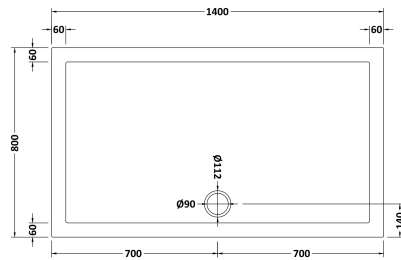

### Product Dimensions

Length (mm):	1400
Width (mm):	800
Height (mm):	40
Nett Weight (kg):	31.38

### Packaging Dimensions

Length (mm):	1440
Width (mm):	840
Height (mm):	80
Gross Weight (kg):	31.4

### Packaging Data

Box Colour:	Shrinkwrap & Polystyrene
Box Qty:	1
Label Size:	100 x 50
Label Colour:	White Label
Label Qty:	2

### Outer Box Dimensions (If Applicable)

Length (mm):	
Width (mm):	
Height (mm):	
Gross Weight (kg):	
Barcode:	5055369006335