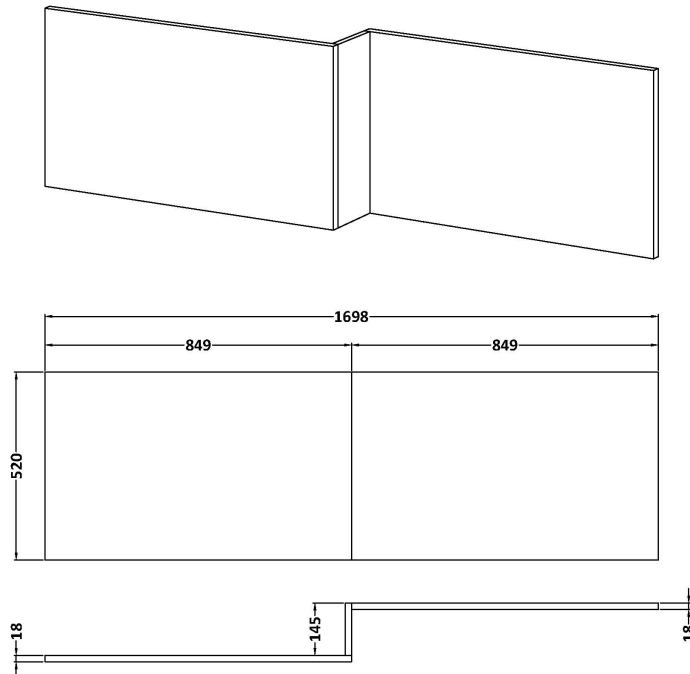

Sales Code: MPC1835

Description: Square Shower Bath Front Panel

**Product Dimensions**

Height (mm):	520
Width (mm):	1698
Depth (mm):	163
Nett Weight (kg):	11

**Packaging Dimensions**

Height (mm):	50
Width (mm):	540
Depth (mm):	1010
Gross Weight (kg):	12

**Packaging Data**

Box Colour:	Brown Cardboard Box
Box Qty:	1
Label Size:	100 x 50
Label Colour:	White Label
Label Qty:	1

**Outer Box Dimensions (If Applicable)**

Height (mm):	
Width (mm):	
Depth (mm):	
Gross Weight (kg):	
Barcode:	5056462657899

**Product Details**

Country of Origin:	United Kingdom
Fitting Instruction:	No
CE & UKCA:	N/A
FSC Certified Materials:	Yes
Colour:	Halifax Oak
Construction Method:	Cam & Wood Dowel
Construction Type:	Flat-Pack
Cabinet Finish:	Not Applicable
Fascia Finish:	MFC Textured Woodgrain
Cabinet Thickness (mm):	
Fascia Thickness (mm):	18
Drawer Included:	Not Applicable
Drawer Type:	Not Applicable
No of Shelves:	Not Applicable
Hinge Type:	Not Applicable
Hinge Included:	Not Applicable
Adjustable Legs:	Not Applicable
Fixings Included:	Yes
Handle Style:	Not Applicable
Waste Shroud:	Not Applicable
Handle Included:	Not Applicable
Handle Type:	Not Applicable