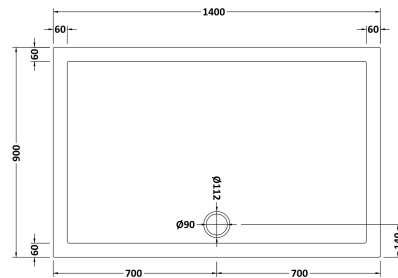

### Product Dimensions

Length (mm):	1400
Width (mm):	900
Height (mm):	40
Nett Weight (kg):	31.38

### Packaging Dimensions

Length (mm):	1440
Width (mm):	940
Height (mm):	80
Gross Weight (kg):	31.4

### Packaging Data

Box Colour:	Shrinkwrap & Polystyrene
Box Qty:	1
Label Size:	100 x 50
Label Colour:	White Label
Label Qty:	2

### Outer Box Dimensions (If Applicable)

Length (mm):	
Width (mm):	
Height (mm):	
Gross Weight (kg):	
Barcode:	5055369006342