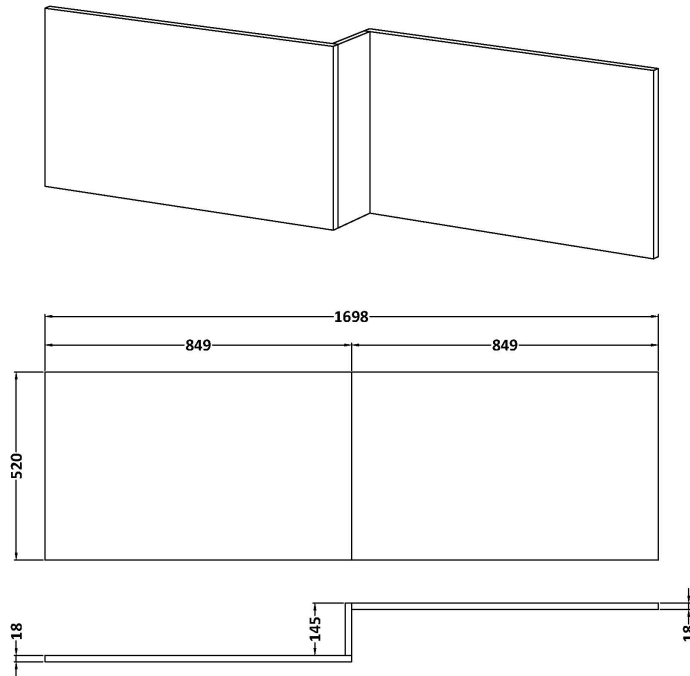

Sales Code: MPC2335

Description: Square Shower Bath Front Panel

Product Dimensions

Height (mm):	520
Width (mm):	1698
Depth (mm):	163
Nett Weight (kg):	11

Packaging Dimensions

Height (mm):	50
Width (mm):	540
Depth (mm):	1010
Gross Weight (kg):	12

Packaging Data

Box Colour:	Brown Cardboard Box
Box Qty:	1
Label Size:	100 x 50
Label Colour:	White Label
Label Qty:	1

Outer Box Dimensions (If Applicable)

Height (mm):	
Width (mm):	
Depth (mm):	
Gross Weight (kg):	
Barcode:	5056462657875

Product Details

Country of Origin:	United Kingdom
Fitting Instruction:	No
CE & UKCA:	N/A
FSC Certified Materials:	Yes
Colour:	Monument Grey
Construction Method:	Cam & Wood Dowel
Construction Type:	Flat-Pack
Cabinet Finish:	Not Applicable
Fascia Finish:	MFC Smooth Matt
Cabinet Thickness (mm):	
Fascia Thickness (mm):	18
Drawer Included:	Not Applicable
Drawer Type:	Not Applicable
No of Shelves:	Not Applicable
Hinge Type:	Not Applicable
Hinge Included:	Not Applicable
Adjustable Legs:	Not Applicable
Fixings Included:	Yes
Handle Style:	Not Applicable
Waste Shroud:	Not Applicable
Handle Included:	Not Applicable
Handle Type:	Not Applicable