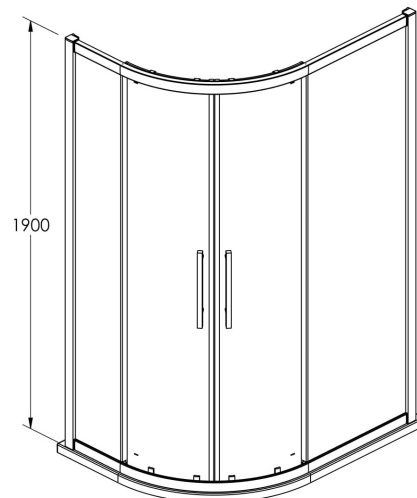

Sales Code: M1080QH4

Description: 1000X800 Double Door Quad 8mmnew Handle

Packaging Details

Barcode: 5056462623689

Code	Description	Adjustment (mm)		Entry Width (mm)
M9076Q-E8	900 x 760 Offset Quadrant	860 - 880	720 - 740	420
M9080Q-E8	900 x 800 Offset Quadrant	860 - 880	760 - 780	440
M1080Q-E8	1000 x 800 Offset Quadrant	960 - 980	760 - 780	455
M1090Q-E8	1000 x 900 Offset Quadrant	960 - 980	860 - 880	520
M1280Q-E8	1200 x 800 Offset Quadrant	1160 - 1180	760 - 780	455
M1290Q-E8	1200 x 900 Offset Quadrant	1160 - 1180	860 - 880	520

Sales Code: M1080Q-E8

Description: 1000X800 Double Door Quad 8mm

Product Dimensions

Height (mm):	1900
Width (mm):	980
Depth (mm):	780
Nett Weight (kg):	60.3

Packaging Dimensions

Height (mm):	1960
Width (mm):	480
Length (mm):	150
Gross Weight (kg):	60.3

Product Details

Country of Origin:	China
Fitting Instruction:	No
CE & UKCA:	Yes
Profile Material:	Aluminium
Profile Finish:	Polished Chrome
Adjustments (mm):	960mm - 980mm / 760mm - 780mm
Entry Width (mm):	455mm
Swing In Dim (mm):	N/A
Swing Out Dim (mm):	N/A
Radius (mm):	538 mm
Glass Thickness (mm):	8
Easy Fit:	Yes
Easy Clean:	Yes
Handle Style:	Square T Shape Handle
Handle Material:	Metal
Enclosure Design:	Framed
Wheel Type:	Dual, Quick Release
Support Bar Included:	Support Bar Not Included
Extras:	Screw Cover Strip

Sales Code: HAN1204AA

Description: Apex Handle

Product Dimensions

Length (mm):	
Width (mm):	20
Height (mm):	280
Depth (mm):	30
Nett Weight (kg):	1

Packaging Dimensions

Height (mm):	200
Width (mm):	30
Depth (mm):	74
Gross Weight (kg):	1