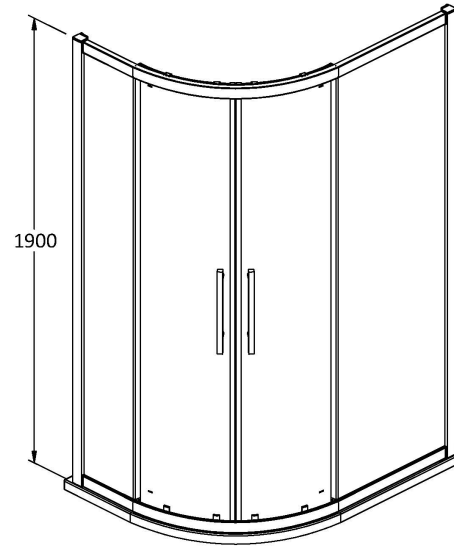

Sales Code: M1080QH4

Description: 1000X800 Double Door Quad 8mmnew Handle

Packaging Details

Barcode: 5056462623689

Code	Description	Adjustment (mm)		Entry Width (mm)
M9076Q-E8	900 x 760 Offset Quadrant	860 - 880	720 - 740	420
M9080Q-E8	900 x 800 Offset Quadrant	860 - 880	760 - 780	440
M1080Q-E8	1000 x 800 Offset Quadrant	960 - 980	760 - 780	455
M1090Q-E8	1000 x 900 Offset Quadrant	960 - 980	860 - 880	520
M1280Q-E8	1200 x 800 Offset Quadrant	1160 - 1180	760 - 780	455
M1290Q-E8	1200 x 900 Offset Quadrant	1160 - 1180	860 - 880	520

Sales Code: M1080Q-E8

Description: 1000X800 Double Door Quad 8mm

Product Dimensions

Height (mm):	1900
Width (mm):	980
Depth (mm):	780
Nett Weight (kg):	60.3

Packaging Dimensions

Height (mm):	1960
Width (mm):	480
Length (mm):	150
Gross Weight (kg):	60.3

Product Details

Country of Origin:	China
Fitting Instruction:	No
CE & UKCA:	Yes
Profile Material:	Aluminium
Profile Finish:	Polished Chrome
Adjustments (mm):	960mm - 980mm / 760mm - 780mm
Entry Width (mm):	455mm
Swing In Dim (mm):	N/A
Swing Out Dim (mm):	N/A
Radius (mm):	538 mm
Glass Thickness (mm):	8
Easy Fit:	Yes
Easy Clean:	Yes
Handle Style:	Square T Shape Handle
Handle Material:	Metal
Enclosure Design:	Framed
Wheel Type:	Dual, Quick Release
Support Bar Included:	Support Bar Not Included
Extras:	Screw Cover Strip

Sales Code: HAN1204AA

Description: Apex Handle

Product Dimensions

Length (mm):	
Width (mm):	20
Height (mm):	280
Depth (mm):	30
Nett Weight (kg):	1

Packaging Dimensions

Height (mm):	200
Width (mm):	30
Depth (mm):	74
Gross Weight (kg):	1