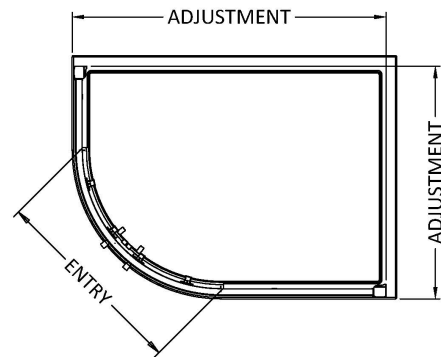

Sales Code: M1080QH4

Description: 1000X800 Double Door Quad 8mmnew Handle

Packaging Details

Barcode: 5056462623689

Code	Description	Adjustment (mm)		Entry Width (mm)
M9076Q-E8	900 x 760 Offset Quadrant	860 - 880	720 - 740	420
M9080Q-E8	900 x 800 Offset Quadrant	860 - 880	760 - 780	440
M1080Q-E8	1000 x 800 Offset Quadrant	960 - 980	760 - 780	455
M1090Q-E8	1000 x 900 Offset Quadrant	960 - 980	860 - 880	520
M1280Q-E8	1200 x 800 Offset Quadrant	1160 - 1180	760 - 780	455
M1290Q-E8	1200 x 900 Offset Quadrant	1160 - 1180	860 - 880	520

Sales Code: M1080Q-E8

Description: 1000X800 Double Door Quad 8mm

Product Dimensions

Height (mm):	1900
Width (mm):	980
Depth (mm):	780
Nett Weight (kg):	60.3

Packaging Dimensions

Height (mm):	1960
Width (mm):	480
Length (mm):	150
Gross Weight (kg):	60.3

Product Details

Country of Origin:	China
Fitting Instruction:	No
CE & UKCA:	Yes
Profile Material:	Aluminium
Profile Finish:	Polished Chrome
Adjustments (mm):	960mm - 980mm / 760mm - 780mm
Entry Width (mm):	455mm
Swing In Dim (mm):	N/A
Swing Out Dim (mm):	N/A
Radius (mm):	538 mm
Glass Thickness (mm):	8
Easy Fit:	Yes
Easy Clean:	Yes
Handle Style:	Square T Shape Handle
Handle Material:	Metal
Enclosure Design:	Framed
Wheel Type:	Dual, Quick Release
Support Bar Included:	Support Bar Not Included
Extras:	Screw Cover Strip

Sales Code: HAN1204AA

Description: Apex Handle

Product Dimensions

Length (mm):	
Width (mm):	20
Height (mm):	280
Depth (mm):	30
Nett Weight (kg):	1

Packaging Dimensions

Height (mm):	200
Width (mm):	30
Depth (mm):	74
Gross Weight (kg):	1