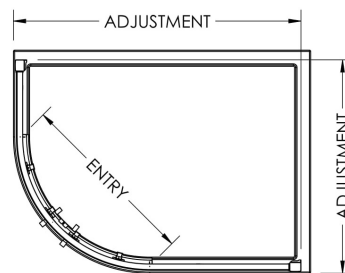

Sales Code: M1080QH4

Description: 1000X800 Double Door Quad 8mmnew Handle

Packaging Details

Barcode: 5056462623689

Code	Description	Adjustment (mm)		Entry Width (mm)
M9076Q-E8	900 x 760 Offset Quadrant	860 - 880	720 - 740	420
M9080Q-E8	900 x 800 Offset Quadrant	860 - 880	760 - 780	440
M1080Q-E8	1000 x 800 Offset Quadrant	960 - 980	760 - 780	455
M1090Q-E8	1000 x 900 Offset Quadrant	960 - 980	860 - 880	520
M1280Q-E8	1200 x 800 Offset Quadrant	1160 - 1180	760 - 780	455
M1290Q-E8	1200 x 900 Offset Quadrant	1160 - 1180	860 - 880	520

Sales Code: M1080Q-E8

Description: 1000X800 Double Door Quad 8mm

Product Dimensions

Height (mm):	1900
Width (mm):	980
Depth (mm):	780
Nett Weight (kg):	60.3

Packaging Dimensions

Height (mm):	1960
Width (mm):	480
Length (mm):	150
Gross Weight (kg):	60.3

Product Details

Country of Origin:	China
Fitting Instruction:	No
CE & UKCA:	Yes
Profile Material:	Aluminium
Profile Finish:	Polished Chrome
Adjustments (mm):	960mm - 980mm / 760mm - 780mm
Entry Width (mm):	455mm
Swing In Dim (mm):	N/A
Swing Out Dim (mm):	N/A
Radius (mm):	538 mm
Glass Thickness (mm):	8
Easy Fit:	Yes
Easy Clean:	Yes
Handle Style:	Square T Shape Handle
Handle Material:	Metal
Enclosure Design:	Framed
Wheel Type:	Dual, Quick Release
Support Bar Included:	Support Bar Not Included
Extras:	Screw Cover Strip

Sales Code: HAN1204AA

Description: Apex Handle

Product Dimensions

Length (mm):	
Width (mm):	20
Height (mm):	280
Depth (mm):	30
Nett Weight (kg):	1

Packaging Dimensions

Height (mm):	200
Width (mm):	30
Depth (mm):	74
Gross Weight (kg):	1