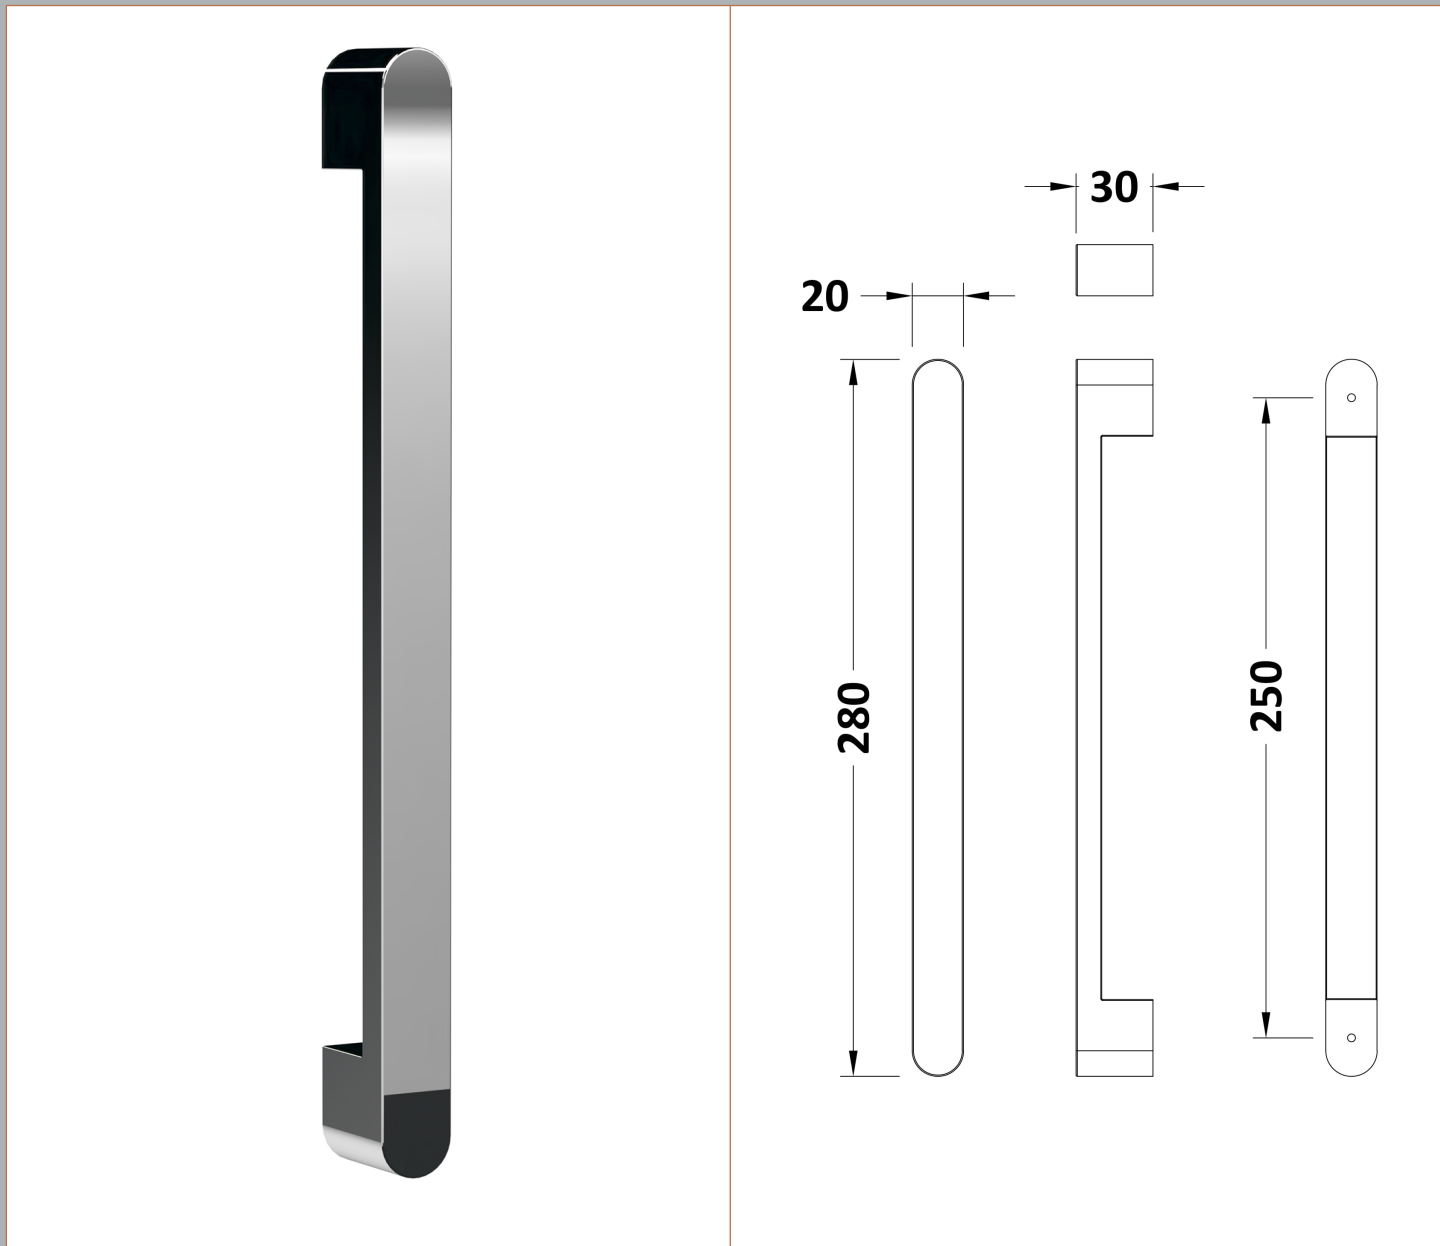

Sales Code: M1080QH4

Description: 1000X800 Double Door Quad 8mmnew Handle

Packaging Details

Barcode: 5056462623689

Code	Description	Adjustment (mm)		Entry Width (mm)
M9076Q-E8	900 x 760 Offset Quadrant	860 - 880	720 - 740	420
M9080Q-E8	900 x 800 Offset Quadrant	860 - 880	760 - 780	440
M1080Q-E8	1000 x 800 Offset Quadrant	960 - 980	760 - 780	455
M1090Q-E8	1000 x 900 Offset Quadrant	960 - 980	860 - 880	520
M1280Q-E8	1200 x 800 Offset Quadrant	1160 - 1180	760 - 780	455
M1290Q-E8	1200 x 900 Offset Quadrant	1160 - 1180	860 - 880	520

Sales Code: M1080Q-E8

Description: 1000X800 Double Door Quad 8mm

Product Dimensions

Height (mm):	1900
Width (mm):	980
Depth (mm):	780
Nett Weight (kg):	60.3

Packaging Dimensions

Height (mm):	1960
Width (mm):	480
Length (mm):	150
Gross Weight (kg):	60.3

Product Details

Country of Origin:	China
Fitting Instruction:	No
CE & UKCA:	Yes
Profile Material:	Aluminium
Profile Finish:	Polished Chrome
Adjustments (mm):	960mm - 980mm / 760mm - 780mm
Entry Width (mm):	455mm
Swing In Dim (mm):	N/A
Swing Out Dim (mm):	N/A
Radius (mm):	538 mm
Glass Thickness (mm):	8
Easy Fit:	Yes
Easy Clean:	Yes
Handle Style:	Square T Shape Handle
Handle Material:	Metal
Enclosure Design:	Framed
Wheel Type:	Dual, Quick Release
Support Bar Included:	Support Bar Not Included
Extras:	Screw Cover Strip

Sales Code: HAN1204AA

Description: Apex Handle

Product Dimensions

Length (mm):	
Width (mm):	20
Height (mm):	280
Depth (mm):	30
Nett Weight (kg):	1

Packaging Dimensions

Height (mm):	200
Width (mm):	30
Depth (mm):	74
Gross Weight (kg):	1