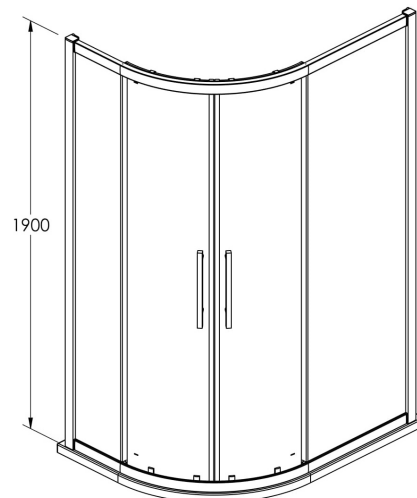

Sales Code: M1280QH4

Description: 1200X 800 Double Door Quadnew Handle

Packaging Details

Barcode: 5056462623696

Code	Description	Adjustment (mm)		Entry Width (mm)
M9076Q-E8	900 x 760 Offset Quadrant	860 - 880	720 - 740	420
M9080Q-E8	900 x 800 Offset Quadrant	860 - 880	760 - 780	440
M1080Q-E8	1000 x 800 Offset Quadrant	960 - 980	760 - 780	455
M1090Q-E8	1000 x 900 Offset Quadrant	960 - 980	860 - 880	520
M1280Q-E8	1200 x 800 Offset Quadrant	1160 - 1180	760 - 780	455
M1290Q-E8	1200 x 900 Offset Quadrant	1160 - 1180	860 - 880	520

Sales Code: M1280Q-E8A

Description: Apex 1200X800 Off/Set Quad Pack A

Product Dimensions

Height (mm):	1900
Width (mm):	1180
Depth (mm):	780
Nett Weight (kg):	39.1

Packaging Dimensions

Height (mm):	1960
Width (mm):	725
Length (mm):	110
Gross Weight (kg):	39.1

Sales Code: M1280Q-E8B

Description: Apex 1200X800 Off/Set Quad Pack B

Product Dimensions

Height (mm):	1900
Width (mm):	780
Depth (mm):	1180
Nett Weight (kg):	35.2

Packaging Dimensions

Height (mm):	1940
Width (mm):	430
Length (mm):	90
Gross Weight (kg):	35.2

Sales Code: HAN1204AA

Description: Apex Handle

Product Dimensions	
Length (mm):	
Width (mm):	20
Height (mm):	280
Depth (mm):	30
Nett Weight (kg):	1
Packaging Dimensions	
Height (mm):	200
Width (mm):	30
Depth (mm):	74
Gross Weight (kg):	1
Packaging Data	
Box Colour:	
Box Qty:	
Label Size:	x
Label Colour:	
Label Qty:	
Outer Box Dimensions (If Applicable)	
Height (mm):	
Width (mm):	
Length (mm):	
Depth (mm):	
Gross Weight (kg):	
Barcode:	5056462617893
Product Details	
Country of Origin:	China
Fitting Instruction:	No
CE & UKCA:	
Product Material:	Stainless Steel
Heating Element Wattage:	Not Applicable
Colour/Finish:	Chrome
Product Diameter:	
Connection Size:	N/A