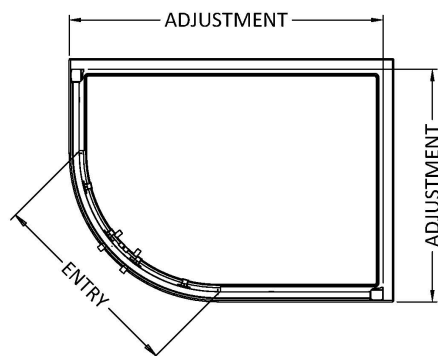

Packaging Data

Box Colour:	Brown Cardboard Box - Printed
Box Qty:	1
Label Size:	100 x 50
Label Colour:	Not Applicable
Label Qty:	0

Outer Box Dimensions (If Applicable)

Height (mm):	
Width (mm):	
Depth (mm):	
Length (mm):	
Gross Weight (kg):	
Barcode:	5055369075065

Product Details

Country of Origin:	China
Fitting Instruction:	No
CE & UKCA:	N/A
Profile Material:	Aluminium
Profile Finish:	Polished Chrome
Adjustments (mm):	1160mm - 1180mm / 760mm - 780M
Entry Width (mm):	455mm
Swing In Dim (mm):	N/A
Swing Out Dim (mm):	N/A
Radius (mm):	538 mm
Glass Thickness (mm):	8
Easy Fit:	Yes
Easy Clean:	Yes
Handle Style:	Square T Shape Handle
Handle Material:	Metal
Enclosure Design:	Framed
Wheel Type:	Dual, Quick Release
Support Bar Included:	Support Bar Not Included
Extras:	Screw Cover Strip

Sales Code: M1280Q-E8B

Description: Apex 1200X800 Off/Set Quad Pack B

Product Dimensions

Height (mm):	1900
Width (mm):	780
Depth (mm):	1180
Nett Weight (kg):	35.2

Packaging Dimensions

Height (mm):	1940
Width (mm):	430
Length (mm):	90
Gross Weight (kg):	35.2

Sales Code: HAN1204AA

Description: Apex Handle

Product Dimensions	
Length (mm):	
Width (mm):	20
Height (mm):	280
Depth (mm):	30
Nett Weight (kg):	1
Packaging Dimensions	
Height (mm):	200
Width (mm):	30
Depth (mm):	74
Gross Weight (kg):	1
Packaging Data	
Box Colour:	
Box Qty:	
Label Size:	x
Label Colour:	
Label Qty:	
Outer Box Dimensions (If Applicable)	
Height (mm):	
Width (mm):	
Length (mm):	
Depth (mm):	
Gross Weight (kg):	
Barcode:	5056462617893
Product Details	
Country of Origin:	China
Fitting Instruction:	No
CE & UKCA:	
Product Material:	Stainless Steel
Heating Element Wattage:	Not Applicable
Colour/Finish:	Chrome
Product Diameter:	
Connection Size:	N/A