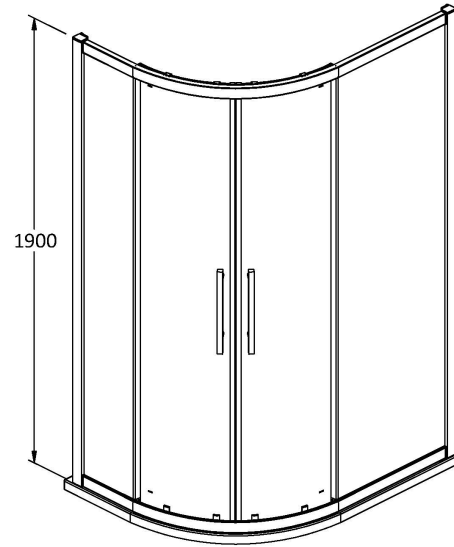

Sales Code: M1280QH4

Description: 1200X 800 Double Door Quadnew Handle

Packaging Details

Barcode: 5056462623696

Code	Description	Adjustment (mm)		Entry Width (mm)
M9076Q-E8	900 x 760 Offset Quadrant	860 - 880	720 - 740	420
M9080Q-E8	900 x 800 Offset Quadrant	860 - 880	760 - 780	440
M1080Q-E8	1000 x 800 Offset Quadrant	960 - 980	760 - 780	455
M1090Q-E8	1000 x 900 Offset Quadrant	960 - 980	860 - 880	520
M1280Q-E8	1200 x 800 Offset Quadrant	1160 - 1180	760 - 780	455
M1290Q-E8	1200 x 900 Offset Quadrant	1160 - 1180	860 - 880	520

Sales Code: M1280Q-E8A

Description: Apex 1200X800 Off/Set Quad Pack A

Product Dimensions

Height (mm):	1900
Width (mm):	1180
Depth (mm):	780
Nett Weight (kg):	39.1

Packaging Dimensions

Height (mm):	1960
Width (mm):	725
Length (mm):	110
Gross Weight (kg):	39.1

Sales Code: M1280Q-E8B

Description: Apex 1200X800 Off/Set Quad Pack B

Product Dimensions

Height (mm):	1900
Width (mm):	780
Depth (mm):	1180
Nett Weight (kg):	35.2

Packaging Dimensions

Height (mm):	1940
Width (mm):	430
Length (mm):	90
Gross Weight (kg):	35.2

Sales Code: HAN1204AA

Description: Apex Handle

Product Dimensions	
Length (mm):	
Width (mm):	20
Height (mm):	280
Depth (mm):	30
Nett Weight (kg):	1
Packaging Dimensions	
Height (mm):	200
Width (mm):	30
Depth (mm):	74
Gross Weight (kg):	1
Packaging Data	
Box Colour:	
Box Qty:	
Label Size:	x
Label Colour:	
Label Qty:	
Outer Box Dimensions (If Applicable)	
Height (mm):	
Width (mm):	
Length (mm):	
Depth (mm):	
Gross Weight (kg):	
Barcode:	5056462617893
Product Details	
Country of Origin:	China
Fitting Instruction:	No
CE & UKCA:	
Product Material:	Stainless Steel
Heating Element Wattage:	Not Applicable
Colour/Finish:	Chrome
Product Diameter:	
Connection Size:	N/A