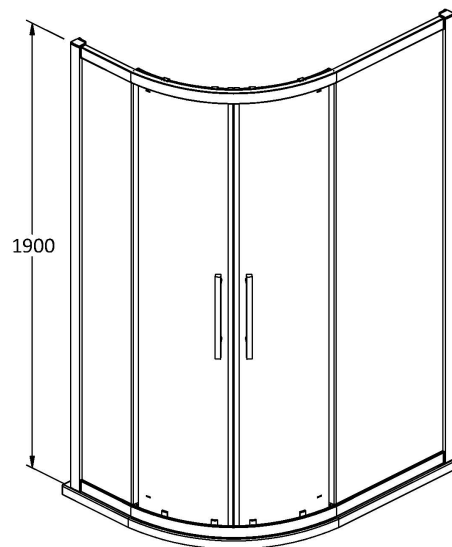

Sales Code: M1280Q-E8A

Description: Apex 1200X800 Off/Set Quad Pack A

Product Dimensions

Height (mm):	1900
Width (mm):	1180
Depth (mm):	780
Nett Weight (kg):	39.1

Packaging Dimensions

Height (mm):	1960
Width (mm):	725
Length (mm):	110
Gross Weight (kg):	39.1

Packaging Data

Box Colour:	Brown Cardboard Box - Printed
Box Qty:	1
Label Size:	100 x 50
Label Colour:	Not Applicable
Label Qty:	0

Outer Box Dimensions (If Applicable)

Height (mm):	
Width (mm):	
Depth (mm):	
Length (mm):	
Gross Weight (kg):	
Barcode:	5055369075065

Product Details

Country of Origin:	China
Fitting Instruction:	No
CE & UKCA:	N/A
Profile Material:	Aluminium
Profile Finish:	Polished Chrome
Adjustments (mm):	1160mm - 1180mm / 760mm - 780M
Entry Width (mm):	455mm
Swing In Dim (mm):	N/A
Swing Out Dim (mm):	N/A
Radius (mm):	538 mm
Glass Thickness (mm):	8
Easy Fit:	Yes
Easy Clean:	Yes
Handle Style:	Square T Shape Handle
Handle Material:	Metal
Enclosure Design:	Framed
Wheel Type:	Dual, Quick Release
Support Bar Included:	Support Bar Not Included
Extras:	Screw Cover Strip

Sales Code: M1280Q-E8B

Description: Apex 1200X800 Off/Set Quad Pack B

Product Dimensions

Height (mm):	1900
Width (mm):	780
Depth (mm):	1180
Nett Weight (kg):	35.2

Packaging Dimensions

Height (mm):	1940
Width (mm):	430
Length (mm):	90
Gross Weight (kg):	35.2