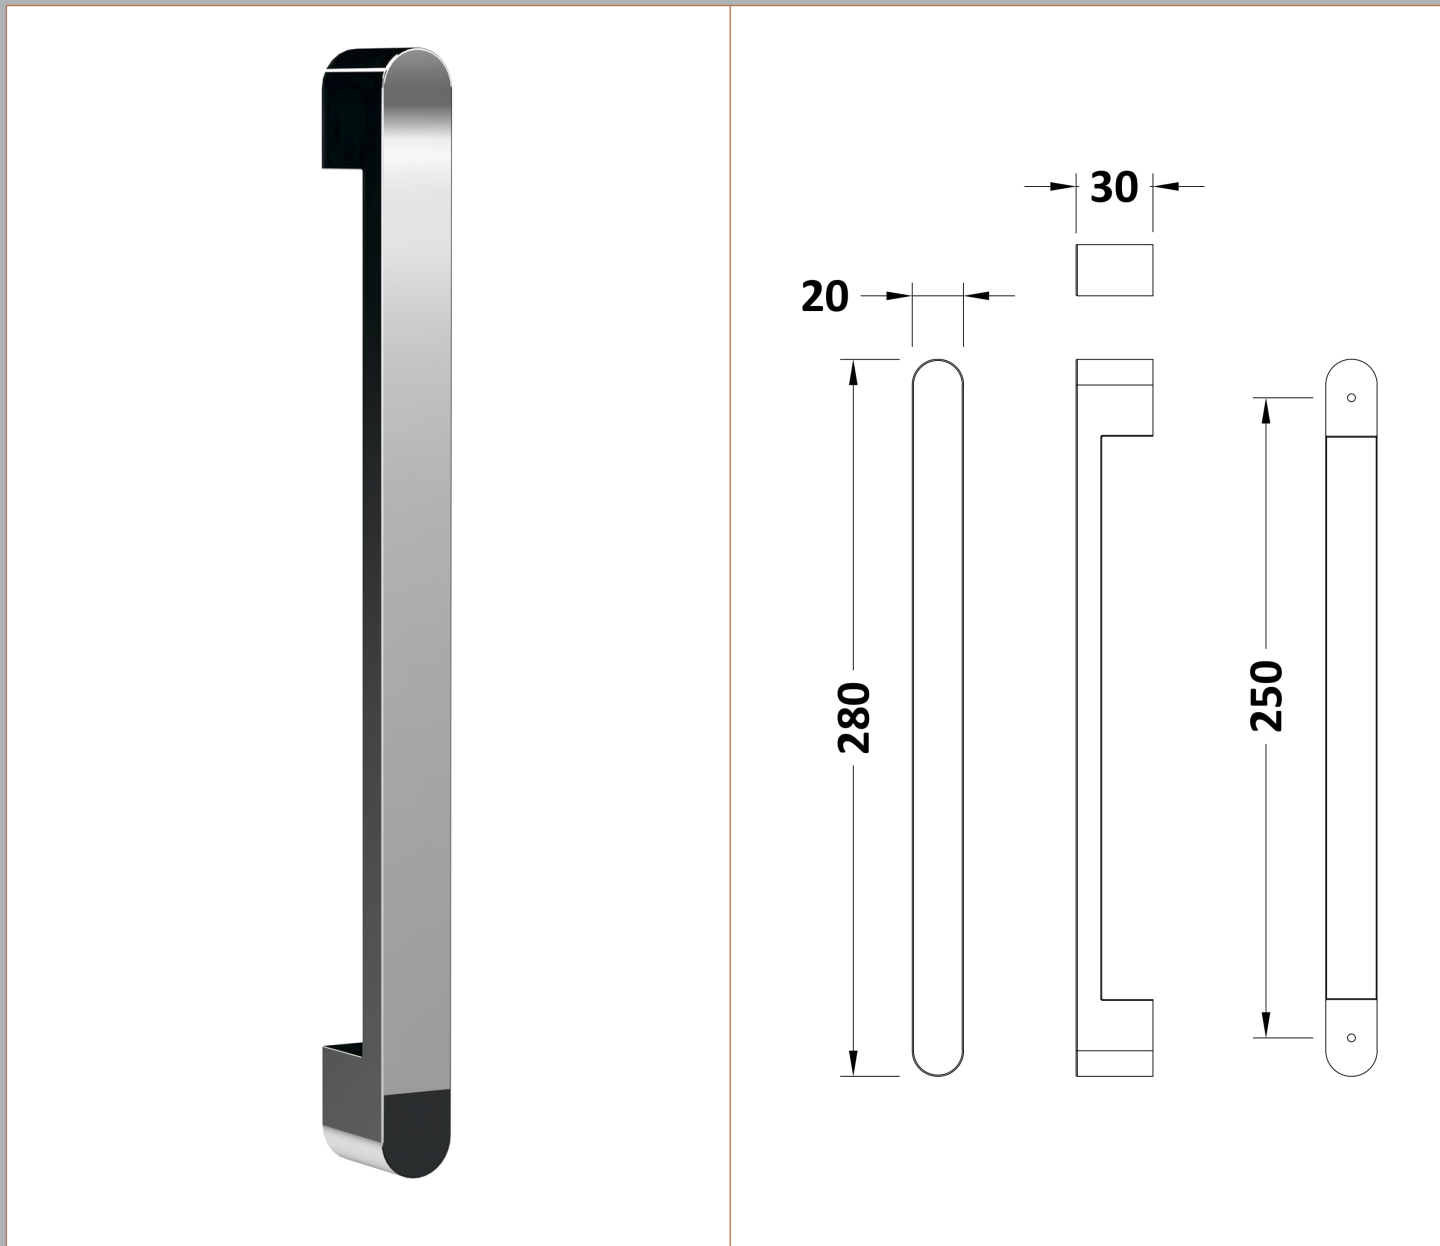

Product Details

Country of Origin:	China
Fitting Instruction:	No
CE & UKCA:	N/A
Profile Material:	Aluminium
Profile Finish:	Polished Chrome
Adjustments (mm):	1160mm - 1180mm / 760mm - 780M
Entry Width (mm):	455mm
Swing In Dim (mm):	N/A
Swing Out Dim (mm):	N/A
Radius (mm):	538 mm
Glass Thickness (mm):	8
Easy Fit:	Yes
Easy Clean:	Yes
Handle Style:	Square T Shape Handle
Handle Material:	Metal
Enclosure Design:	Framed
Wheel Type:	Dual, Quick Release
Support Bar Included:	Support Bar Not Included
Extras:	Screw Cover Strip

Sales Code: M1280Q-E8B

Description: Apex 1200X800 Off/Set Quad Pack B

Product Dimensions

Height (mm):	1900
Width (mm):	780
Depth (mm):	1180
Nett Weight (kg):	35.2

Packaging Dimensions

Height (mm):	1940
Width (mm):	430
Length (mm):	90
Gross Weight (kg):	35.2

Product Details

Country of Origin:	China
Fitting Instruction:	No
CE & UKCA:	N/A
Profile Material:	Aluminium
Profile Finish:	Polished Chrome
Adjustments (mm):	1160mm-1180mm / 760mm-780mm
Entry Width (mm):	455mm
Swing In Dim (mm):	N/A
Swing Out Dim (mm):	N/A
Radius (mm):	538 mm
Glass Thickness (mm):	8
Easy Fit:	Yes
Easy Clean:	Yes
Handle Style:	Not Applicable
Handle Material:	Not Applicable
Enclosure Design:	Framed
Wheel Type:	Not Applicable
Support Bar Included:	Support Bar Not Included
Extras:	None

Sales Code: HAN1204AA

Description: Apex Handle

Product Dimensions	
Length (mm):	
Width (mm):	20
Height (mm):	280
Depth (mm):	30
Nett Weight (kg):	1
Packaging Dimensions	
Height (mm):	200
Width (mm):	30
Depth (mm):	74
Gross Weight (kg):	1
Packaging Data	
Box Colour:	
Box Qty:	
Label Size:	x
Label Colour:	
Label Qty:	
Outer Box Dimensions (If Applicable)	
Height (mm):	
Width (mm):	
Length (mm):	
Depth (mm):	
Gross Weight (kg):	
Barcode:	5056462617893
Product Details	
Country of Origin:	China
Fitting Instruction:	No
CE & UKCA:	
Product Material:	Stainless Steel
Heating Element Wattage:	Not Applicable
Colour/Finish:	Chrome
Product Diameter:	
Connection Size:	N/A