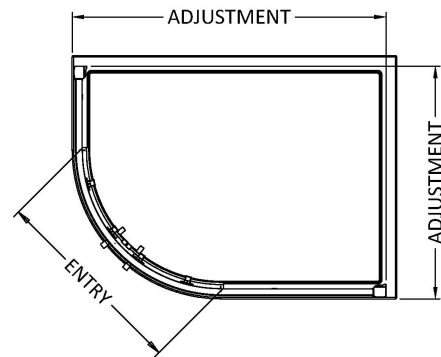

Sales Code: M1280QH4

Description: 1200X 800 Double Door Quadnew Handle

Packaging Details

Barcode: 5056462623696

Code	Description	Adjustment (mm)		Entry Width (mm)
M9076Q-E8	900 x 760 Offset Quadrant	860 - 880	720 - 740	420
M9080Q-E8	900 x 800 Offset Quadrant	860 - 880	760 - 780	440
M1080Q-E8	1000 x 800 Offset Quadrant	960 - 980	760 - 780	455
M1090Q-E8	1000 x 900 Offset Quadrant	960 - 980	860 - 880	520
M1280Q-E8	1200 x 800 Offset Quadrant	1160 - 1180	760 - 780	455
M1290Q-E8	1200 x 900 Offset Quadrant	1160 - 1180	860 - 880	520

Sales Code: M1280Q-E8A

Description: Apex 1200X800 Off/Set Quad Pack A

Product Dimensions

Height (mm):	1900
Width (mm):	1180
Depth (mm):	780
Nett Weight (kg):	39.1

Packaging Dimensions

Height (mm):	1960
Width (mm):	725
Length (mm):	110
Gross Weight (kg):	39.1

Sales Code: M1280Q-E8B

Description: Apex 1200X800 Off/Set Quad Pack B

Product Dimensions

Height (mm):	1900
Width (mm):	780
Depth (mm):	1180
Nett Weight (kg):	35.2

Packaging Dimensions

Height (mm):	1940
Width (mm):	430
Length (mm):	90
Gross Weight (kg):	35.2

Sales Code: HAN1204AA

Description: Apex Handle

Product Dimensions	
Length (mm):	
Width (mm):	20
Height (mm):	280
Depth (mm):	30
Nett Weight (kg):	1
Packaging Dimensions	
Height (mm):	200
Width (mm):	30
Depth (mm):	74
Gross Weight (kg):	1
Packaging Data	
Box Colour:	
Box Qty:	
Label Size:	x
Label Colour:	
Label Qty:	
Outer Box Dimensions (If Applicable)	
Height (mm):	
Width (mm):	
Length (mm):	
Depth (mm):	
Gross Weight (kg):	
Barcode:	5056462617893
Product Details	
Country of Origin:	China
Fitting Instruction:	No
CE & UKCA:	
Product Material:	Stainless Steel
Heating Element Wattage:	Not Applicable
Colour/Finish:	Chrome
Product Diameter:	
Connection Size:	N/A