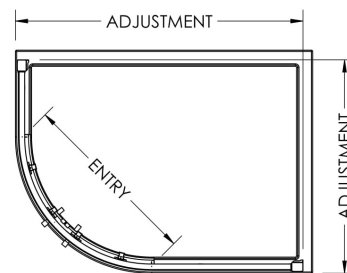

Sales Code: M1280QH4

Description: 1200X 800 Double Door Quadnew Handle

Packaging Details

Barcode: 5056462623696

Code	Description	Adjustment (mm)		Entry Width (mm)
M9076Q-E8	900 x 760 Offset Quadrant	860 - 880	720 - 740	420
M9080Q-E8	900 x 800 Offset Quadrant	860 - 880	760 - 780	440
M1080Q-E8	1000 x 800 Offset Quadrant	960 - 980	760 - 780	455
M1090Q-E8	1000 x 900 Offset Quadrant	960 - 980	860 - 880	520
M1280Q-E8	1200 x 800 Offset Quadrant	1160 - 1180	760 - 780	455
M1290Q-E8	1200 x 900 Offset Quadrant	1160 - 1180	860 - 880	520

Sales Code: M1280Q-E8A

Description: Apex 1200X800 Off/Set Quad Pack A

Product Dimensions

Height (mm):	1900
Width (mm):	1180
Depth (mm):	780
Nett Weight (kg):	39.1

Packaging Dimensions

Height (mm):	1960
Width (mm):	725
Length (mm):	110
Gross Weight (kg):	39.1

Sales Code: M1280Q-E8B

Description: Apex 1200X800 Off/Set Quad Pack B

Product Dimensions

Height (mm):	1900
Width (mm):	780
Depth (mm):	1180
Nett Weight (kg):	35.2

Packaging Dimensions

Height (mm):	1940
Width (mm):	430
Length (mm):	90
Gross Weight (kg):	35.2

Sales Code: HAN1204AA

Description: Apex Handle

Product Dimensions	
Length (mm):	
Width (mm):	20
Height (mm):	280
Depth (mm):	30
Nett Weight (kg):	1
Packaging Dimensions	
Height (mm):	200
Width (mm):	30
Depth (mm):	74
Gross Weight (kg):	1
Packaging Data	
Box Colour:	
Box Qty:	
Label Size:	x
Label Colour:	
Label Qty:	
Outer Box Dimensions (If Applicable)	
Height (mm):	
Width (mm):	
Length (mm):	
Depth (mm):	
Gross Weight (kg):	
Barcode:	5056462617893
Product Details	
Country of Origin:	China
Fitting Instruction:	No
CE & UKCA:	
Product Material:	Stainless Steel
Heating Element Wattage:	Not Applicable
Colour/Finish:	Chrome
Product Diameter:	
Connection Size:	N/A