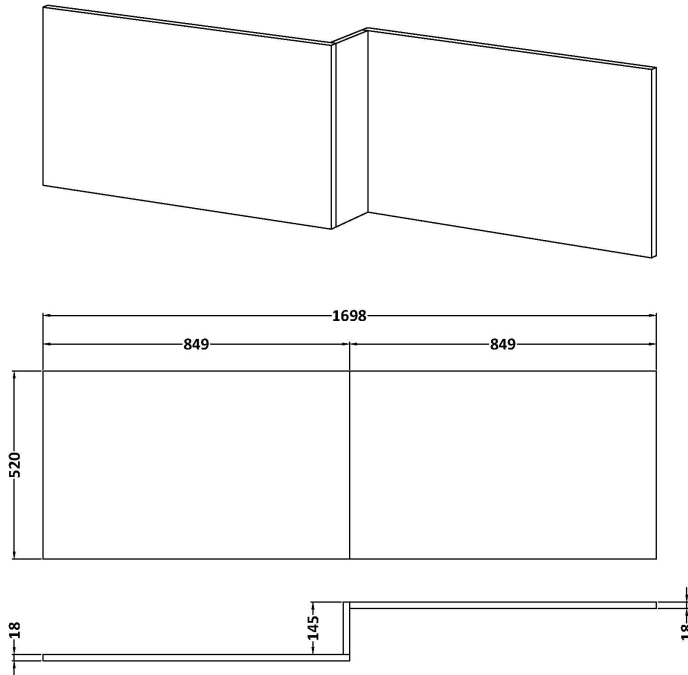

Sales Code: MPC2235

Description: Square Shower Bath Front Panel

Product Dimensions

Height (mm):	520
Width (mm):	1698
Depth (mm):	163
Nett Weight (kg):	11

Packaging Dimensions

Height (mm):	50
Width (mm):	540
Depth (mm):	1010
Gross Weight (kg):	12

Packaging Data

Box Colour:	Brown Cardboard Box
Box Qty:	1
Label Size:	100 x 50
Label Colour:	White Label
Label Qty:	1

Outer Box Dimensions (If Applicable)

Height (mm):	
Width (mm):	
Depth (mm):	
Gross Weight (kg):	
Barcode:	5056462657868

Product Details

Country of Origin:	United Kingdom
Fitting Instruction:	No
CE & UKCA:	N/A
FSC Certified Materials:	Yes
Colour:	Graphite Grey Woodgrain
Construction Method:	Cam & Wood Dowel
Construction Type:	Flat-Pack
Cabinet Finish:	Not Applicable
Fascia Finish:	MFC Textured Woodgrain
Cabinet Thickness (mm):	
Fascia Thickness (mm):	18
Drawer Included:	Not Applicable
Drawer Type:	Not Applicable
No of Shelves:	Not Applicable
Hinge Type:	Not Applicable
Hinge Included:	Not Applicable
Adjustable Legs:	Not Applicable
Fixings Included:	Yes
Handle Style:	Not Applicable
Waste Shroud:	Not Applicable
Handle Included:	Not Applicable
Handle Type:	Not Applicable