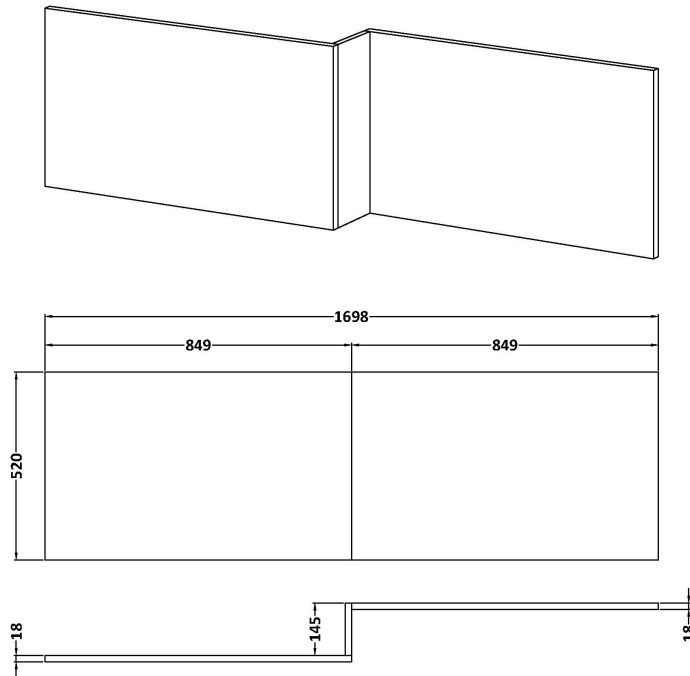

Sales Code: MPC2135

Description: Square Shower Bath Front Panel

Product Dimensions

Height (mm):	520
Width (mm):	1698
Depth (mm):	163
Nett Weight (kg):	11

Packaging Dimensions

Height (mm):	50
Width (mm):	540
Depth (mm):	1010
Gross Weight (kg):	12

Packaging Data

Box Colour:	Brown Cardboard Box
Box Qty:	1
Label Size:	100 x 50
Label Colour:	White Label
Label Qty:	1

Outer Box Dimensions (If Applicable)

Height (mm):	
Width (mm):	
Depth (mm):	
Gross Weight (kg):	
Barcode:	5056462657851

Product Details

Country of Origin:	United Kingdom
Fitting Instruction:	No
CE & UKCA:	N/A
FSC Certified Materials:	Yes
Colour:	White Woodgrain
Construction Method:	Cam & Wood Dowel
Construction Type:	Flat-Pack
Cabinet Finish:	Not Applicable
Fascia Finish:	MFC Textured Woodgrain
Cabinet Thickness (mm):	
Fascia Thickness (mm):	18
Drawer Included:	Not Applicable
Drawer Type:	Not Applicable
No of Shelves:	Not Applicable
Hinge Type:	Not Applicable
Hinge Included:	Not Applicable
Adjustable Legs:	Not Applicable
Fixings Included:	Yes
Handle Style:	Not Applicable
Waste Shroud:	Not Applicable
Handle Included:	Not Applicable
Handle Type:	Not Applicable