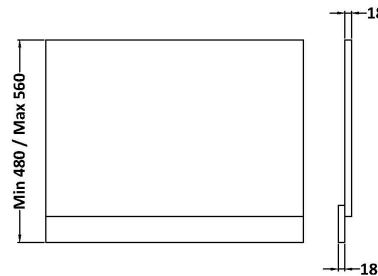

Sales Code: MPC1811

Description: 700mm Bath End Panel

Product Dimensions

Height (mm):	560
Width (mm):	680
Depth (mm):	36
Nett Weight (kg):	4.5

Packaging Dimensions

Height (mm):	30
Width (mm):	590
Depth (mm):	710
Gross Weight (kg):	4.9

Packaging Data

Box Colour:	Brown Cardboard Box
Box Qty:	1
Label Size:	100 x 50
Label Colour:	White Label
Label Qty:	1

Outer Box Dimensions (If Applicable)

Height (mm):	
Width (mm):	
Depth (mm):	
Gross Weight (kg):	
Barcode:	5056462657745