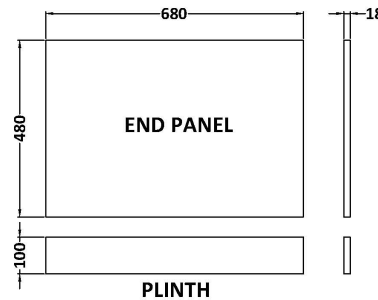

Sales Code: MPC1811

Description: 700mm Bath End Panel

Product Dimensions

Height (mm):	560
Width (mm):	680
Depth (mm):	36
Nett Weight (kg):	4.5

Packaging Dimensions

Height (mm):	30
Width (mm):	590
Depth (mm):	710
Gross Weight (kg):	4.9

Packaging Data

Box Colour:	Brown Cardboard Box
Box Qty:	1
Label Size:	100 x 50
Label Colour:	White Label
Label Qty:	1

Outer Box Dimensions (If Applicable)

Height (mm):	
Width (mm):	
Depth (mm):	
Gross Weight (kg):	
Barcode:	5056462657745