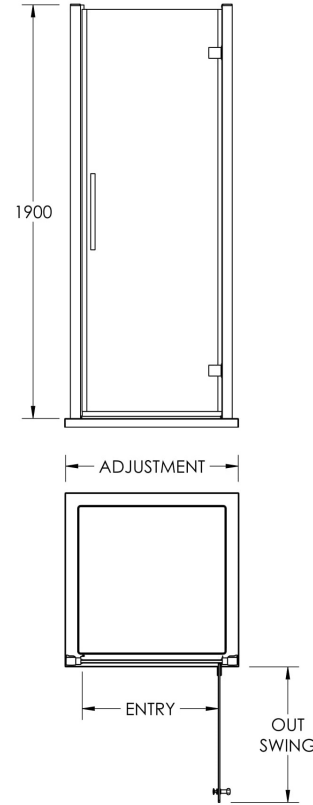

Sales Code: MH76H4

Description: 760 Hinged Door 8mmnew Handle

Code	Description	Adjustment (mm)		Entry Width (mm)		Out Swing (mm)	
MH70-E8	700 Hinged Door	645	690	520		520	
MH76-E8	760 Hinged Door	705	750	580		580	
MH80-E8	800 Hinged Door	745	790	620		620	
MH90-E8	900 Hinged Door	845	890	720		720	

Packaging Details

Barcode: 5056462623764