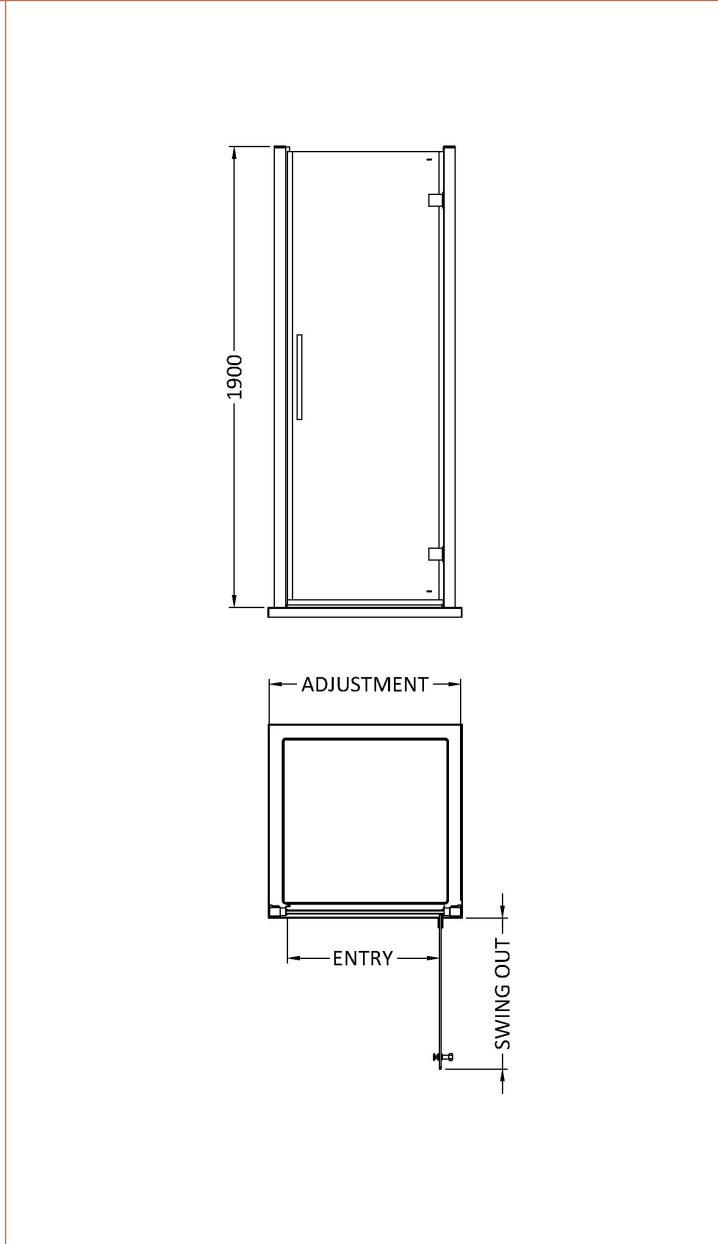

Packaging Details

Barcode: 5056462623764

Sales Code: MH76-E8

Description: 760 Hinged Door 8mm

Product Dimensions

Height (mm):	1900
Width (mm):	750
Depth (mm):	44
Nett Weight (kg):	31.4

Packaging Dimensions

Height (mm):	1960
Width (mm):	785
Length (mm):	65
Gross Weight (kg):	31.4

Packaging Data

Box Colour:	Brown Cardboard Box - Printed
Box Qty:	1
Label Size:	100 x 50
Label Colour:	Not Applicable
Label Qty:	0

Outer Box Dimensions (If Applicable)

Height (mm):	
Width (mm):	
Depth (mm):	
Length (mm):	
Gross Weight (kg):	
Barcode:	5055369080618

Product Details

Country of Origin:	China
Fitting Instruction:	No
CE & UKCA:	Yes
Profile Material:	Aluminium
Profile Finish:	Polished Chrome
Adjustments (mm):	705mm - 750mm
Entry Width (mm):	580mm
Swing In Dim (mm):	N/A
Swing Out Dim (mm):	580mm
Radius (mm):	Not Applicable
Glass Thickness (mm):	8
Easy Fit:	No
Easy Clean:	Yes
Handle Style:	Square T Shape Handle
Handle Material:	Metal
Enclosure Design:	Semi-Frameless
Wheel Type:	Not Applicable
Support Bar Included:	Support Bar Not Included
Extras:	Screw Cover Strip

Sales Code: HAN1204AA

Description: Apex Handle

Product Dimensions

Length (mm):	
Width (mm):	20
Height (mm):	280
Depth (mm):	30
Nett Weight (kg):	1

Packaging Dimensions

Height (mm):	200
Width (mm):	30
Depth (mm):	74
Gross Weight (kg):	1