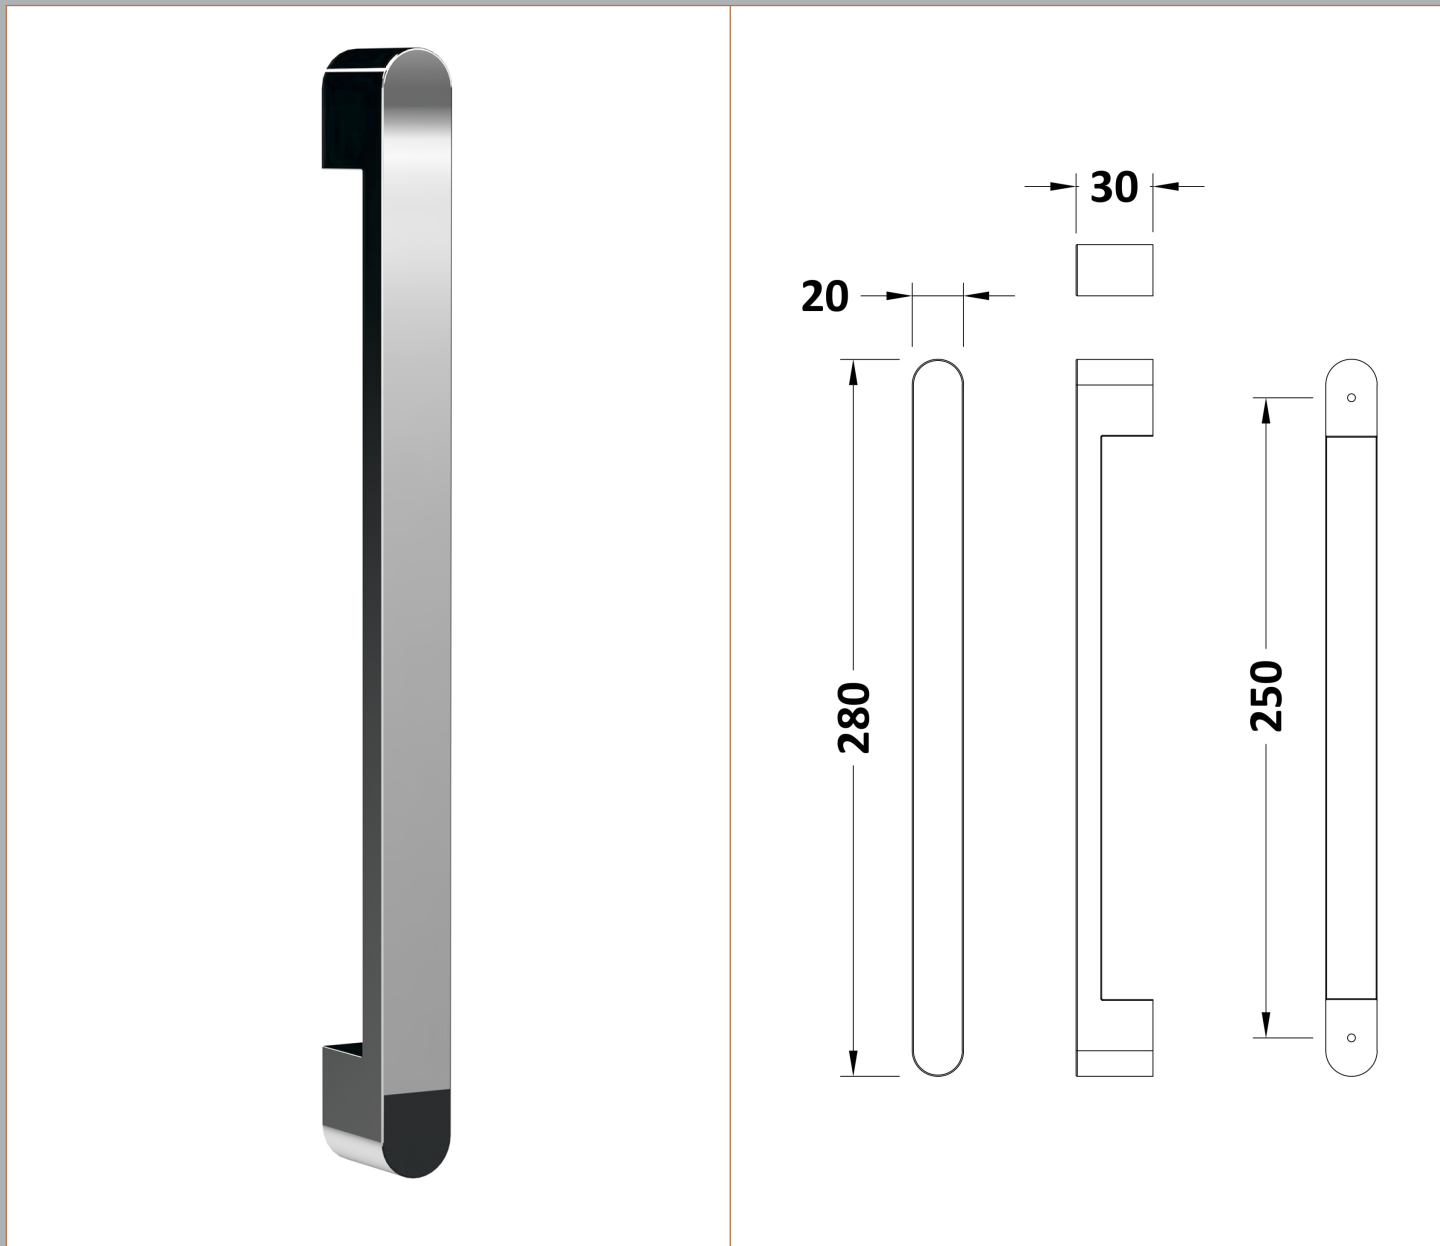

Packaging Details

Barcode: 5056462623764

Sales Code: MH76-E8

Description: 760 Hinged Door 8mm

Product Dimensions

Height (mm):	1900
Width (mm):	750
Depth (mm):	44
Nett Weight (kg):	31.4

Packaging Dimensions

Height (mm):	1960
Width (mm):	785
Length (mm):	65
Gross Weight (kg):	31.4

Packaging Data

Box Colour:	Brown Cardboard Box - Printed
Box Qty:	1
Label Size:	100 x 50
Label Colour:	Not Applicable
Label Qty:	0

Outer Box Dimensions (If Applicable)

Height (mm):	
Width (mm):	
Depth (mm):	
Length (mm):	
Gross Weight (kg):	
Barcode:	5055369080618

Product Details

Country of Origin:	China
Fitting Instruction:	No
CE & UKCA:	Yes
Profile Material:	Aluminium
Profile Finish:	Polished Chrome
Adjustments (mm):	705mm - 750mm
Entry Width (mm):	580mm
Swing In Dim (mm):	N/A
Swing Out Dim (mm):	580mm
Radius (mm):	Not Applicable
Glass Thickness (mm):	8
Easy Fit:	No
Easy Clean:	Yes
Handle Style:	Square T Shape Handle
Handle Material:	Metal
Enclosure Design:	Semi-Frameless
Wheel Type:	Not Applicable
Support Bar Included:	Support Bar Not Included
Extras:	Screw Cover Strip

Sales Code: HAN1204AA

Description: Apex Handle

Product Dimensions

Length (mm):	
Width (mm):	20
Height (mm):	280
Depth (mm):	30
Nett Weight (kg):	1

Packaging Dimensions

Height (mm):	200
Width (mm):	30
Depth (mm):	74
Gross Weight (kg):	1