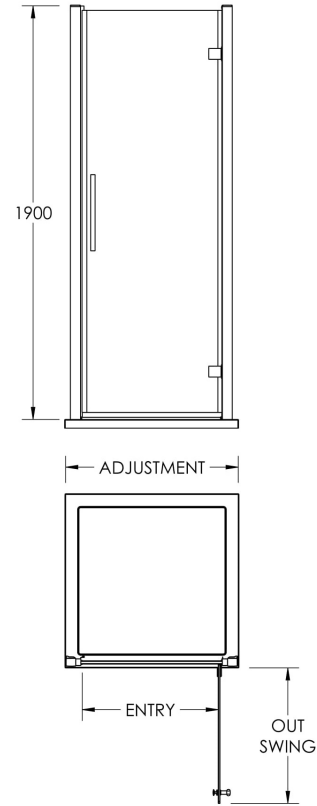

Sales Code: MH80H4

Description: 800 Hinged Door 8mmnew Handle

Code	Description	Adjustment (mm)		Entry Width (mm)		Out Swing (mm)	
MH70-E8	700 Hinged Door	645	690	520	520		
MH76-E8	760 Hinged Door	705	750	580	580		
MH80-E8	800 Hinged Door	745	790	620	620		
MH90-E8	900 Hinged Door	845	890	720	720		

Packaging Details

Barcode: 5056462623771

Sales Code: MH80-E8

Description: 800 Hinged Door 8mm

Product Dimensions

Height (mm):	1900
Width (mm):	790
Depth (mm):	44
Nett Weight (kg):	34

Packaging Dimensions

Height (mm):	1960
Width (mm):	830
Length (mm):	65
Gross Weight (kg):	34

Product Details

Country of Origin:	China
Fitting Instruction:	No
CE & UKCA:	Yes
Profile Material:	Aluminium
Profile Finish:	Polished Chrome
Adjustments (mm):	745mm - 790mm
Entry Width (mm):	620mm
Swing In Dim (mm):	N/A
Swing Out Dim (mm):	620mm
Radius (mm):	Not Applicable
Glass Thickness (mm):	8
Easy Fit:	No
Easy Clean:	Yes
Handle Style:	Square T Shape Handle
Handle Material:	Metal
Enclosure Design:	Semi-Frameless
Wheel Type:	Not Applicable
Support Bar Included:	Support Bar Not Included
Extras:	Screw Cover Strip

Sales Code: HAN1204AA

Description: Apex Handle

Product Dimensions

Length (mm):	
Width (mm):	20
Height (mm):	280
Depth (mm):	30
Nett Weight (kg):	1

Packaging Dimensions

Height (mm):	200
Width (mm):	30
Depth (mm):	74
Gross Weight (kg):	1