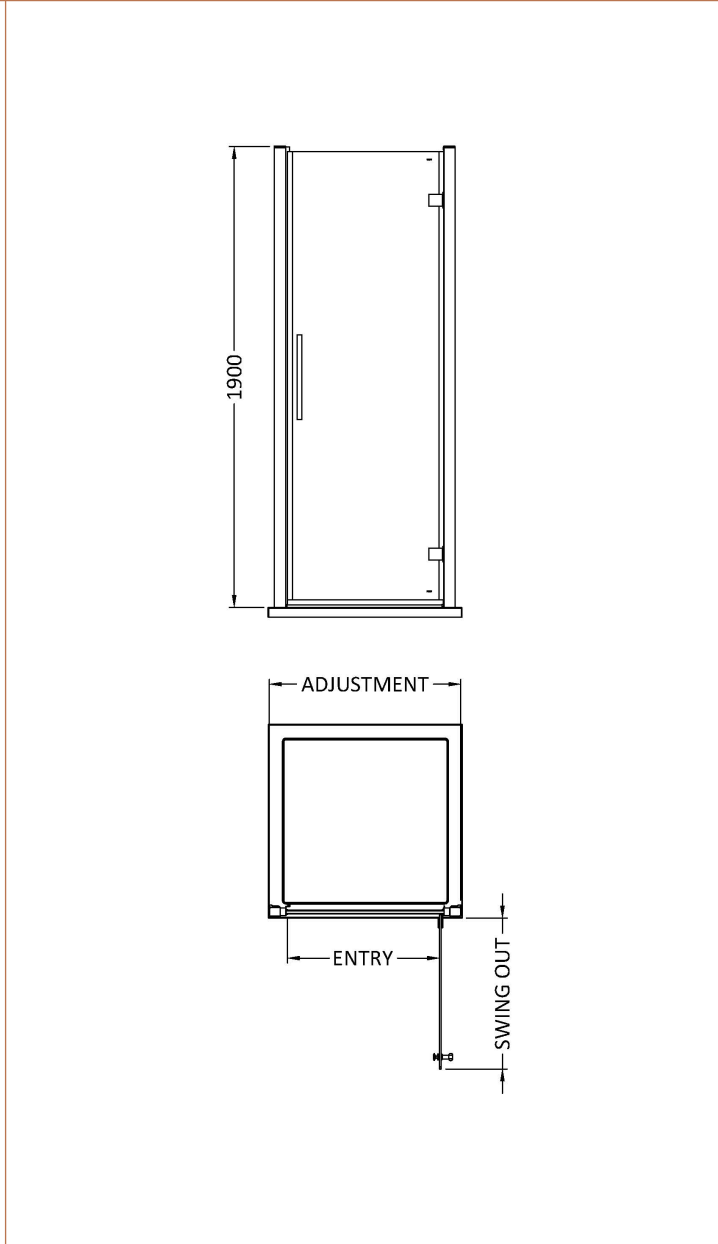

Packaging Details

Barcode: 5056462623771

Sales Code: MH80-E8

Description: 800 Hinged Door 8mm

Product Dimensions

Height (mm):	1900
Width (mm):	790
Depth (mm):	44
Nett Weight (kg):	34

Packaging Dimensions

Height (mm):	1960
Width (mm):	830
Length (mm):	65
Gross Weight (kg):	34

Packaging Data

Box Colour:	Brown Cardboard Box - Printed
Box Qty:	1
Label Size:	100 x 50
Label Colour:	Not Applicable
Label Qty:	0

Outer Box Dimensions (If Applicable)

Height (mm):	
Width (mm):	
Depth (mm):	
Length (mm):	
Gross Weight (kg):	
Barcode:	5055369080625

Product Details

Country of Origin:	China
Fitting Instruction:	No
CE & UKCA:	Yes
Profile Material:	Aluminium
Profile Finish:	Polished Chrome
Adjustments (mm):	745mm - 790mm
Entry Width (mm):	620mm
Swing In Dim (mm):	N/A
Swing Out Dim (mm):	620mm
Radius (mm):	Not Applicable
Glass Thickness (mm):	8
Easy Fit:	No
Easy Clean:	Yes
Handle Style:	Square T Shape Handle
Handle Material:	Metal
Enclosure Design:	Semi-Frameless
Wheel Type:	Not Applicable
Support Bar Included:	Support Bar Not Included
Extras:	Screw Cover Strip

Sales Code: HAN1204AA

Description: Apex Handle

Product Dimensions

Length (mm):	
Width (mm):	20
Height (mm):	280
Depth (mm):	30
Nett Weight (kg):	1

Packaging Dimensions

Height (mm):	200
Width (mm):	30
Depth (mm):	74
Gross Weight (kg):	1