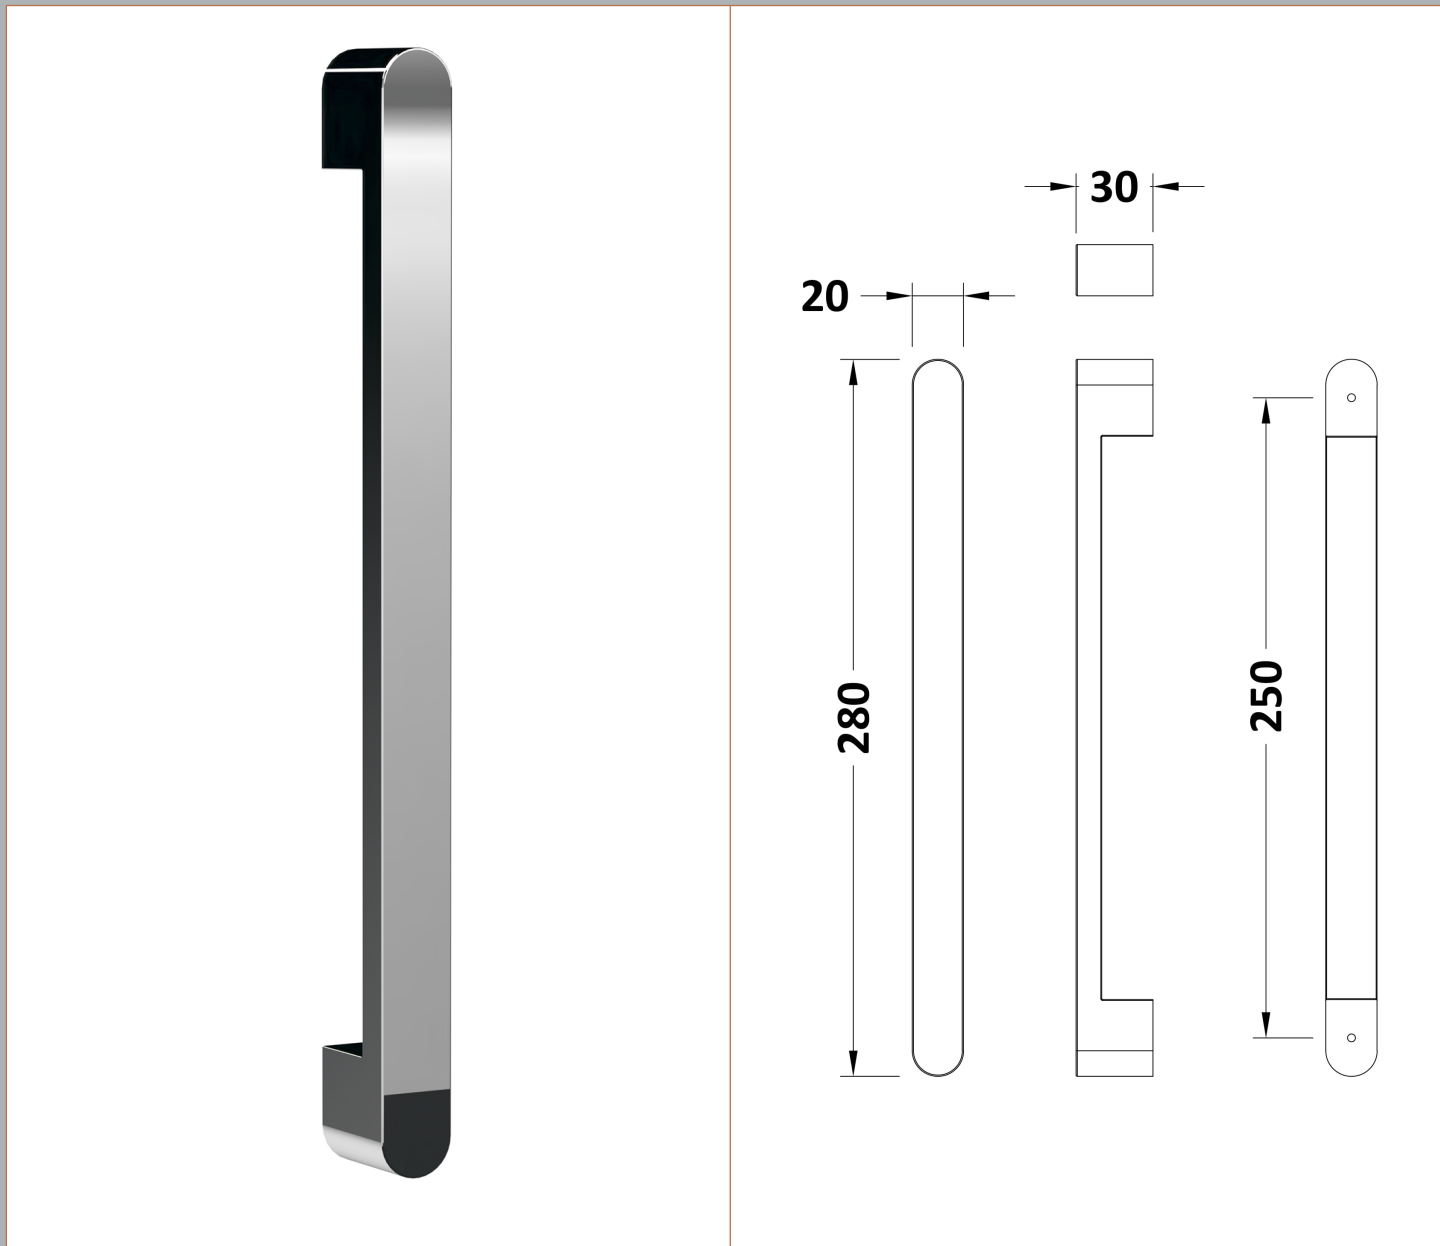

Packaging Details

Barcode: 5056462623771

Sales Code: MH80-E8

Description: 800 Hinged Door 8mm

Product Dimensions

Height (mm):	1900
Width (mm):	790
Depth (mm):	44
Nett Weight (kg):	34

Packaging Dimensions

Height (mm):	1960
Width (mm):	830
Length (mm):	65
Gross Weight (kg):	34

Packaging Data

Box Colour:	Brown Cardboard Box - Printed
Box Qty:	1
Label Size:	100 x 50
Label Colour:	Not Applicable
Label Qty:	0

Outer Box Dimensions (If Applicable)

Height (mm):	
Width (mm):	
Depth (mm):	
Length (mm):	
Gross Weight (kg):	
Barcode:	5055369080625

Product Details

Country of Origin:	China
Fitting Instruction:	No
CE & UKCA:	Yes
Profile Material:	Aluminium
Profile Finish:	Polished Chrome
Adjustments (mm):	745mm - 790mm
Entry Width (mm):	620mm
Swing In Dim (mm):	N/A
Swing Out Dim (mm):	620mm
Radius (mm):	Not Applicable
Glass Thickness (mm):	8
Easy Fit:	No
Easy Clean:	Yes
Handle Style:	Square T Shape Handle
Handle Material:	Metal
Enclosure Design:	Semi-Frameless
Wheel Type:	Not Applicable
Support Bar Included:	Support Bar Not Included
Extras:	Screw Cover Strip

Sales Code: HAN1204AA

Description: Apex Handle

Product Dimensions

Length (mm):	
Width (mm):	20
Height (mm):	280
Depth (mm):	30
Nett Weight (kg):	1

Packaging Dimensions

Height (mm):	200
Width (mm):	30
Depth (mm):	74
Gross Weight (kg):	1