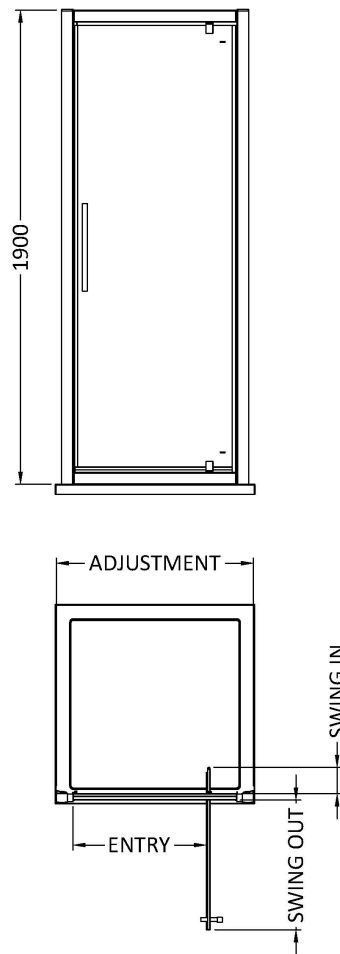

Sales Code: MH90H4

Description: 900 Hinged Door 8mmnew Handle

Packaging Details

Barcode: 5056462623788

Sales Code: MH90-E8

Description: 900 Hinged Door 8mm

Product Dimensions

Height (mm):	1900
Width (mm):	890
Depth (mm):	44
Nett Weight (kg):	37.4

Packaging Dimensions

Height (mm):	1960
Width (mm):	930
Length (mm):	65
Gross Weight (kg):	37.4

Packaging Data

Box Colour:	Brown Cardboard Box - Printed
Box Qty:	1
Label Size:	100 x 50
Label Colour:	Not Applicable
Label Qty:	0

Outer Box Dimensions (If Applicable)

Height (mm):	
Width (mm):	
Depth (mm):	
Length (mm):	
Gross Weight (kg):	
Barcode:	5055369080632

Product Details

Country of Origin:	China
Fitting Instruction:	No
CE & UKCA:	Yes
Profile Material:	Aluminium
Profile Finish:	Polished Chrome
Adjustments (mm):	845mm - 890mm
Entry Width (mm):	720mm
Swing In Dim (mm):	N/A
Swing Out Dim (mm):	720mm
Radius (mm):	Not Applicable
Glass Thickness (mm):	8
Easy Fit:	No
Easy Clean:	Yes
Handle Style:	Square T Shape Handle
Handle Material:	Metal
Enclosure Design:	Semi-Frameless
Wheel Type:	Not Applicable
Support Bar Included:	Support Bar Not Included
Extras:	Screw Cover Strip

Sales Code: HAN1204AA

Description: Apex Handle

Product Dimensions

Length (mm):	
Width (mm):	20
Height (mm):	280
Depth (mm):	30
Nett Weight (kg):	1

Packaging Dimensions

Height (mm):	200
Width (mm):	30
Depth (mm):	74
Gross Weight (kg):	1