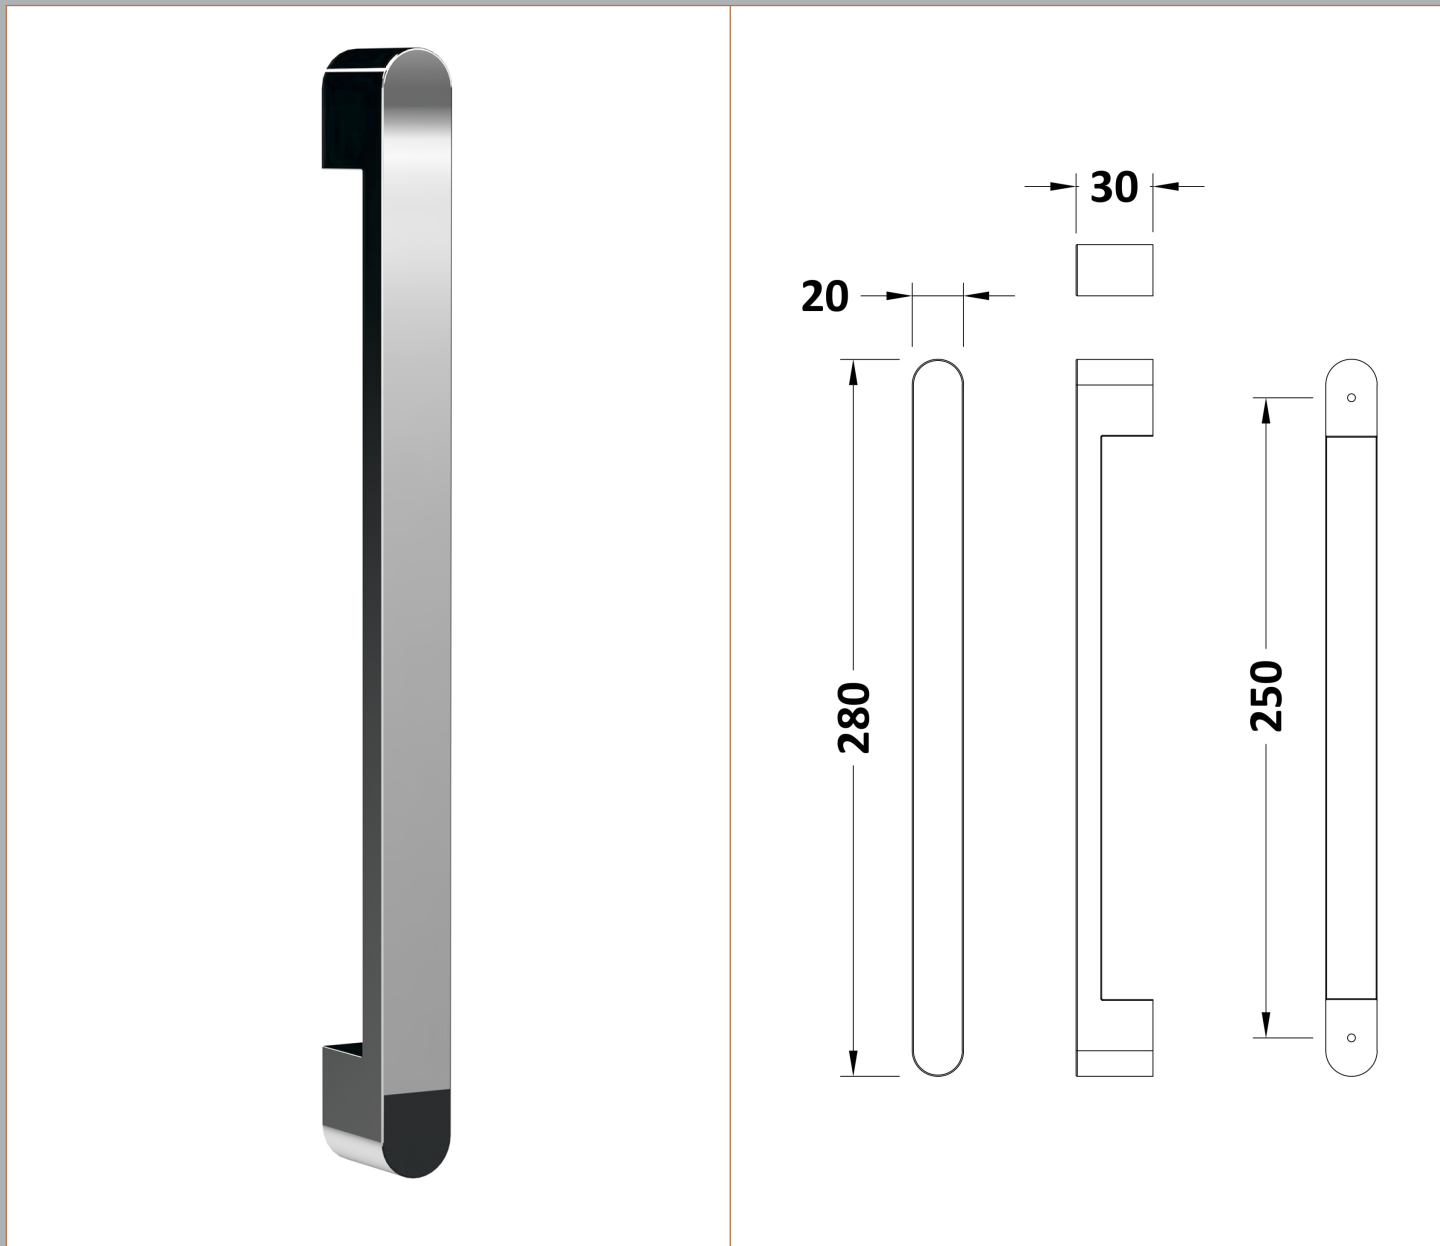

Sales Code: MH90H4

Description: 900 Hinged Door 8mmnew Handle

Packaging Details

Barcode: 5056462623788

Sales Code: MH90-E8

Description: 900 Hinged Door 8mm

Product Dimensions

Height (mm):	1900
Width (mm):	890
Depth (mm):	44
Nett Weight (kg):	37.4

Outer Box Dimensions (If Applicable)

Height (mm):	
Width (mm):	
Depth (mm):	
Length (mm):	
Gross Weight (kg):	
Barcode:	5055369080632

Product Details

Country of Origin:	China
Fitting Instruction:	No
CE & UKCA:	Yes
Profile Material:	Aluminium
Profile Finish:	Polished Chrome
Adjustments (mm):	845mm - 890mm
Entry Width (mm):	720mm
Swing In Dim (mm):	N/A
Swing Out Dim (mm):	720mm
Radius (mm):	Not Applicable
Glass Thickness (mm):	8
Easy Fit:	No
Easy Clean:	Yes
Handle Style:	Square T Shape Handle
Handle Material:	Metal
Enclosure Design:	Semi-Frameless
Wheel Type:	Not Applicable
Support Bar Included:	Support Bar Not Included
Extras:	Screw Cover Strip

Sales Code: HAN1204AA

Description: Apex Handle

Product Dimensions

Length (mm):	
Width (mm):	20
Height (mm):	280
Depth (mm):	30
Nett Weight (kg):	1

Packaging Dimensions

Height (mm):	200
Width (mm):	30
Depth (mm):	74
Gross Weight (kg):	1

Product Details

Country of Origin:	China
Fitting Instruction:	No
CE & UKCA:	
Product Material:	Stainless Steel
Heating Element Wattage:	Not Applicable
Colour/Finish:	Chrome
Product Diameter:	
Connection Size:	N/A