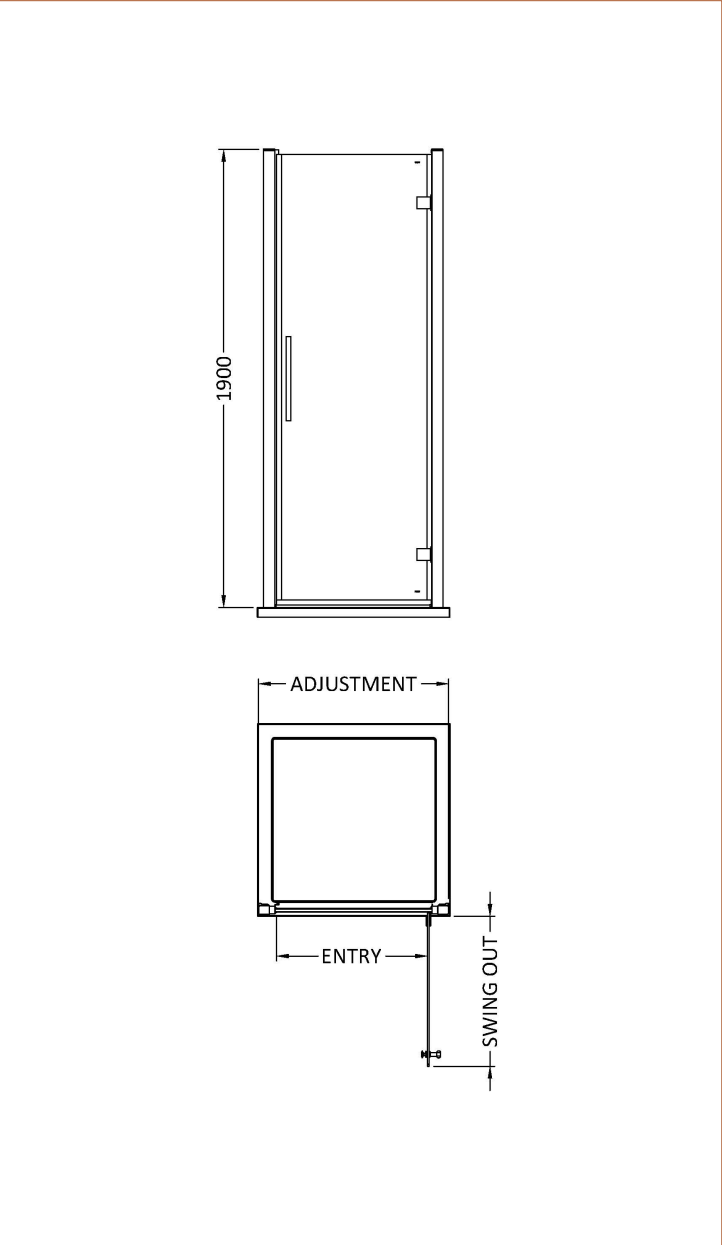

Sales Code: MH90H4

Description: 900 Hinged Door 8mmnew Handle

Packaging Details

Barcode: 5056462623788

Sales Code: MH90-E8

Description: 900 Hinged Door 8mm

Product Dimensions

Height (mm):	1900
Width (mm):	890
Depth (mm):	44
Nett Weight (kg):	37.4

Packaging Dimensions

Height (mm):	1960
Width (mm):	930
Length (mm):	65
Gross Weight (kg):	37.4

Packaging Data

Box Colour:	Brown Cardboard Box - Printed
Box Qty:	1
Label Size:	100 x 50
Label Colour:	Not Applicable
Label Qty:	0

Outer Box Dimensions (If Applicable)

Height (mm):	
Width (mm):	
Depth (mm):	
Length (mm):	
Gross Weight (kg):	
Barcode:	5055369080632

Product Details

Country of Origin:	China
Fitting Instruction:	No
CE & UKCA:	Yes
Profile Material:	Aluminium
Profile Finish:	Polished Chrome
Adjustments (mm):	845mm - 890mm
Entry Width (mm):	720mm
Swing In Dim (mm):	N/A
Swing Out Dim (mm):	720mm
Radius (mm):	Not Applicable
Glass Thickness (mm):	8
Easy Fit:	No
Easy Clean:	Yes
Handle Style:	Square T Shape Handle
Handle Material:	Metal
Enclosure Design:	Semi-Frameless
Wheel Type:	Not Applicable
Support Bar Included:	Support Bar Not Included
Extras:	Screw Cover Strip

Sales Code: HAN1204AA

Description: Apex Handle

Product Dimensions

Length (mm):	
Width (mm):	20
Height (mm):	280
Depth (mm):	30
Nett Weight (kg):	1

Packaging Dimensions

Height (mm):	200
Width (mm):	30
Depth (mm):	74
Gross Weight (kg):	1