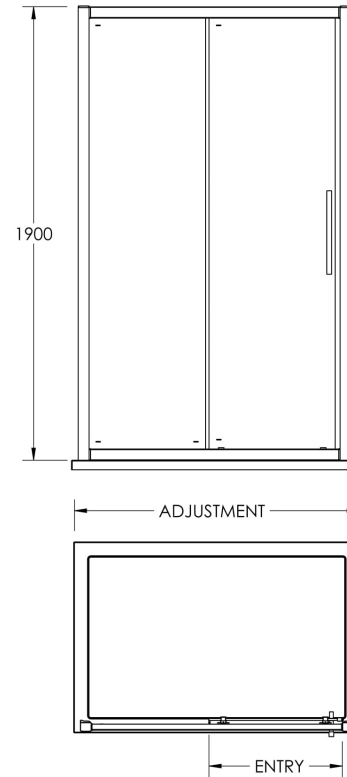

Sales Code: M1100SSH4

Description: 1100 Single Door Slider 8mmnew Handle

Code	Description	Adjustment (mm)		Entry Width (mm)
M1000SS-E8	1000 Slider	945	990	380
M1100SS-E8	1100 Slider	1045	1090	430
M1200SS-E8	1200 Slider	1145	1190	480
M1400SS-E8	1400 Slider	1345	1390	580
M1500SS-E8	1500 Slider	1445	1490	630
M1600SS-E8	1600 Slider	1545	1590	680
M1700SS-E8	1700 Slider	1645	1690	730

Packaging Details

Barcode: 5056462623726