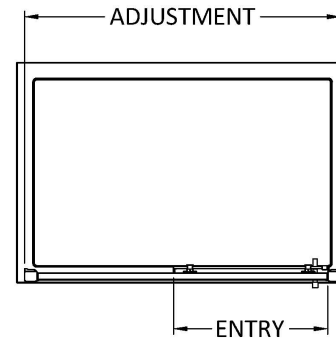

Packaging Details

Barcode: 5056462623726

Sales Code: M1100SS-E8

Description: 1100 Single Door Slider 8mm

Product Dimensions

Height (mm):	1900
Width (mm):	1090
Depth (mm):	44
Nett Weight (kg):	45.7

Packaging Dimensions

Height (mm):	1960
Width (mm):	775
Length (mm):	65
Gross Weight (kg):	45.7

Packaging Data

Box Colour:	Brown Cardboard Box - Printed
Box Qty:	1
Label Size:	100 x 50
Label Colour:	Not Applicable
Label Qty:	0

Outer Box Dimensions (If Applicable)

Height (mm):	
Width (mm):	
Depth (mm):	
Length (mm):	
Gross Weight (kg):	
Barcode:	5055369080571

Product Details

Country of Origin:	China
Fitting Instruction:	No
CE & UKCA:	Yes
Profile Material:	Aluminium
Profile Finish:	Polished Chrome
Adjustments (mm):	1045mm - 1090mm
Entry Width (mm):	430mm
Swing In Dim (mm):	N/A
Swing Out Dim (mm):	N/A
Radius (mm):	Not Applicable
Glass Thickness (mm):	8
Easy Fit:	Yes
Easy Clean:	Yes
Handle Style:	Square T Shape Handle
Handle Material:	Metal
Enclosure Design:	Framed
Wheel Type:	Dual, Quick Release
Support Bar Included:	Support Bar Not Included
Extras:	Screw Cover Strip

Sales Code: HAN1204AA

Description: Apex Handle

Product Dimensions

Length (mm):	
Width (mm):	20
Height (mm):	280
Depth (mm):	30
Nett Weight (kg):	1

Packaging Dimensions

Height (mm):	200
Width (mm):	30
Depth (mm):	74
Gross Weight (kg):	1