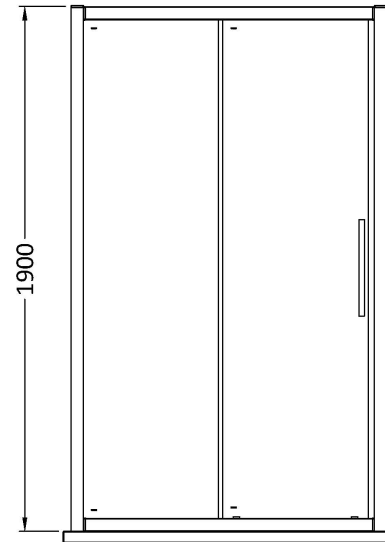

Packaging Details

Barcode: 5056462623726

Sales Code: M1100SS-E8

Description: 1100 Single Door Slider 8mm

Product Dimensions

Height (mm):	1900
Width (mm):	1090
Depth (mm):	44
Nett Weight (kg):	45.7

Packaging Dimensions

Height (mm):	1960
Width (mm):	775
Length (mm):	65
Gross Weight (kg):	45.7

Packaging Data

Box Colour:	Brown Cardboard Box - Printed
Box Qty:	1
Label Size:	100 x 50
Label Colour:	Not Applicable
Label Qty:	0

Outer Box Dimensions (If Applicable)

Height (mm):	
Width (mm):	
Depth (mm):	
Length (mm):	
Gross Weight (kg):	
Barcode:	5055369080571

Product Details

Country of Origin:	China
Fitting Instruction:	No
CE & UKCA:	Yes
Profile Material:	Aluminium
Profile Finish:	Polished Chrome
Adjustments (mm):	1045mm - 1090mm
Entry Width (mm):	430mm
Swing In Dim (mm):	N/A
Swing Out Dim (mm):	N/A
Radius (mm):	Not Applicable
Glass Thickness (mm):	8
Easy Fit:	Yes
Easy Clean:	Yes
Handle Style:	Square T Shape Handle
Handle Material:	Metal
Enclosure Design:	Framed
Wheel Type:	Dual, Quick Release
Support Bar Included:	Support Bar Not Included
Extras:	Screw Cover Strip

Sales Code: HAN1204AA

Description: Apex Handle

Product Dimensions

Length (mm):	
Width (mm):	20
Height (mm):	280
Depth (mm):	30
Nett Weight (kg):	1

Packaging Dimensions

Height (mm):	200
Width (mm):	30
Depth (mm):	74
Gross Weight (kg):	1