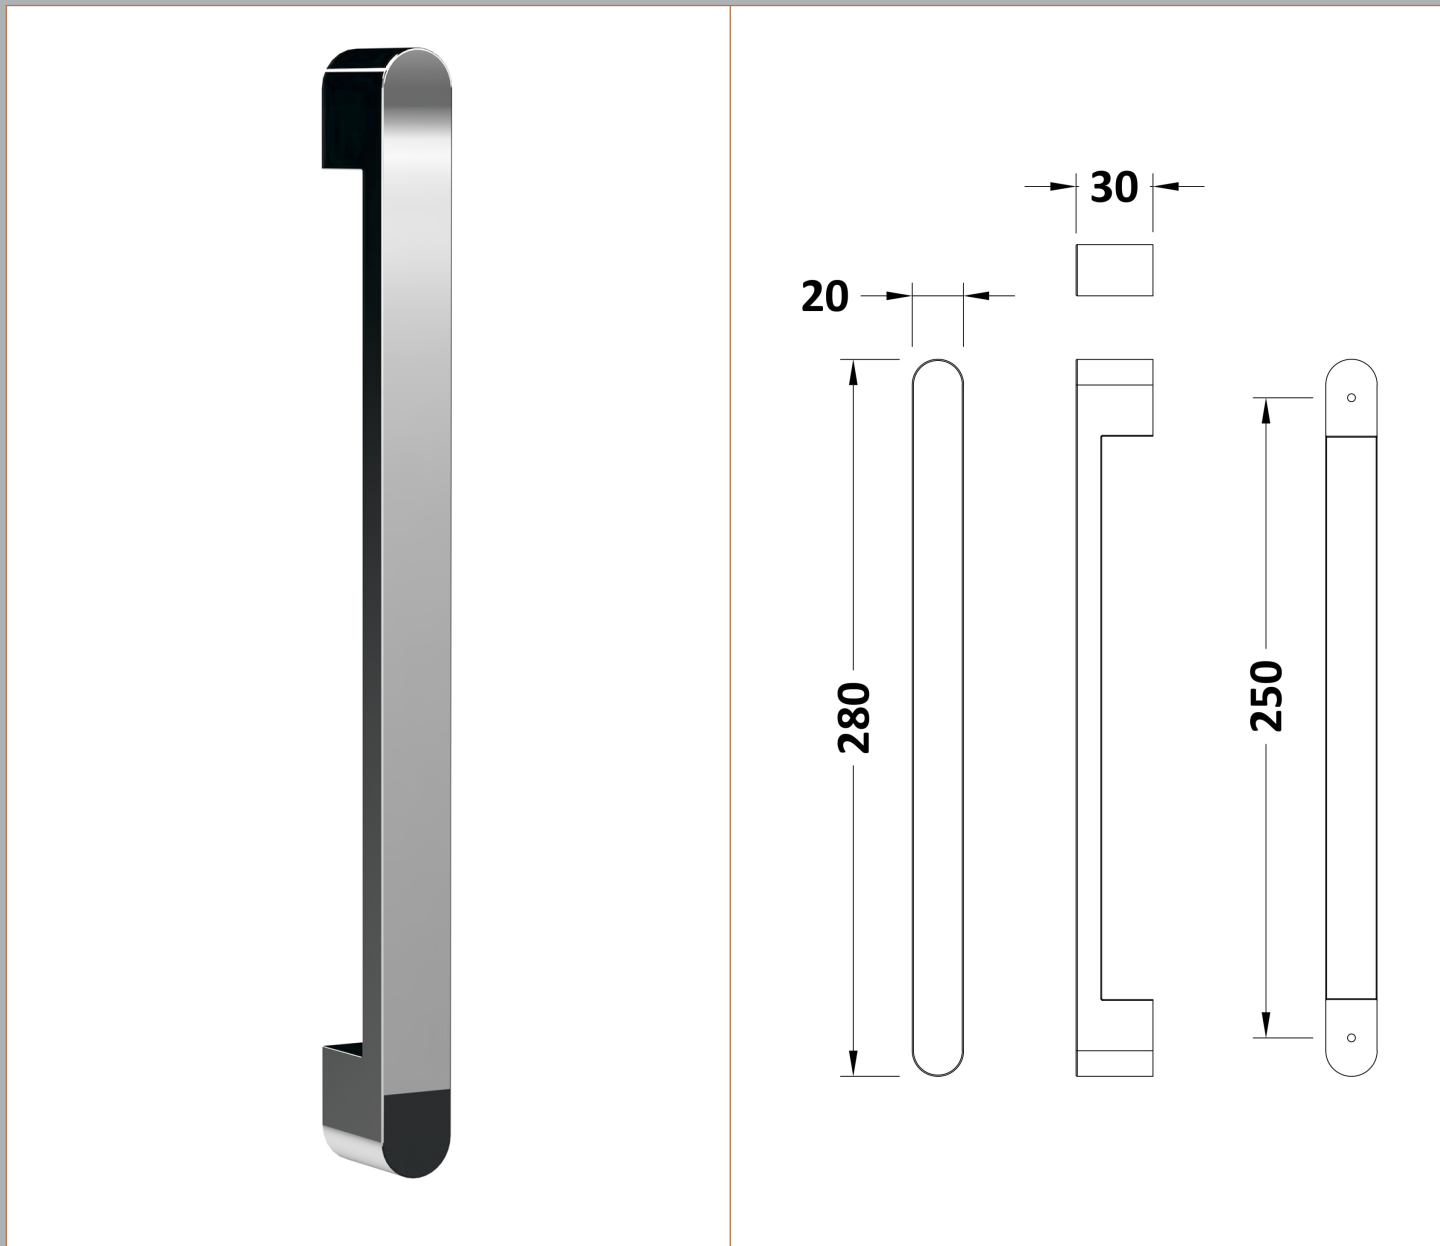

Packaging Details

Barcode: 5056462623726

Sales Code: M1100SS-E8

Description: 1100 Single Door Slider 8mm

Product Dimensions

Height (mm):	1900
Width (mm):	1090
Depth (mm):	44
Nett Weight (kg):	45.7

Packaging Dimensions

Height (mm):	1960
Width (mm):	775
Length (mm):	65
Gross Weight (kg):	45.7

Packaging Data

Box Colour:	Brown Cardboard Box - Printed
Box Qty:	1
Label Size:	100 x 50
Label Colour:	Not Applicable
Label Qty:	0

Outer Box Dimensions (If Applicable)

Height (mm):	
Width (mm):	
Depth (mm):	
Length (mm):	
Gross Weight (kg):	
Barcode:	5055369080571

Product Details

Country of Origin:	China
Fitting Instruction:	No
CE & UKCA:	Yes
Profile Material:	Aluminium
Profile Finish:	Polished Chrome
Adjustments (mm):	1045mm - 1090mm
Entry Width (mm):	430mm
Swing In Dim (mm):	N/A
Swing Out Dim (mm):	N/A
Radius (mm):	Not Applicable
Glass Thickness (mm):	8
Easy Fit:	Yes
Easy Clean:	Yes
Handle Style:	Square T Shape Handle
Handle Material:	Metal
Enclosure Design:	Framed
Wheel Type:	Dual, Quick Release
Support Bar Included:	Support Bar Not Included
Extras:	Screw Cover Strip

Sales Code: HAN1204AA

Description: Apex Handle

Product Dimensions

Length (mm):	
Width (mm):	20
Height (mm):	280
Depth (mm):	30
Nett Weight (kg):	1

Packaging Dimensions

Height (mm):	200
Width (mm):	30
Depth (mm):	74
Gross Weight (kg):	1