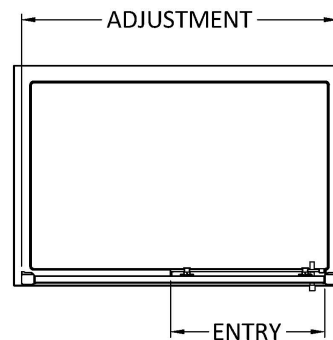

Packaging Details

Barcode: 5056462623733

Sales Code: M1200SS-E8

Description: 1200 Single Door Slider 8mm

Product Dimensions

Height (mm):	1900
Width (mm):	1190
Depth (mm):	44
Nett Weight (kg):	49.8

Packaging Dimensions

Height (mm):	1960
Width (mm):	830
Length (mm):	65
Gross Weight (kg):	49.8

Packaging Data

Box Colour:	Brown Cardboard Box - Printed
Box Qty:	1
Label Size:	100 x 50
Label Colour:	Not Applicable
Label Qty:	0

Outer Box Dimensions (If Applicable)

Height (mm):	
Width (mm):	
Depth (mm):	
Length (mm):	
Gross Weight (kg):	
Barcode:	5055369080588

Product Details

Country of Origin:	China
Fitting Instruction:	No
CE & UKCA:	Yes
Profile Material:	Aluminium
Profile Finish:	Polished Chrome
Adjustments (mm):	1145mm - 1190mm
Entry Width (mm):	480mm
Swing In Dim (mm):	N/A
Swing Out Dim (mm):	N/A
Radius (mm):	Not Applicable
Glass Thickness (mm):	8
Easy Fit:	Yes
Easy Clean:	Yes
Handle Style:	Square T Shape Handle
Handle Material:	Metal
Enclosure Design:	Framed
Wheel Type:	Dual, Quick Release
Support Bar Included:	Support Bar Not Included
Extras:	Screw Cover Strip

Sales Code: HAN1204AA

Description: Apex Handle

Product Dimensions

Length (mm):	
Width (mm):	20
Height (mm):	280
Depth (mm):	30
Nett Weight (kg):	1

Packaging Dimensions

Height (mm):	200
Width (mm):	30
Depth (mm):	74
Gross Weight (kg):	1