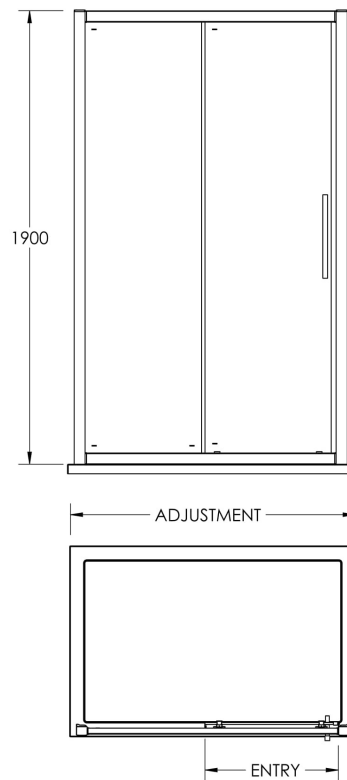

Sales Code: M1200SSH4

Description: 1200 Single Door Slider 8mmnew Handle

Code	Description	Adjustment (mm)		Entry Width (mm)
M1000SS-E8	1000 Slider	945	990	380
M1100SS-E8	1100 Slider	1045	1090	430
M1200SS-E8	1200 Slider	1145	1190	480
M1400SS-E8	1400 Slider	1345	1390	580
M1500SS-E8	1500 Slider	1445	1490	630
M1600SS-E8	1600 Slider	1545	1590	680
M1700SS-E8	1700 Slider	1645	1690	730

Packaging Details

Barcode: 5056462623733