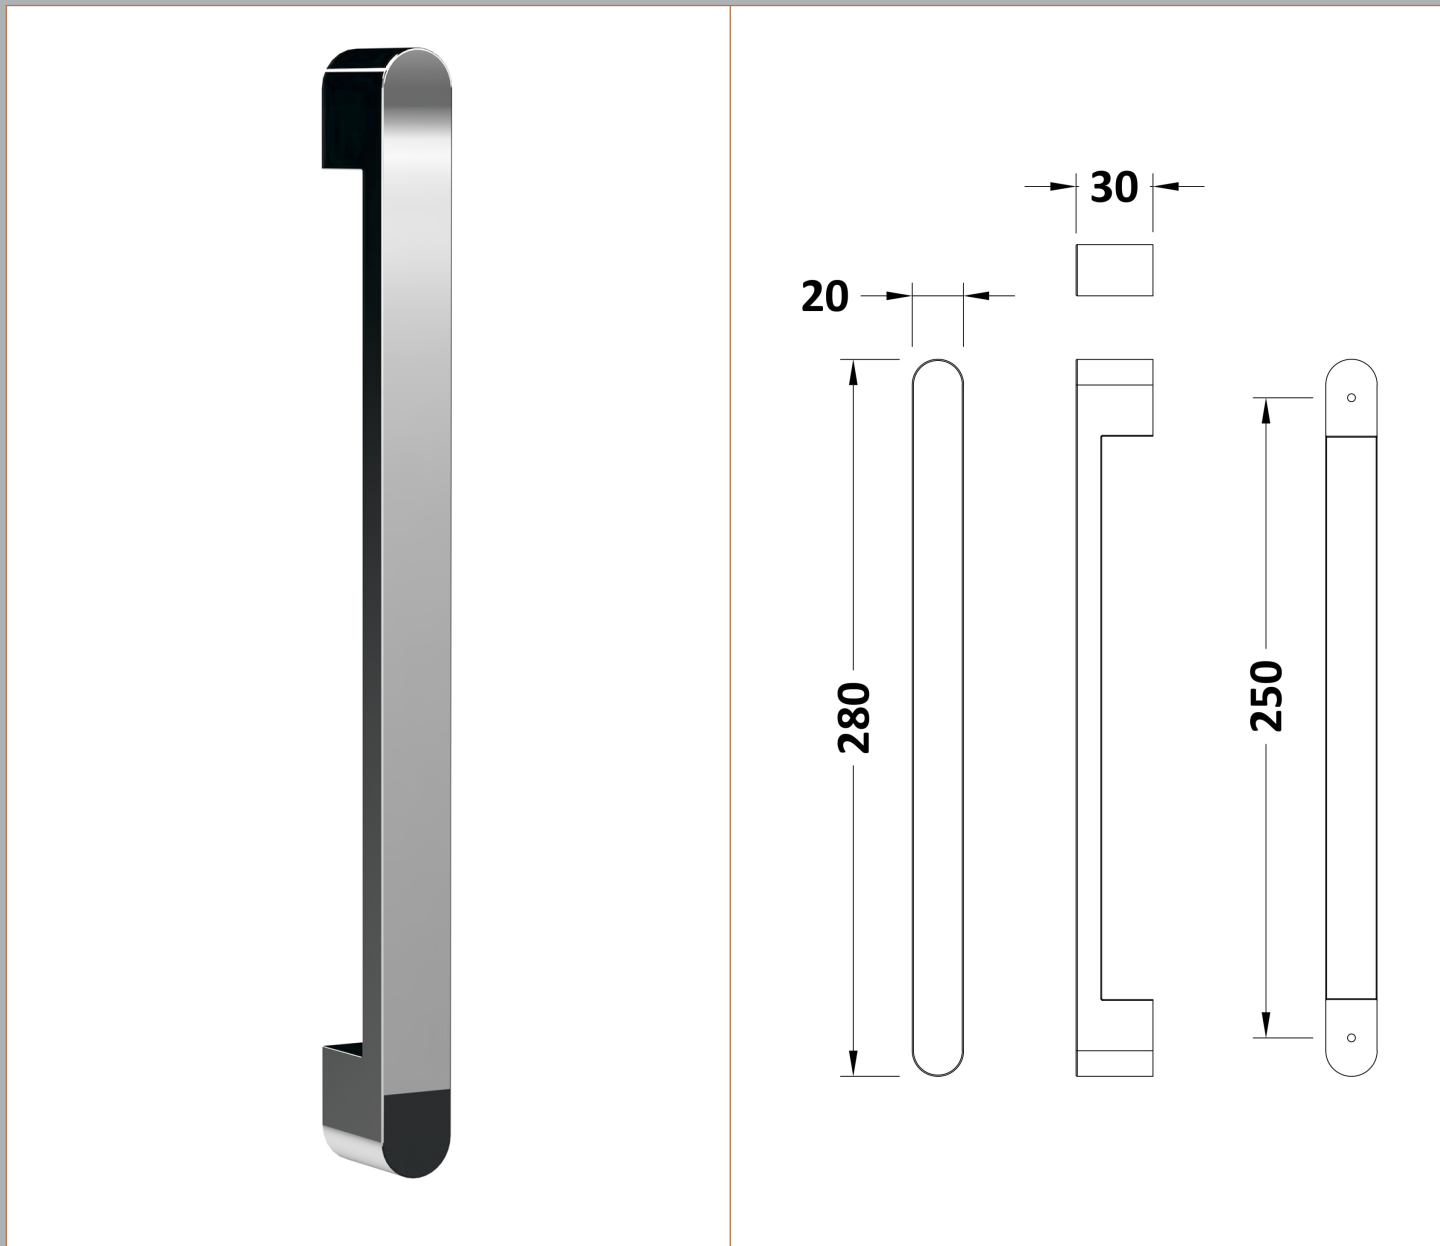

Packaging Details

Barcode: 5056462623733

Sales Code: M1200SS-E8

Description: 1200 Single Door Slider 8mm

Product Dimensions

Height (mm):	1900
Width (mm):	1190
Depth (mm):	44
Nett Weight (kg):	49.8

Packaging Dimensions

Height (mm):	1960
Width (mm):	830
Length (mm):	65
Gross Weight (kg):	49.8

Packaging Data

Box Colour:	Brown Cardboard Box - Printed
Box Qty:	1
Label Size:	100 x 50
Label Colour:	Not Applicable
Label Qty:	0

Outer Box Dimensions (If Applicable)

Height (mm):	
Width (mm):	
Depth (mm):	
Length (mm):	
Gross Weight (kg):	
Barcode:	5055369080588

Product Details

Country of Origin:	China
Fitting Instruction:	No
CE & UKCA:	Yes
Profile Material:	Aluminium
Profile Finish:	Polished Chrome
Adjustments (mm):	1145mm - 1190mm
Entry Width (mm):	480mm
Swing In Dim (mm):	N/A
Swing Out Dim (mm):	N/A
Radius (mm):	Not Applicable
Glass Thickness (mm):	8
Easy Fit:	Yes
Easy Clean:	Yes
Handle Style:	Square T Shape Handle
Handle Material:	Metal
Enclosure Design:	Framed
Wheel Type:	Dual, Quick Release
Support Bar Included:	Support Bar Not Included
Extras:	Screw Cover Strip

Sales Code: HAN1204AA

Description: Apex Handle

Product Dimensions

Length (mm):	
Width (mm):	20
Height (mm):	280
Depth (mm):	30
Nett Weight (kg):	1

Packaging Dimensions

Height (mm):	200
Width (mm):	30
Depth (mm):	74
Gross Weight (kg):	1