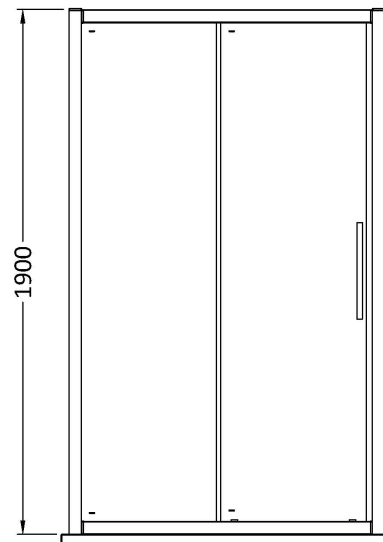

Packaging Details

Barcode: 5056462623733

Sales Code: M1200SS-E8

Description: 1200 Single Door Slider 8mm

Product Dimensions

Height (mm):	1900
Width (mm):	1190
Depth (mm):	44
Nett Weight (kg):	49.8

Packaging Dimensions

Height (mm):	1960
Width (mm):	830
Length (mm):	65
Gross Weight (kg):	49.8

Packaging Data

Box Colour:	Brown Cardboard Box - Printed
Box Qty:	1
Label Size:	100 x 50
Label Colour:	Not Applicable
Label Qty:	0

Outer Box Dimensions (If Applicable)

Height (mm):	
Width (mm):	
Depth (mm):	
Length (mm):	
Gross Weight (kg):	
Barcode:	5055369080588

Product Details

Country of Origin:	China
Fitting Instruction:	No
CE & UKCA:	Yes
Profile Material:	Aluminium
Profile Finish:	Polished Chrome
Adjustments (mm):	1145mm - 1190mm
Entry Width (mm):	480mm
Swing In Dim (mm):	N/A
Swing Out Dim (mm):	N/A
Radius (mm):	Not Applicable
Glass Thickness (mm):	8
Easy Fit:	Yes
Easy Clean:	Yes
Handle Style:	Square T Shape Handle
Handle Material:	Metal
Enclosure Design:	Framed
Wheel Type:	Dual, Quick Release
Support Bar Included:	Support Bar Not Included
Extras:	Screw Cover Strip

Sales Code: HAN1204AA

Description: Apex Handle

Product Dimensions

Length (mm):	
Width (mm):	20
Height (mm):	280
Depth (mm):	30
Nett Weight (kg):	1

Packaging Dimensions

Height (mm):	200
Width (mm):	30
Depth (mm):	74
Gross Weight (kg):	1