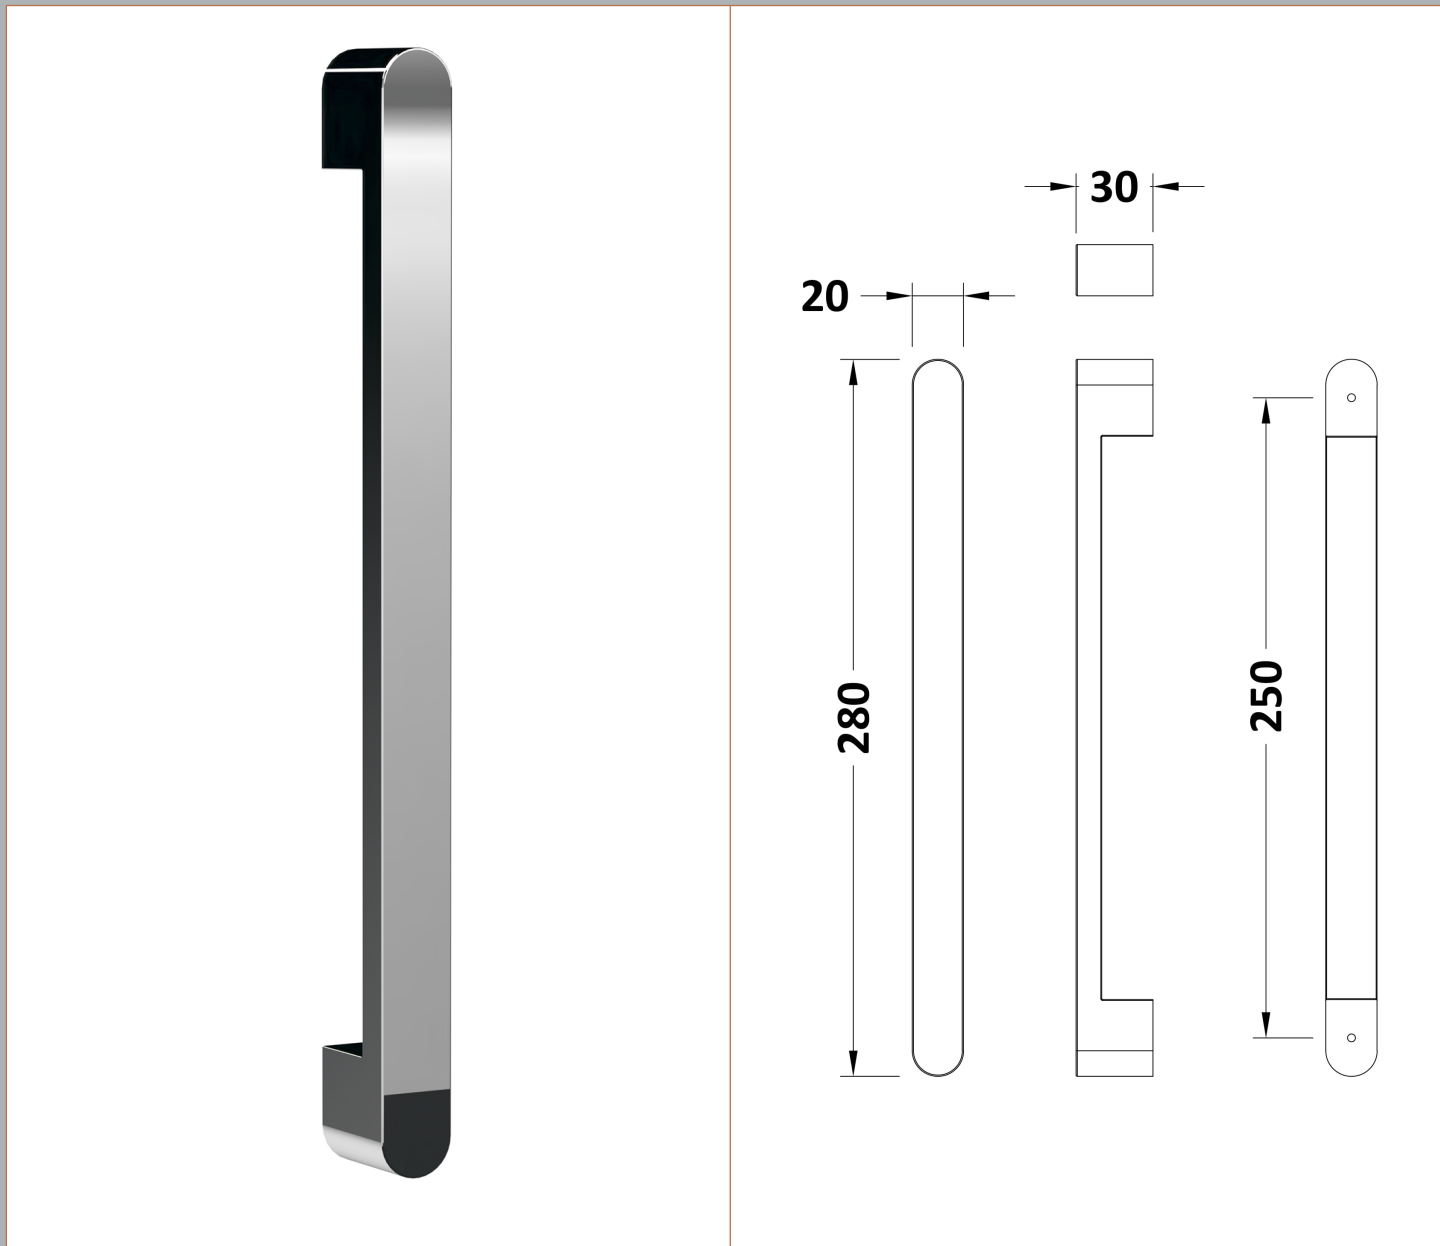

Packaging Details

Barcode: 5056462623740

Sales Code: M1400SS-E8

Description: 1400 Single Door Slider 8mm

Product Dimensions

Height (mm):	1900
Width (mm):	1390
Depth (mm):	44
Nett Weight (kg):	57.6

Packaging Dimensions

Height (mm):	1960
Width (mm):	930
Length (mm):	65
Gross Weight (kg):	57.6

Packaging Data

Box Colour:	Brown Cardboard Box - Printed
Box Qty:	1
Label Size:	100 x 50
Label Colour:	Not Applicable
Label Qty:	0

Outer Box Dimensions (If Applicable)

Height (mm):	
Width (mm):	
Depth (mm):	
Length (mm):	
Gross Weight (kg):	
Barcode:	5055369080595

Product Details

Country of Origin:	China
Fitting Instruction:	No
CE & UKCA:	Yes
Profile Material:	Aluminium
Profile Finish:	Polished Chrome
Adjustments (mm):	1345mm - 1390mm
Entry Width (mm):	580mm
Swing In Dim (mm):	N/A
Swing Out Dim (mm):	N/A
Radius (mm):	Not Applicable
Glass Thickness (mm):	8
Easy Fit:	Yes
Easy Clean:	Yes
Handle Style:	Square T Shape Handle
Handle Material:	Metal
Enclosure Design:	Framed
Wheel Type:	Dual, Quick Release
Support Bar Included:	Support Bar Not Included
Extras:	Screw Cover Strip

Sales Code: HAN1204AA

Description: Apex Handle

Product Dimensions

Length (mm):	
Width (mm):	20
Height (mm):	280
Depth (mm):	30
Nett Weight (kg):	1

Packaging Dimensions

Height (mm):	200
Width (mm):	30
Depth (mm):	74
Gross Weight (kg):	1