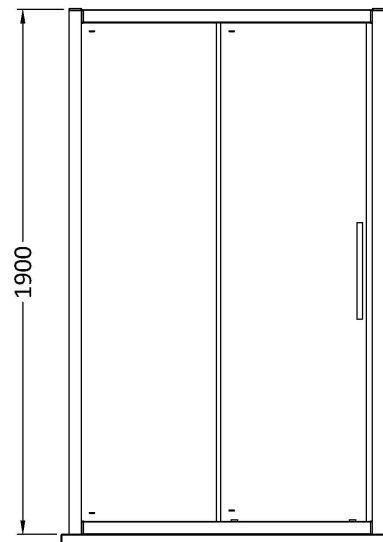

Packaging Details

Barcode: 5056462623740

Sales Code: M1400SS-E8

Description: 1400 Single Door Slider 8mm

Product Dimensions

Height (mm):	1900
Width (mm):	1390
Depth (mm):	44
Nett Weight (kg):	57.6

Packaging Dimensions

Height (mm):	1960
Width (mm):	930
Length (mm):	65
Gross Weight (kg):	57.6

Packaging Data

Box Colour:	Brown Cardboard Box - Printed
Box Qty:	1
Label Size:	100 x 50
Label Colour:	Not Applicable
Label Qty:	0

Outer Box Dimensions (If Applicable)

Height (mm):	
Width (mm):	
Depth (mm):	
Length (mm):	
Gross Weight (kg):	
Barcode:	5055369080595

Product Details

Country of Origin:	China
Fitting Instruction:	No
CE & UKCA:	Yes
Profile Material:	Aluminium
Profile Finish:	Polished Chrome
Adjustments (mm):	1345mm - 1390mm
Entry Width (mm):	580mm
Swing In Dim (mm):	N/A
Swing Out Dim (mm):	N/A
Radius (mm):	Not Applicable
Glass Thickness (mm):	8
Easy Fit:	Yes
Easy Clean:	Yes
Handle Style:	Square T Shape Handle
Handle Material:	Metal
Enclosure Design:	Framed
Wheel Type:	Dual, Quick Release
Support Bar Included:	Support Bar Not Included
Extras:	Screw Cover Strip

Sales Code: HAN1204AA

Description: Apex Handle

Product Dimensions

Length (mm):	
Width (mm):	20
Height (mm):	280
Depth (mm):	30
Nett Weight (kg):	1

Packaging Dimensions

Height (mm):	200
Width (mm):	30
Depth (mm):	74
Gross Weight (kg):	1