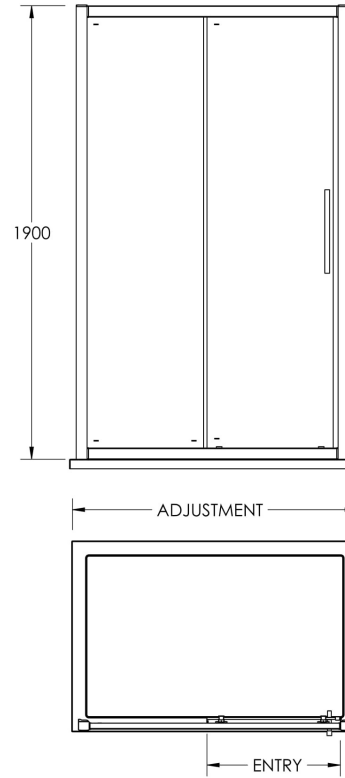

Sales Code: M1400SSH4

Description: 1400 Single Door Slider 8mmnew Handle

Code	Description	Adjustment (mm)		Entry Width (mm)
M1000SS-E8	1000 Slider	945	990	380
M1100SS-E8	1100 Slider	1045	1090	430
M1200SS-E8	1200 Slider	1145	1190	480
M1400SS-E8	1400 Slider	1345	1390	580
M1500SS-E8	1500 Slider	1445	1490	630
M1600SS-E8	1600 Slider	1545	1590	680
M1700SS-E8	1700 Slider	1645	1690	730

Packaging Details

Barcode: 5056462623740