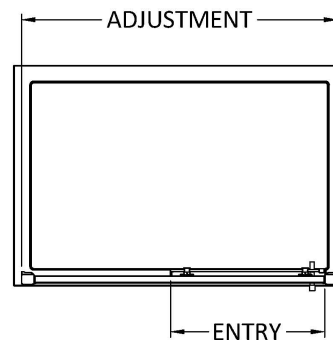

Packaging Details

Barcode: 5056462623740

Sales Code: M1400SS-E8

Description: 1400 Single Door Slider 8mm

Product Dimensions

Height (mm):	1900
Width (mm):	1390
Depth (mm):	44
Nett Weight (kg):	57.6

Packaging Dimensions

Height (mm):	1960
Width (mm):	930
Length (mm):	65
Gross Weight (kg):	57.6

Packaging Data

Box Colour:	Brown Cardboard Box - Printed
Box Qty:	1
Label Size:	100 x 50
Label Colour:	Not Applicable
Label Qty:	0

Outer Box Dimensions (If Applicable)

Height (mm):	
Width (mm):	
Depth (mm):	
Length (mm):	
Gross Weight (kg):	
Barcode:	5055369080595

Product Details

Country of Origin:	China
Fitting Instruction:	No
CE & UKCA:	Yes
Profile Material:	Aluminium
Profile Finish:	Polished Chrome
Adjustments (mm):	1345mm - 1390mm
Entry Width (mm):	580mm
Swing In Dim (mm):	N/A
Swing Out Dim (mm):	N/A
Radius (mm):	Not Applicable
Glass Thickness (mm):	8
Easy Fit:	Yes
Easy Clean:	Yes
Handle Style:	Square T Shape Handle
Handle Material:	Metal
Enclosure Design:	Framed
Wheel Type:	Dual, Quick Release
Support Bar Included:	Support Bar Not Included
Extras:	Screw Cover Strip

Sales Code: HAN1204AA

Description: Apex Handle

Product Dimensions

Length (mm):	
Width (mm):	20
Height (mm):	280
Depth (mm):	30
Nett Weight (kg):	1

Packaging Dimensions

Height (mm):	200
Width (mm):	30
Depth (mm):	74
Gross Weight (kg):	1