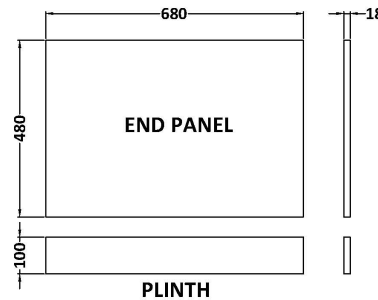

Sales Code: MPC2311

Description: 700mm Bath End Panel

Product Dimensions

Height (mm):	560
Width (mm):	680
Depth (mm):	36
Nett Weight (kg):	4.5

Packaging Dimensions

Height (mm):	30
Width (mm):	590
Depth (mm):	710
Gross Weight (kg):	4.9

Packaging Data

Box Colour:	Brown Cardboard Box
Box Qty:	1
Label Size:	100 x 50
Label Colour:	White Label
Label Qty:	1

Outer Box Dimensions (If Applicable)

Height (mm):	
Width (mm):	
Depth (mm):	
Gross Weight (kg):	
Barcode:	5056462657721

Product Details

Country of Origin:	United Kingdom
Fitting Instruction:	No
CE & UKCA:	N/A
FSC Certified Materials:	Yes
Colour:	Monument Grey
Construction Method:	Screws Only
Construction Type:	Flat-Pack
Cabinet Finish:	Not Applicable
Fascia Finish:	MFC Smooth Matt
Cabinet Thickness (mm):	
Fascia Thickness (mm):	18
Drawer Included:	Not Applicable
Drawer Type:	Not Applicable
No of Shelves:	Not Applicable
Hinge Type:	Not Applicable
Hinge Included:	Not Applicable
Adjustable Legs:	Not Applicable
Fixings Included:	Yes
Handle Style:	Not Applicable
Waste Shroud:	Not Applicable
Handle Included:	Not Applicable
Handle Type:	Not Applicable