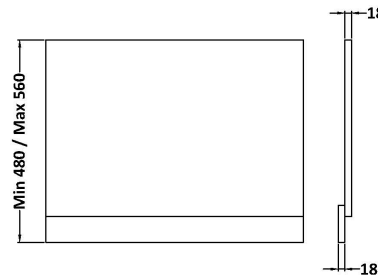

Sales Code: MPC2311

Description: 700mm Bath End Panel

Product Dimensions

Height (mm):	560
Width (mm):	680
Depth (mm):	36
Nett Weight (kg):	4.5

Packaging Dimensions

Height (mm):	30
Width (mm):	590
Depth (mm):	710
Gross Weight (kg):	4.9

Packaging Data

Box Colour:	Brown Cardboard Box
Box Qty:	1
Label Size:	100 x 50
Label Colour:	White Label
Label Qty:	1

Outer Box Dimensions (If Applicable)

Height (mm):	
Width (mm):	
Depth (mm):	
Gross Weight (kg):	
Barcode:	5056462657721

Product Details

Country of Origin:	United Kingdom
Fitting Instruction:	No
CE & UKCA:	N/A
FSC Certified Materials:	Yes
Colour:	Monument Grey
Construction Method:	Screws Only
Construction Type:	Flat-Pack
Cabinet Finish:	Not Applicable
Fascia Finish:	MFC Smooth Matt
Cabinet Thickness (mm):	
Fascia Thickness (mm):	18
Drawer Included:	Not Applicable
Drawer Type:	Not Applicable
No of Shelves:	Not Applicable
Hinge Type:	Not Applicable
Hinge Included:	Not Applicable
Adjustable Legs:	Not Applicable
Fixings Included:	Yes
Handle Style:	Not Applicable
Waste Shroud:	Not Applicable
Handle Included:	Not Applicable
Handle Type:	Not Applicable