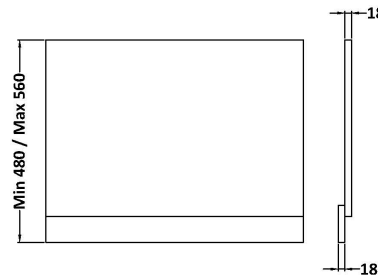

Sales Code: MPC2211

Description: 700mm Bath End Panel

Product Dimensions

Height (mm):	560
Width (mm):	680
Depth (mm):	36
Nett Weight (kg):	4.5

Packaging Dimensions

Height (mm):	30
Width (mm):	590
Depth (mm):	710
Gross Weight (kg):	4.9

Packaging Data

Box Colour:	Brown Cardboard Box
Box Qty:	1
Label Size:	100 x 50
Label Colour:	White Label
Label Qty:	1

Outer Box Dimensions (If Applicable)

Height (mm):	
Width (mm):	
Depth (mm):	
Gross Weight (kg):	
Barcode:	5056462657714

Product Details

Country of Origin:	United Kingdom
Fitting Instruction:	No
CE & UKCA:	N/A
FSC Certified Materials:	Yes
Colour:	Graphite Grey Woodgrain
Construction Method:	Screws Only
Construction Type:	Flat-Pack
Cabinet Finish:	Not Applicable
Fascia Finish:	MFC Textured Woodgrain
Cabinet Thickness (mm):	
Fascia Thickness (mm):	18
Drawer Included:	Not Applicable
Drawer Type:	Not Applicable
No of Shelves:	Not Applicable
Hinge Type:	Not Applicable
Hinge Included:	Not Applicable
Adjustable Legs:	Not Applicable
Fixings Included:	Yes
Handle Style:	Not Applicable
Waste Shroud:	Not Applicable
Handle Included:	Not Applicable
Handle Type:	Not Applicable