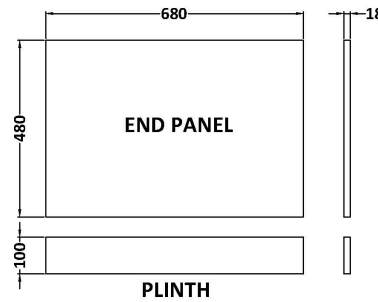

Sales Code: MPC2211

Description: 700mm Bath End Panel

Product Dimensions

Height (mm):	560
Width (mm):	680
Depth (mm):	36
Nett Weight (kg):	4.5

Packaging Dimensions

Height (mm):	30
Width (mm):	590
Depth (mm):	710
Gross Weight (kg):	4.9

Packaging Data

Box Colour:	Brown Cardboard Box
Box Qty:	1
Label Size:	100 x 50
Label Colour:	White Label
Label Qty:	1

Outer Box Dimensions (If Applicable)

Height (mm):	
Width (mm):	
Depth (mm):	
Gross Weight (kg):	
Barcode:	5056462657714

Product Details

Country of Origin:	United Kingdom
Fitting Instruction:	No
CE & UKCA:	N/A
FSC Certified Materials:	Yes
Colour:	Graphite Grey Woodgrain
Construction Method:	Screws Only
Construction Type:	Flat-Pack
Cabinet Finish:	Not Applicable
Fascia Finish:	MFC Textured Woodgrain
Cabinet Thickness (mm):	
Fascia Thickness (mm):	18
Drawer Included:	Not Applicable
Drawer Type:	Not Applicable
No of Shelves:	Not Applicable
Hinge Type:	Not Applicable
Hinge Included:	Not Applicable
Adjustable Legs:	Not Applicable
Fixings Included:	Yes
Handle Style:	Not Applicable
Waste Shroud:	Not Applicable
Handle Included:	Not Applicable
Handle Type:	Not Applicable