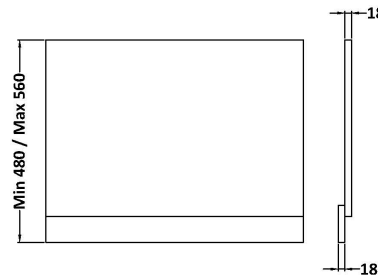

Sales Code: MPC2111

Description: 700mm Bath End Panel

Product Dimensions

| | |
|-------------------|-----|
| Height (mm): | 560 |
| Width (mm): | 680 |
| Depth (mm): | 36 |
| Nett Weight (kg): | 4.5 |

Packaging Dimensions

| | |
|--------------------|-----|
| Height (mm): | 30 |
| Width (mm): | 590 |
| Depth (mm): | 710 |
| Gross Weight (kg): | 4.9 |

Packaging Data

| | |
|---------------|---------------------|
| Box Colour: | Brown Cardboard Box |
| Box Qty: | 1 |
| Label Size: | 100 x 50 |
| Label Colour: | White Label |
| Label Qty: | 1 |

Outer Box Dimensions (If Applicable)

| | |
|--------------------|---------------|
| Height (mm): | |
| Width (mm): | |
| Depth (mm): | |
| Gross Weight (kg): | |
| Barcode: | 5056462657707 |

Product Details