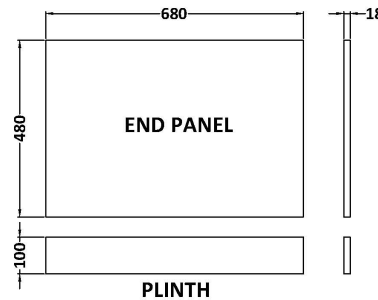

Sales Code: MPC2111

Description: 700mm Bath End Panel

Product Dimensions

| | |
|-------------------|-----|
| Height (mm): | 560 |
| Width (mm): | 680 |
| Depth (mm): | 36 |
| Nett Weight (kg): | 4.5 |

Packaging Dimensions

| | |
|--------------------|-----|
| Height (mm): | 30 |
| Width (mm): | 590 |
| Depth (mm): | 710 |
| Gross Weight (kg): | 4.9 |

Packaging Data

| | |
|---------------|---------------------|
| Box Colour: | Brown Cardboard Box |
| Box Qty: | 1 |
| Label Size: | 100 x 50 |
| Label Colour: | White Label |
| Label Qty: | 1 |

Outer Box Dimensions (If Applicable)

| | |
|--------------------|---------------|
| Height (mm): | |
| Width (mm): | |
| Depth (mm): | |
| Gross Weight (kg): | |
| Barcode: | 5056462657707 |

Product Details