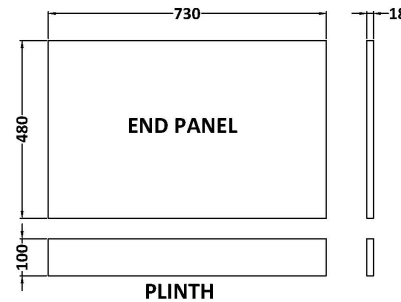

Sales Code: MPC1812

Description: 750mm Bath End Panel

Product Dimensions

| | |
|-------------------|-----|
| Height (mm): | 560 |
| Width (mm): | 730 |
| Depth (mm): | 36 |
| Nett Weight (kg): | 8.6 |

Packaging Dimensions

| | |
|--------------------|-----|
| Height (mm): | 30 |
| Width (mm): | 590 |
| Depth (mm): | 760 |
| Gross Weight (kg): | 8.9 |

Packaging Data

| | |
|---------------|---------------------|
| Box Colour: | Brown Cardboard Box |
| Box Qty: | 1 |
| Label Size: | 100 x 50 |
| Label Colour: | White Label |
| Label Qty: | 1 |

Outer Box Dimensions (If Applicable)

| | |
|--------------------|---------------|
| Height (mm): | |
| Width (mm): | |
| Depth (mm): | |
| Gross Weight (kg): | |
| Barcode: | 5056462657790 |

Product Details