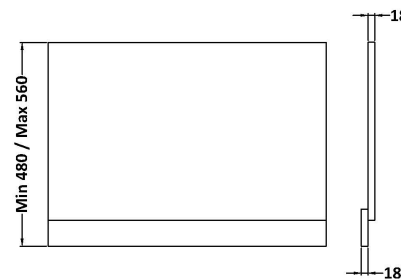

Sales Code: MPC1812

Description: 750mm Bath End Panel

Product Dimensions

| | |
|-------------------|-----|
| Height (mm): | 560 |
| Width (mm): | 730 |
| Depth (mm): | 36 |
| Nett Weight (kg): | 8.6 |

Packaging Dimensions

| | |
|--------------------|-----|
| Height (mm): | 30 |
| Width (mm): | 590 |
| Depth (mm): | 760 |
| Gross Weight (kg): | 8.9 |

Packaging Data

| | |
|---------------|---------------------|
| Box Colour: | Brown Cardboard Box |
| Box Qty: | 1 |
| Label Size: | 100 x 50 |
| Label Colour: | White Label |
| Label Qty: | 1 |

Outer Box Dimensions (If Applicable)

| | |
|--------------------|---------------|
| Height (mm): | |
| Width (mm): | |
| Depth (mm): | |
| Gross Weight (kg): | |
| Barcode: | 5056462657790 |

Product Details