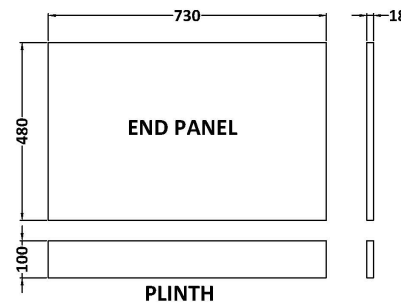

Sales Code: MPC2312

Description: 750mm Bath End Panel

Product Dimensions

| | |
|-------------------|-----|
| Height (mm): | 560 |
| Width (mm): | 730 |
| Depth (mm): | 36 |
| Nett Weight (kg): | 8.6 |

Packaging Dimensions

| | |
|--------------------|-----|
| Height (mm): | 30 |
| Width (mm): | 590 |
| Depth (mm): | 760 |
| Gross Weight (kg): | 8.9 |

Packaging Data

| | |
|---------------|---------------------|
| Box Colour: | Brown Cardboard Box |
| Box Qty: | 1 |
| Label Size: | 100 x 50 |
| Label Colour: | White Label |
| Label Qty: | 1 |

Outer Box Dimensions (If Applicable)

| | |
|--------------------|---------------|
| Height (mm): | |
| Width (mm): | |
| Depth (mm): | |
| Gross Weight (kg): | |
| Barcode: | 5056462657776 |

Product Details