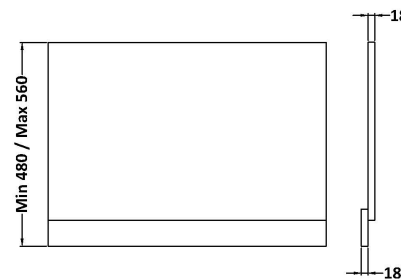

Sales Code: MPC2312

Description: 750mm Bath End Panel

Product Dimensions

| | |
|-------------------|-----|
| Height (mm): | 560 |
| Width (mm): | 730 |
| Depth (mm): | 36 |
| Nett Weight (kg): | 8.6 |

Packaging Dimensions

| | |
|--------------------|-----|
| Height (mm): | 30 |
| Width (mm): | 590 |
| Depth (mm): | 760 |
| Gross Weight (kg): | 8.9 |

Packaging Data

| | |
|---------------|---------------------|
| Box Colour: | Brown Cardboard Box |
| Box Qty: | 1 |
| Label Size: | 100 x 50 |
| Label Colour: | White Label |
| Label Qty: | 1 |

Outer Box Dimensions (If Applicable)

| | |
|--------------------|---------------|
| Height (mm): | |
| Width (mm): | |
| Depth (mm): | |
| Gross Weight (kg): | |
| Barcode: | 5056462657776 |

Product Details