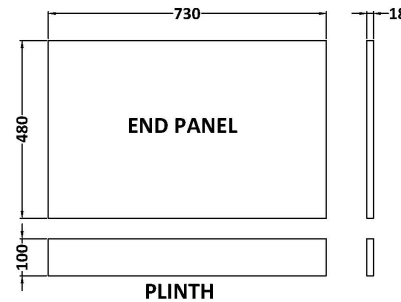

Sales Code: MPC2212

Description: 750mm Bath End Panel

Product Dimensions

Height (mm):	560
Width (mm):	730
Depth (mm):	36
Nett Weight (kg):	8.6

Packaging Dimensions

Height (mm):	30
Width (mm):	590
Depth (mm):	760
Gross Weight (kg):	8.9

Packaging Data

Box Colour:	Brown Cardboard Box
Box Qty:	1
Label Size:	100 x 50
Label Colour:	White Label
Label Qty:	1

Outer Box Dimensions (If Applicable)

Height (mm):	
Width (mm):	
Depth (mm):	
Gross Weight (kg):	
Barcode:	5056462657769

Product Details

Country of Origin:	United Kingdom
Fitting Instruction:	No
CE & UKCA:	N/A
FSC Certified Materials:	Yes
Colour:	Graphite Grey Woodgrain
Construction Method:	Screws Only
Construction Type:	Flat-Pack
Cabinet Finish:	Not Applicable
Fascia Finish:	MFC Textured Woodgrain
Cabinet Thickness (mm):	
Fascia Thickness (mm):	18
Drawer Included:	Not Applicable
Drawer Type:	Not Applicable
No of Shelves:	Not Applicable
Hinge Type:	Not Applicable
Hinge Included:	Not Applicable
Adjustable Legs:	Not Applicable
Fixings Included:	Yes
Handle Style:	Not Applicable
Waste Shroud:	Not Applicable
Handle Included:	Not Applicable
Handle Type:	Not Applicable