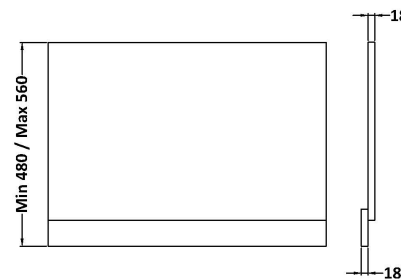

Sales Code: MPC2212

Description: 750mm Bath End Panel

Product Dimensions

Height (mm):	560
Width (mm):	730
Depth (mm):	36
Nett Weight (kg):	8.6

Packaging Dimensions

Height (mm):	30
Width (mm):	590
Depth (mm):	760
Gross Weight (kg):	8.9

Packaging Data

Box Colour:	Brown Cardboard Box
Box Qty:	1
Label Size:	100 x 50
Label Colour:	White Label
Label Qty:	1

Outer Box Dimensions (If Applicable)

Height (mm):	
Width (mm):	
Depth (mm):	
Gross Weight (kg):	
Barcode:	5056462657769

Product Details

Country of Origin:	United Kingdom
Fitting Instruction:	No
CE & UKCA:	N/A
FSC Certified Materials:	Yes
Colour:	Graphite Grey Woodgrain
Construction Method:	Screws Only
Construction Type:	Flat-Pack
Cabinet Finish:	Not Applicable
Fascia Finish:	MFC Textured Woodgrain
Cabinet Thickness (mm):	
Fascia Thickness (mm):	18
Drawer Included:	Not Applicable
Drawer Type:	Not Applicable
No of Shelves:	Not Applicable
Hinge Type:	Not Applicable
Hinge Included:	Not Applicable
Adjustable Legs:	Not Applicable
Fixings Included:	Yes
Handle Style:	Not Applicable
Waste Shroud:	Not Applicable
Handle Included:	Not Applicable
Handle Type:	Not Applicable