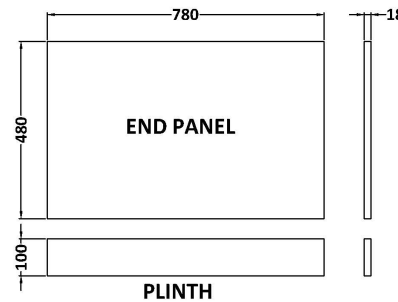

Sales Code: MPC1813

Description: 800mm Bath End Panel

Product Dimensions

Height (mm):	560
Width (mm):	780
Depth (mm):	36
Nett Weight (kg):	5.5

Packaging Dimensions

Height (mm):	30
Width (mm):	590
Depth (mm):	810
Gross Weight (kg):	5.58

Packaging Data

Box Colour:	Brown Cardboard Box
Box Qty:	1
Label Size:	100 x 50
Label Colour:	White Label
Label Qty:	1

Outer Box Dimensions (If Applicable)

Height (mm):	
Width (mm):	
Depth (mm):	
Gross Weight (kg):	
Barcode:	5056462657844