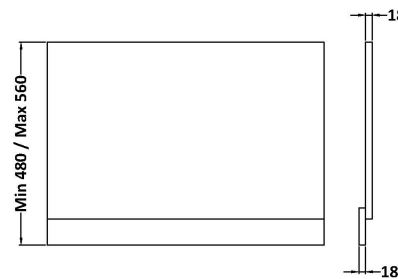

Sales Code: MPC1813

Description: 800mm Bath End Panel

Product Dimensions

Height (mm):	560
Width (mm):	780
Depth (mm):	36
Nett Weight (kg):	5.5

Packaging Dimensions

Height (mm):	30
Width (mm):	590
Depth (mm):	810
Gross Weight (kg):	5.58

Packaging Data

Box Colour:	Brown Cardboard Box
Box Qty:	1
Label Size:	100 x 50
Label Colour:	White Label
Label Qty:	1

Outer Box Dimensions (If Applicable)

Height (mm):	
Width (mm):	
Depth (mm):	
Gross Weight (kg):	
Barcode:	5056462657844