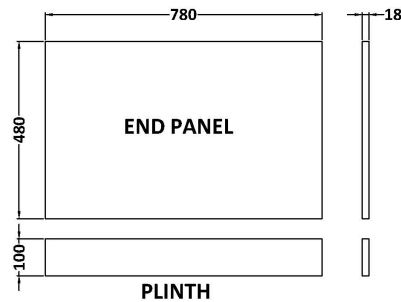

Sales Code: MPC2313

Description: 800mm Bath End Panel

### Product Dimensions

Height (mm):	560
Width (mm):	780
Depth (mm):	36
Nett Weight (kg):	5.5

### Packaging Dimensions

Height (mm):	30
Width (mm):	590
Depth (mm):	810
Gross Weight (kg):	5.58

### Outer Box Dimensions (If Applicable)

Height (mm):	
Width (mm):	
Depth (mm):	
Gross Weight (kg):	
Barcode:	5056462657820