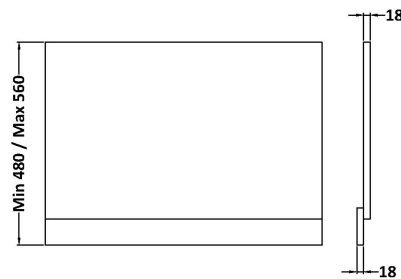

### Product Dimensions

Height (mm):	560
Width (mm):	780
Depth (mm):	36
Nett Weight (kg):	5.5

### Packaging Dimensions

Height (mm):	30
Width (mm):	590
Depth (mm):	810
Gross Weight (kg):	5.58

### Packaging Data

Box Colour:	Brown Cardboard Box
Box Qty:	1
Label Size:	100 x 50
Label Colour:	White Label
Label Qty:	1

### Outer Box Dimensions (If Applicable)

Height (mm):	
Width (mm):	
Depth (mm):	
Gross Weight (kg):	
Barcode:	5056462657820