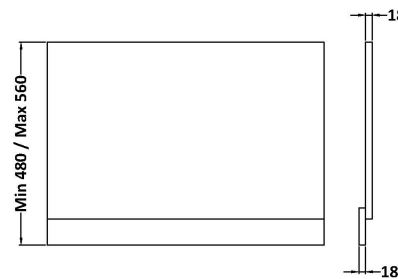

Sales Code: MPC2213

Description: 800mm Bath End Panel

Product Dimensions

Height (mm):	560
Width (mm):	780
Depth (mm):	36
Nett Weight (kg):	5.5

Packaging Dimensions

Height (mm):	30
Width (mm):	590
Depth (mm):	810
Gross Weight (kg):	5.58

Packaging Data

Box Colour:	Brown Cardboard Box
Box Qty:	1
Label Size:	100 x 50
Label Colour:	White Label
Label Qty:	1

Outer Box Dimensions (If Applicable)

Height (mm):	
Width (mm):	
Depth (mm):	
Gross Weight (kg):	
Barcode:	5056462657813

Product Details

Country of Origin:	United Kingdom
Fitting Instruction:	No
CE & UKCA:	N/A
FSC Certified Materials:	Yes
Colour:	Graphite Grey Woodgrain
Construction Method:	Screws Only
Construction Type:	Flat-Pack
Cabinet Finish:	Not Applicable
Fascia Finish:	MFC Textured Woodgrain
Cabinet Thickness (mm):	
Fascia Thickness (mm):	18
Drawer Included:	Not Applicable
Drawer Type:	Not Applicable
No of Shelves:	Not Applicable
Hinge Type:	Not Applicable
Hinge Included:	Not Applicable
Adjustable Legs:	Not Applicable
Fixings Included:	Yes
Handle Style:	Not Applicable
Waste Shroud:	Not Applicable
Handle Included:	Not Applicable
Handle Type:	Not Applicable