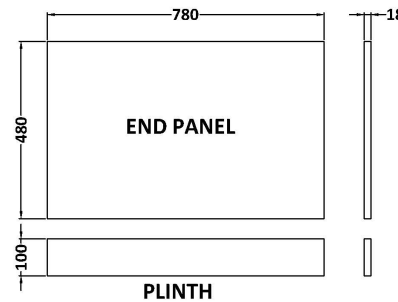

Sales Code: MPC2213

Description: 800mm Bath End Panel

Product Dimensions

Height (mm):	560
Width (mm):	780
Depth (mm):	36
Nett Weight (kg):	5.5

Packaging Dimensions

Height (mm):	30
Width (mm):	590
Depth (mm):	810
Gross Weight (kg):	5.58

Packaging Data

Box Colour:	Brown Cardboard Box
Box Qty:	1
Label Size:	100 x 50
Label Colour:	White Label
Label Qty:	1

Outer Box Dimensions (If Applicable)

Height (mm):	
Width (mm):	
Depth (mm):	
Gross Weight (kg):	
Barcode:	5056462657813

Product Details

Country of Origin:	United Kingdom
Fitting Instruction:	No
CE & UKCA:	N/A
FSC Certified Materials:	Yes
Colour:	Graphite Grey Woodgrain
Construction Method:	Screws Only
Construction Type:	Flat-Pack
Cabinet Finish:	Not Applicable
Fascia Finish:	MFC Textured Woodgrain
Cabinet Thickness (mm):	
Fascia Thickness (mm):	18
Drawer Included:	Not Applicable
Drawer Type:	Not Applicable
No of Shelves:	Not Applicable
Hinge Type:	Not Applicable
Hinge Included:	Not Applicable
Adjustable Legs:	Not Applicable
Fixings Included:	Yes
Handle Style:	Not Applicable
Waste Shroud:	Not Applicable
Handle Included:	Not Applicable
Handle Type:	Not Applicable