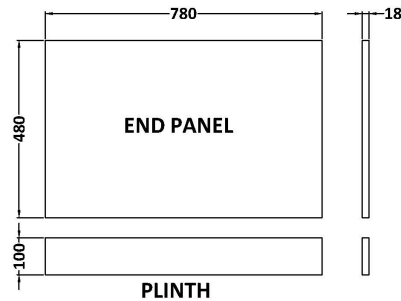

Sales Code: MPC2113

Description: 800mm Bath End Panel

### Product Dimensions

Height (mm):	560
Width (mm):	780
Depth (mm):	36
Nett Weight (kg):	5.5

### Packaging Dimensions

Height (mm):	30
Width (mm):	590
Depth (mm):	810
Gross Weight (kg):	5.58

### Outer Box Dimensions (If Applicable)

Height (mm):	
Width (mm):	
Depth (mm):	
Gross Weight (kg):	
Barcode:	5056462657806