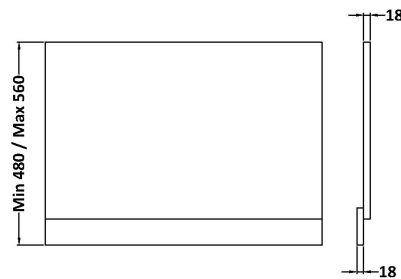

### Product Dimensions

Height (mm):	560
Width (mm):	780
Depth (mm):	36
Nett Weight (kg):	5.5

### Packaging Dimensions

Height (mm):	30
Width (mm):	590
Depth (mm):	810
Gross Weight (kg):	5.58

### Packaging Data

Box Colour:	Brown Cardboard Box
Box Qty:	1
Label Size:	100 x 50
Label Colour:	White Label
Label Qty:	1

### Outer Box Dimensions (If Applicable)

Height (mm):	
Width (mm):	
Depth (mm):	
Gross Weight (kg):	
Barcode:	5056462657806