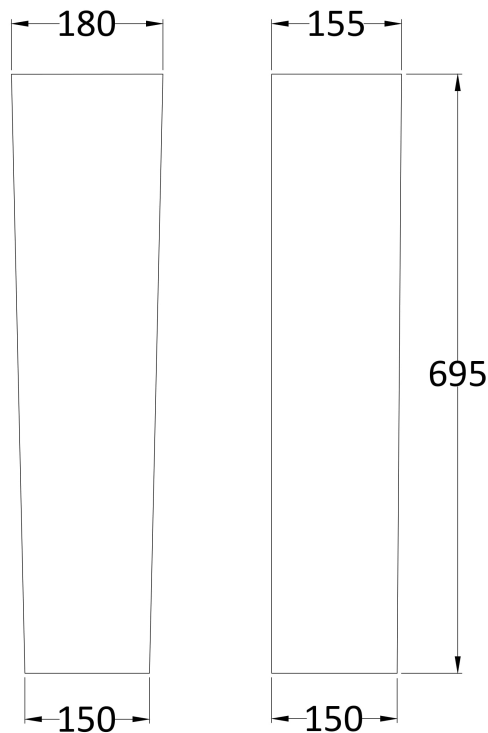

Sales Code: Ccl002

Description: Maya 550mm Basin & Pedestal

Packaging Details

Barcode: 5055275867693

Sales Code: NCT302

Description: 550mm Basin 1Th

Product Dimensions

Height (mm):	160
Width (mm):	550
Depth (mm):	465
Nett Weight (kg):	15.4

Packaging Dimensions

Height (mm):	580
Width (mm):	480
Depth (mm):	190
Gross Weight (kg):	15.4

Packaging Data

Box Colour:	Brown Cardboard Box
Box Qty:	1
Label Size:	100 x 50
Label Colour:	White Label
Label Qty:	2

Outer Box Dimensions (If Applicable)

Height (mm):	
Width (mm):	
Depth (mm):	
Gross Weight (kg):	
Barcode:	5055369063260

Product Details

Country of Origin:	Turkey
Fitting Instruction:	No
Certification: CE & UKCA:	Yes WRAS: N/A WRAS No: N/A
Product Material:	Vitreous China
Fixing Supplied:	No

Sales Code: NCU603

Description: Full Pedestal

Product Dimensions

Height (mm):	680
Width (mm):	155
Depth (mm):	400
Nett Weight (kg):	10

Packaging Dimensions

Height (mm):	670
Width (mm):	205
Depth (mm):	205
Gross Weight (kg):	10