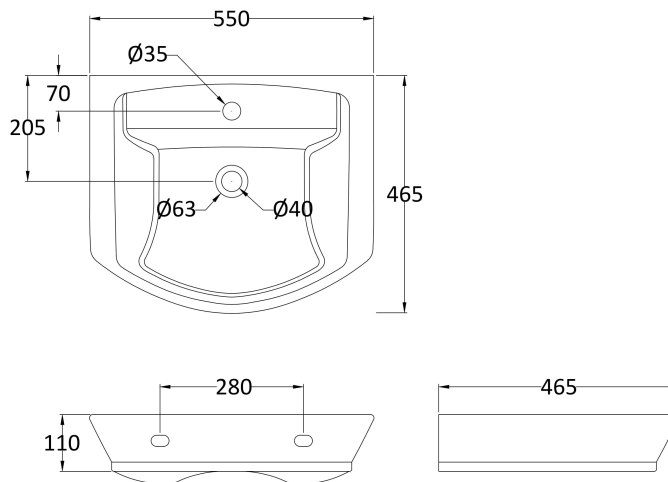

Sales Code: Ccl002

Description: Maya 550mm Basin & Pedestal

Packaging Details

Barcode: 5055275867693

Sales Code: NCT302

Description: 550mm Basin 1Th

Product Dimensions

Height (mm):	160
Width (mm):	550
Depth (mm):	465
Nett Weight (kg):	15.4

Packaging Dimensions

Height (mm):	580
Width (mm):	480
Depth (mm):	190
Gross Weight (kg):	15.4

Packaging Data

Box Colour:	Brown Cardboard Box
Box Qty:	1
Label Size:	100 x 50
Label Colour:	White Label
Label Qty:	2

Outer Box Dimensions (If Applicable)

Height (mm):	
Width (mm):	
Depth (mm):	
Gross Weight (kg):	
Barcode:	5055369063260

Product Details

Country of Origin:	Turkey
Fitting Instruction:	No
Certification: CE & UKCA:	Yes WRAS: N/A WRAS No: N/A
Product Material:	Vitreous China
Fixing Supplied:	No

Sales Code: NCU603

Description: Full Pedestal

Product Dimensions

Height (mm):	680
Width (mm):	155
Depth (mm):	400
Nett Weight (kg):	10

Packaging Dimensions

Height (mm):	670
Width (mm):	205
Depth (mm):	205
Gross Weight (kg):	10