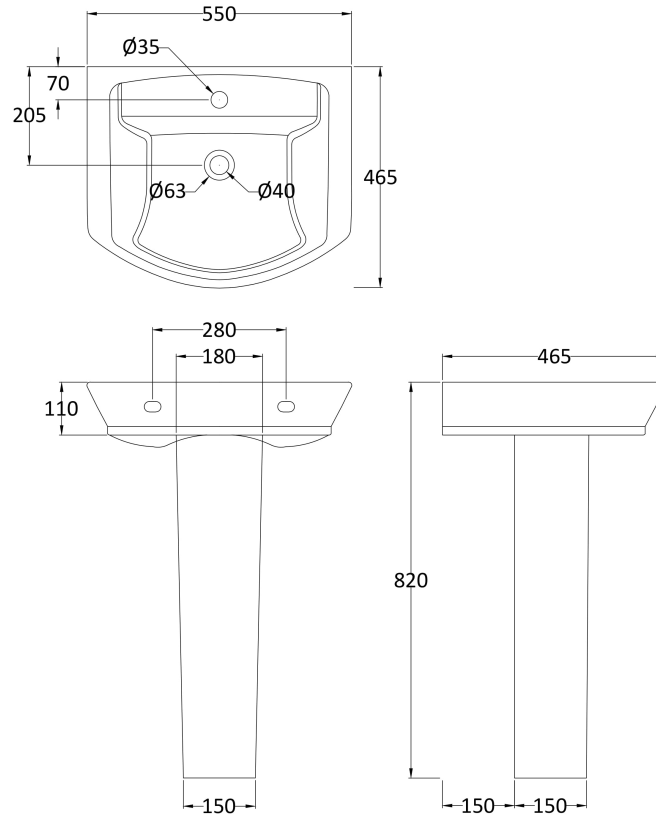

Sales Code: Ccl002

Description: Maya 550mm Basin & Pedestal

Packaging Details

Barcode: 5055275867693

Sales Code: NCT302

Description: 550mm Basin 1Th

Product Dimensions

Height (mm):	160
Width (mm):	550
Depth (mm):	465
Nett Weight (kg):	15.4

Packaging Dimensions

Height (mm):	580
Width (mm):	480
Depth (mm):	190
Gross Weight (kg):	15.4

Packaging Data

Box Colour:	Brown Cardboard Box
Box Qty:	1
Label Size:	100 x 50
Label Colour:	White Label
Label Qty:	2

Outer Box Dimensions (If Applicable)

Height (mm):	
Width (mm):	
Depth (mm):	
Gross Weight (kg):	
Barcode:	5055369063260

Product Details

Country of Origin:	Turkey
Fitting Instruction:	No
Certification: CE & UKCA:	Yes WRAS: N/A WRAS No: N/A
Product Material:	Vitreous China
Fixing Supplied:	No

Sales Code: NCU603

Description: Full Pedestal

Product Dimensions

Height (mm):	680
Width (mm):	155
Depth (mm):	400
Nett Weight (kg):	10

Packaging Dimensions

Height (mm):	670
Width (mm):	205
Depth (mm):	205
Gross Weight (kg):	10