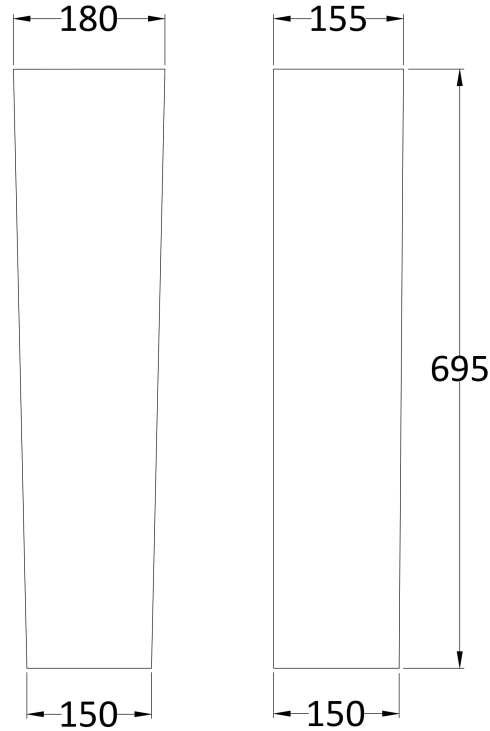

### Product Dimensions

Height (mm):	160
Width (mm):	650
Depth (mm):	465
Nett Weight (kg):	17.8

### Packaging Dimensions

Height (mm):	725
Width (mm):	190
Depth (mm):	495
Gross Weight (kg):	17.8

### Outer Box Dimensions (If Applicable)

Height (mm):	
Width (mm):	
Depth (mm):	
Gross Weight (kg):	
Barcode:	5055369063277

**Product Dimensions**

Height (mm):	680
Width (mm):	155
Depth (mm):	400
Nett Weight (kg):	10

**Packaging Dimensions**

Height (mm):	670
Width (mm):	205
Depth (mm):	205
Gross Weight (kg):	10

**Packaging Data**