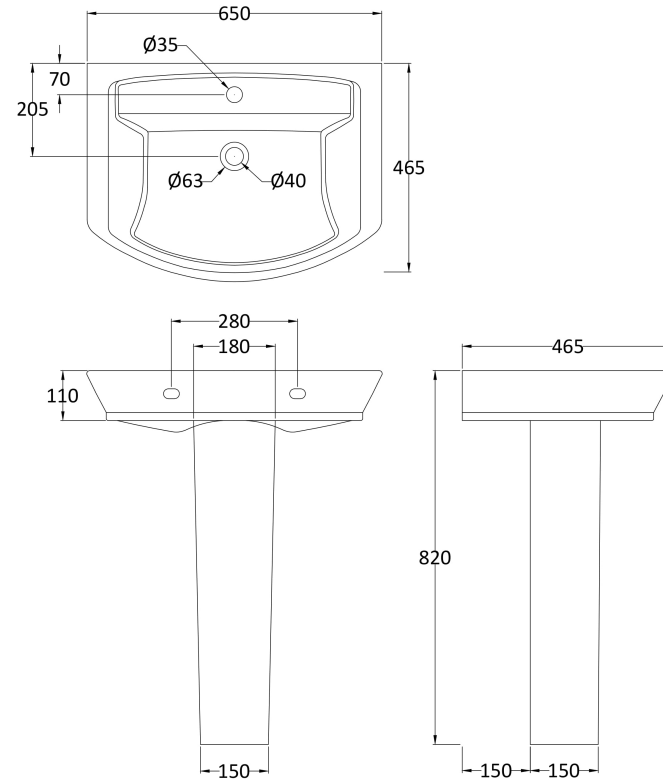

Sales Code: Ccl003

Description: Maya 650mm Basin & Pedestal

Packaging Details

Barcode: 5055275867709