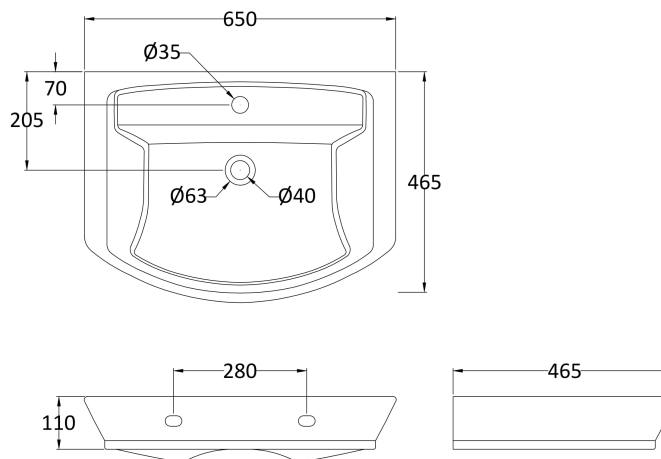

### Product Dimensions

Height (mm):	160
Width (mm):	650
Depth (mm):	465
Nett Weight (kg):	17.8

### Packaging Dimensions

Height (mm):	725
Width (mm):	190
Depth (mm):	495
Gross Weight (kg):	17.8

### Outer Box Dimensions (If Applicable)

Height (mm):	
Width (mm):	
Depth (mm):	
Gross Weight (kg):	
Barcode:	5055369063277

**Product Dimensions**

Height (mm):	680
Width (mm):	155
Depth (mm):	400
Nett Weight (kg):	10

**Packaging Dimensions**

Height (mm):	670
Width (mm):	205
Depth (mm):	205
Gross Weight (kg):	10

**Packaging Data**