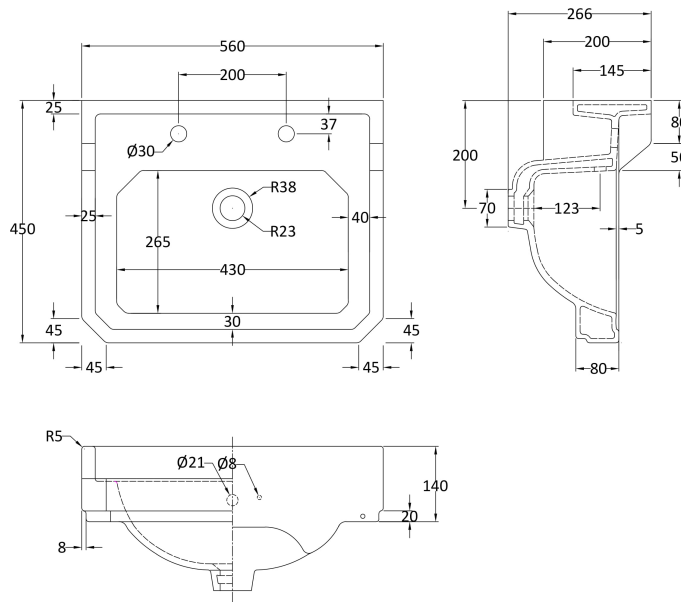

Sales Code: NCS884

Description: 560mm Basin 2Th

Product Dimensions

Height (mm):	266
Width (mm):	560
Depth (mm):	450
Nett Weight (kg):	16.7

Packaging Dimensions

Height (mm):	290
Width (mm):	575
Depth (mm):	480
Gross Weight (kg):	17.5

Packaging Data

Box Colour:	Brown Cardboard Box - Printed
Box Qty:	1
Label Size:	100 x 50
Label Colour:	Not Applicable
Label Qty:	0

Outer Box Dimensions (If Applicable)

Height (mm):	
Width (mm):	
Depth (mm):	
Gross Weight (kg):	
Barcode:	5055369040025

Product Details

Country of Origin:	China
Fitting Instruction:	No
Certification: CE & UKCA:	N/A
WRAS:	N/A
WRAS No:	N/A
Product Material:	Vitreous China
Fixing Supplied:	No

Pans/Bidets: Trap Style: Not Applicable Includes Seat: Not Applicable

Basins: Tap Hole: Two Tapholes Chain Stay Hole: Yes
Template: Not Required Waste Type Req: Slotted With Plu
Overflow Inc: Yes Overflow Cover: Yes
Inner Bowl Depth (mm): 110mm