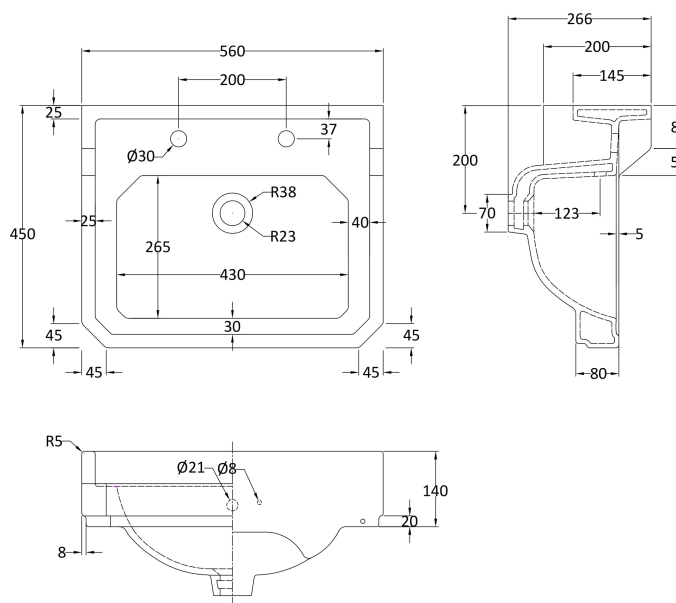

Sales Code: NCS884

Description: 560mm Basin 2Th

Product Dimensions

Height (mm):	266
Width (mm):	560
Depth (mm):	450
Nett Weight (kg):	16.7

Packaging Dimensions

Height (mm):	290
Width (mm):	575
Depth (mm):	480
Gross Weight (kg):	17.5

Packaging Data

Box Colour:	Brown Cardboard Box - Printed
Box Qty:	1
Label Size:	100 x 50
Label Colour:	Not Applicable
Label Qty:	0

Outer Box Dimensions (If Applicable)

Height (mm):	
Width (mm):	
Depth (mm):	
Gross Weight (kg):	
Barcode:	5055369040025

Product Details

Country of Origin:	China
Fitting Instruction:	No
Certification: CE & UKCA:	N/A
WRAS:	N/A
WRAS No:	N/A
Product Material:	Vitreous China
Fixing Supplied:	No

Pans/Bidets: Trap Style: Not Applicable Includes Seat: Not Applicable

Basins: Tap Hole: Two Tapholes Chain Stay Hole: Yes
Template: Not Required Waste Type Req: Slotted With Plu
Overflow Inc: Yes Overflow Cover: Yes
Inner Bowl Depth (mm): 110mm