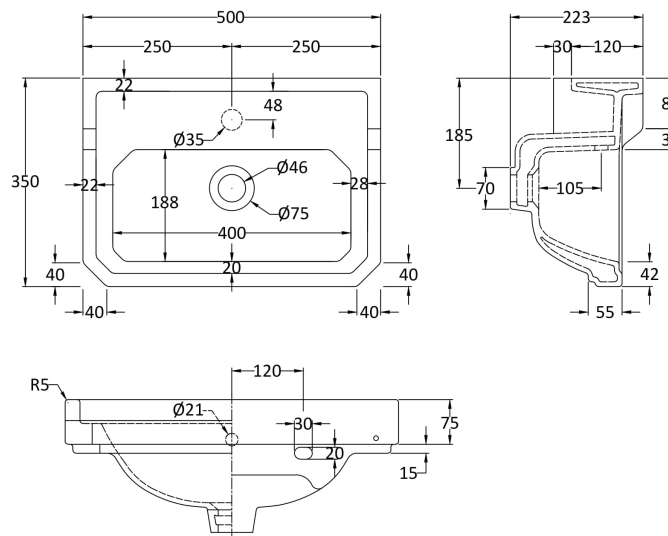

Sales Code: NCS885A

Description: 500mm Basin 1Th

Product Dimensions

Height (mm):	223
Width (mm):	500
Depth (mm):	350
Nett Weight (kg):	12.53

Packaging Dimensions

Height (mm):	245
Width (mm):	505
Depth (mm):	375
Gross Weight (kg):	13

Packaging Data

Box Colour:	Brown Cardboard Box - Printed
Box Qty:	1
Label Size:	100 x 50
Label Colour:	Not Applicable
Label Qty:	0

Outer Box Dimensions (If Applicable)

Height (mm):	
Width (mm):	
Depth (mm):	
Gross Weight (kg):	
Barcode:	5055369040056

Product Details

Country of Origin:	China
Fitting Instruction:	No
Certification: CE & UKCA:	N/A
WRAS:	N/A
WRAS No:	N/A
Product Material:	Vitreous China
Fixing Supplied:	No

Pans/Bidets: Trap Style: Not Applicable Includes Seat: Not Applicable

Basins: Tap Hole: One Taphole Chain Stay Hole: No
Template: Not Required Waste Type Req: Slotted
Overflow Inc: Yes Overflow Cover: Yes
Inner Bowl Depth (mm): 95mm