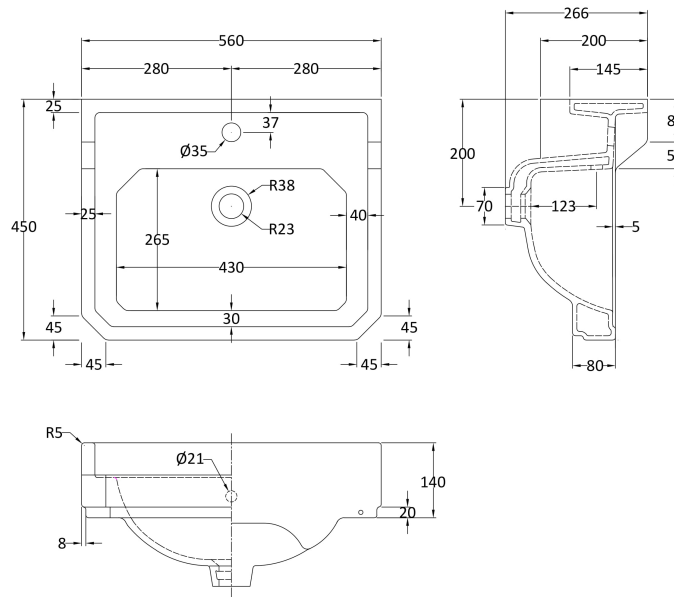

Sales Code: NCS884A

Description: 560mm Basin 1Th

Product Dimensions

Height (mm):	266
Width (mm):	560
Depth (mm):	450
Nett Weight (kg):	16.7

Packaging Dimensions

Height (mm):	290
Width (mm):	575
Depth (mm):	480
Gross Weight (kg):	17.5

Packaging Data

Box Colour:	Brown Cardboard Box - Printed
Box Qty:	1
Label Size:	100 x 50
Label Colour:	Not Applicable
Label Qty:	0

Outer Box Dimensions (If Applicable)

Height (mm):	
Width (mm):	
Depth (mm):	
Gross Weight (kg):	
Barcode:	5055369040032

Product Details

Country of Origin:	China
Fitting Instruction:	No
Certification: CE & UKCA:	N/A
WRAS:	N/A
WRAS No:	N/A
Product Material:	Vitreous China
Fixing Supplied:	No

Pans/Bidets: Trap Style: Not Applicable Includes Seat: Not Applicable

Basins: Tap Hole: One Taphole Chain Stay Hole: No
Template: Not Required Waste Type Req: Slotted
Overflow Inc: Yes Overflow Cover: Yes
Inner Bowl Depth (mm): 110mm