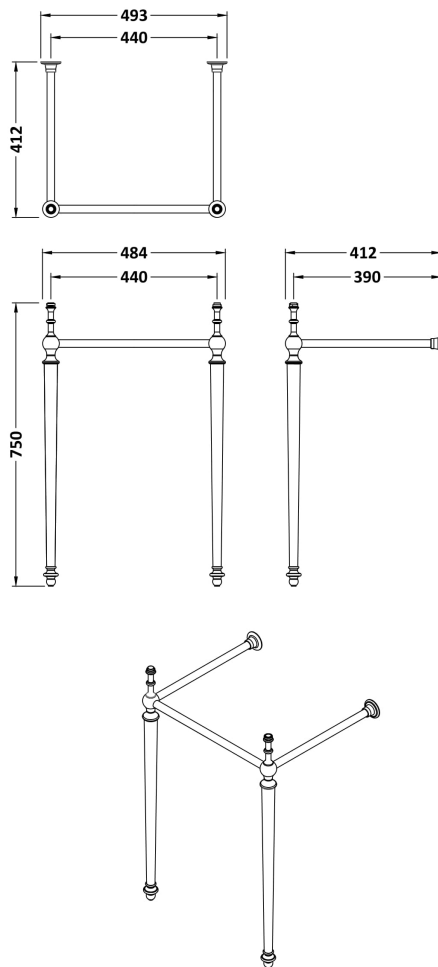

Sales Code: NLA002

Description: Traditional Basin Stand

Product Dimensions

Length (mm):	
Width (mm):	493
Height (mm):	750
Depth (mm):	442
Nett Weight (kg):	3.58

Packaging Dimensions

Height (mm):	600
Width (mm):	295
Depth (mm):	90
Gross Weight (kg):	3.95

Packaging Data

Box Colour:	Brown Cardboard Box
Box Qty:	1
Label Size:	100 x 50
Label Colour:	White Label
Label Qty:	2

Outer Box Dimensions (If Applicable)

Height (mm):	
Width (mm):	
Length (mm):	
Depth (mm):	
Gross Weight (kg):	
Barcode:	5056211868675

Product Details

Country of Origin:	China
Fitting Instruction:	No
CE & UKCA:	N/A
Product Material:	Stainless Steel
Heating Element Wattage:	Not Applicable
Colour/Finish:	Chrome
Product Diameter:	N/A
Connection Size:	Not Applicable