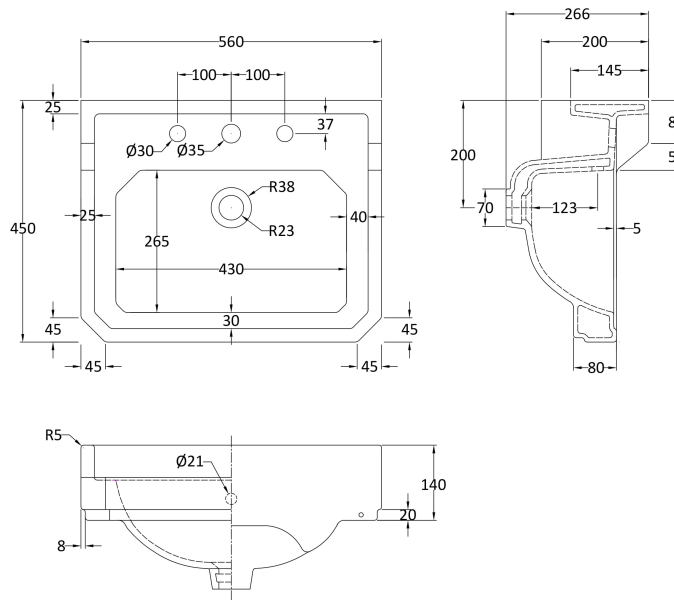

Sales Code: NCS884B

Description: 560mm Basin 3Th

Product Dimensions

Height (mm):	266
Width (mm):	560
Depth (mm):	450
Nett Weight (kg):	16.7

Packaging Dimensions

Height (mm):	287
Width (mm):	575
Depth (mm):	490
Gross Weight (kg):	17.5

Packaging Data

Box Colour:	Brown Cardboard Box - Printed
Box Qty:	1
Label Size:	100 x 50
Label Colour:	White Label
Label Qty:	2

Outer Box Dimensions (If Applicable)

Height (mm):	
Width (mm):	
Depth (mm):	
Gross Weight (kg):	
Barcode:	5055275810811

Product Details

Country of Origin:	China
Fitting Instruction:	No
Certification: CE & UKCA:	N/A
WRAS:	N/A
WRAS No:	N/A
Product Material:	Vitreous China
Fixing Supplied:	No

Pans/Bidets: Trap Style: Not Applicable Includes Seat: Not Applicable

Basins: Tap Hole: Three Tapholes Chain Stay Hole: No
Template: Not Required Waste Type Req: Slotted
Overflow Inc: Yes Overflow Cover: Yes
Inner Bowl Depth (mm): 110mm