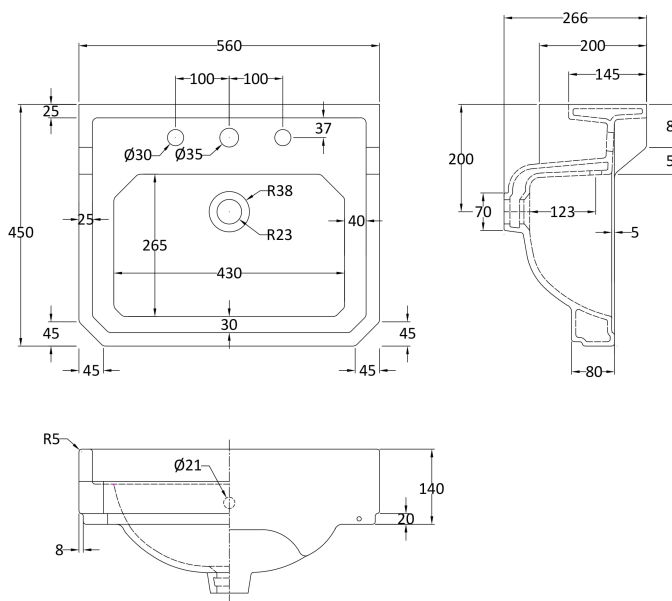

Sales Code: NCS884B

Description: 560mm Basin 3Th

Product Dimensions

Height (mm):	266
Width (mm):	560
Depth (mm):	450
Nett Weight (kg):	16.7

Packaging Dimensions

Height (mm):	287
Width (mm):	575
Depth (mm):	490
Gross Weight (kg):	17.5

Packaging Data

Box Colour:	Brown Cardboard Box - Printed
Box Qty:	1
Label Size:	100 x 50
Label Colour:	White Label
Label Qty:	2

Outer Box Dimensions (If Applicable)

Height (mm):	
Width (mm):	
Depth (mm):	
Gross Weight (kg):	
Barcode:	5055275810811

Product Details

Country of Origin:	China
Fitting Instruction:	No
Certification: CE & UKCA:	N/A
WRAS:	N/A
WRAS No:	N/A
Product Material:	Vitreous China
Fixing Supplied:	No

Pans/Bidets: Trap Style: Not Applicable Includes Seat: Not Applicable

Basins: Tap Hole: Three Tapholes Chain Stay Hole: No
Template: Not Required Waste Type Req: Slotted
Overflow Inc: Yes Overflow Cover: Yes
Inner Bowl Depth (mm): 110mm