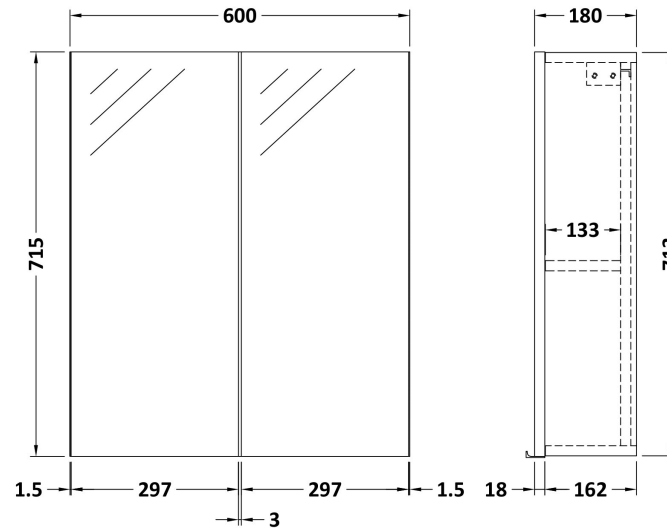

Sales Code: OFF117

Description: 600 Mirror Cab-50/50 Split (180mm Deep)

Product Dimensions

| | |
|-------------------|-----|
| Height (mm): | 715 |
| Width (mm): | 600 |
| Depth (mm): | 182 |
| Nett Weight (kg): | 21 |

Packaging Dimensions

| | |
|--------------------|-----|
| Height (mm): | 735 |
| Width (mm): | 620 |
| Depth (mm): | 202 |
| Gross Weight (kg): | 21 |

Packaging Data

| | |
|---------------|---------------------|
| Box Colour: | Brown Cardboard Box |
| Box Qty: | 1 |
| Label Size: | 100 x 50 |
| Label Colour: | Not Applicable |
| Label Qty: | 0 |

Outer Box Dimensions (If Applicable)

| | |
|--------------------|---------------|
| Height (mm): | |
| Width (mm): | |
| Depth (mm): | |
| Gross Weight (kg): | |
| Barcode: | 5055275826911 |

Product Details