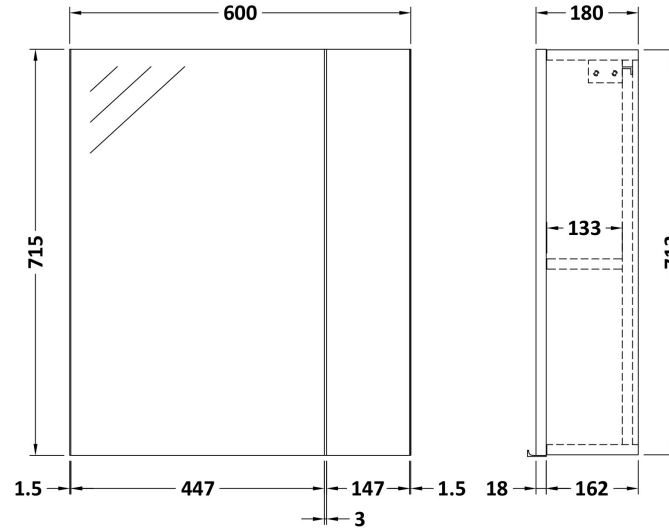

Sales Code: OFF618

Description: 600 Mirror Cab-75/25 Split (180mm Deep)

Product Dimensions

Height (mm):	715
Width (mm):	600
Depth (mm):	182
Nett Weight (kg):	20

Packaging Dimensions

Height (mm):	202
Width (mm):	620
Depth (mm):	735
Gross Weight (kg):	20

Packaging Data

Box Colour:	Brown Cardboard Box
Box Qty:	1
Label Size:	100 x 50
Label Colour:	White Label
Label Qty:	2

Outer Box Dimensions (If Applicable)

Height (mm):	
Width (mm):	
Depth (mm):	
Gross Weight (kg):	
Barcode:	5055275828175

Product Details

Country of Origin:	United Kingdom
Fitting Instruction:	No
CE & UKCA:	Yes
FSC Certified Materials:	Yes
Colour:	Black Woodgrain
Construction Method:	Cam & Wood Dowel
Construction Type:	Rigid
Cabinet Finish:	MFC Textured Woodgrain
Fascia Finish:	MFC Textured Woodgrain
Cabinet Thickness (mm):	18
Fascia Thickness (mm):	18
Drawer Included:	No
Drawer Type:	Not Applicable
No of Shelves:	1
Hinge Type:	95 Degree Clip-On Soft Close
Hinge Included:	Yes
Adjustable Legs:	No
Fixings Included:	Yes
Handle Style:	Not Applicable
Waste Shroud:	No
Handle Included:	No
Handle Type:	Handleless