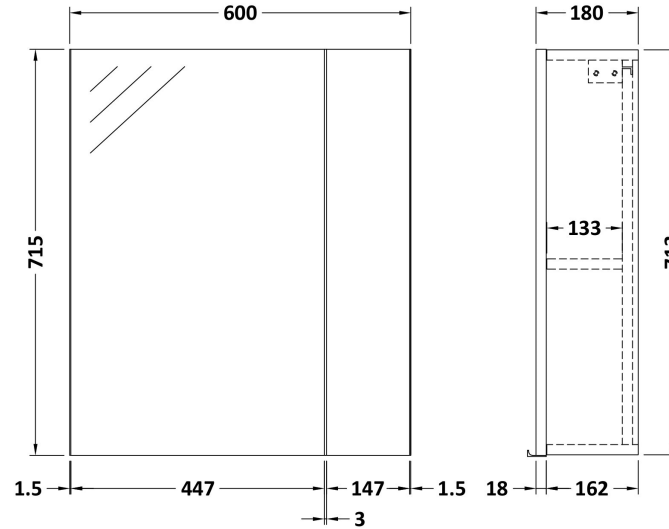

Sales Code: OFF918

Description: 600 Mirror Cab-75/25 Split (180mm Deep)

Product Dimensions

Height (mm):	715
Width (mm):	600
Depth (mm):	182
Nett Weight (kg):	20

Packaging Dimensions

Height (mm):	202
Width (mm):	625
Depth (mm):	735
Gross Weight (kg):	20

Packaging Data

Box Colour:	Brown Cardboard Box
Box Qty:	1
Label Size:	100 x 50
Label Colour:	White Label
Label Qty:	2

Outer Box Dimensions (If Applicable)

Height (mm):	
Width (mm):	
Depth (mm):	
Gross Weight (kg):	
Barcode:	5055275873687

Product Details

Country of Origin:	China
Fitting Instruction:	No
CE & UKCA:	Yes
FSC Certified Materials:	Yes
Colour:	Gloss Grey
Construction Method:	Cam & Wood Dowel
Construction Type:	Rigid
Cabinet Finish:	MFC Painted Gloss
Fascia Finish:	MFC Painted Gloss
Cabinet Thickness (mm):	16
Fascia Thickness (mm):	18
Drawer Included:	No
Drawer Type:	Not Applicable
No of Shelves:	1
Hinge Type:	95 Degree Clip-On Soft Close
Hinge Included:	Yes
Adjustable Legs:	No
Fixings Included:	Yes
Handle Style:	Not Applicable
Waste Shroud:	No
Handle Included:	No
Handle Type:	Handleless