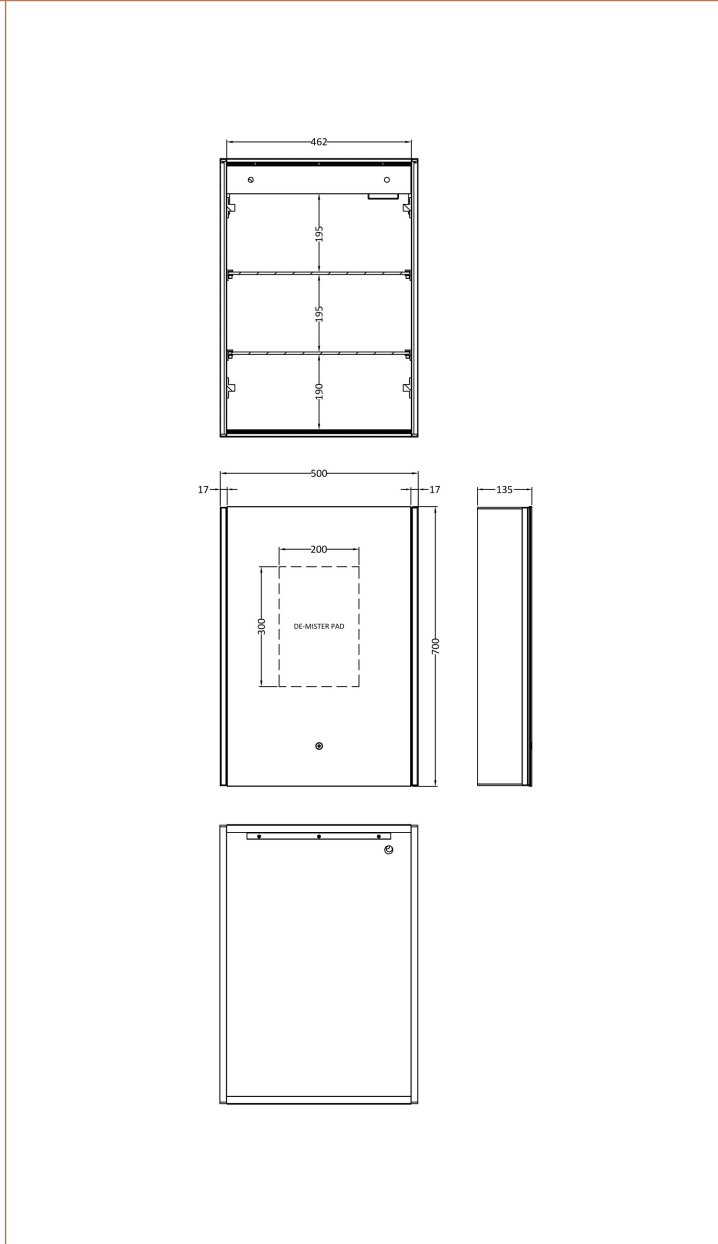

Sales Code: LQ093

Description: Pavo Led 1 Door Mirror Cabinet 700X500mm

Product Dimensions

Height (mm):	700
Width (mm):	500
Depth (mm):	135
Nett Weight (kg):	15.4

Packaging Dimensions

Height (mm):	210
Width (mm):	610
Depth (mm):	871
Gross Weight (kg):	15.4

Packaging Data

Box Colour:	Brown Cardboard Box
Box Qty:	1
Label Size:	50 x 100
Label Colour:	White Label
Label Qty:	1

Outer Box Dimensions (If Applicable)

Height (mm):	875
Width (mm):	605
Depth (mm):	205
Gross Weight (kg):	

Barcode: 5055275881125

Product Details

Country of Origin:	China		
Fitting Instruction:	No		
Certification: CE & UKCA: Yes	FSC: N/A	WEEE: Yes	RoHS: Yes
EMC: Yes	LYD: Yes	ECOMP:	ECIRC:
Product Material:	Aluminium		
Colour/Finish:	Silver Grey		
No of Shelves:	2		
Fixings Included:	No		
Light Power Source:	Mains Supply		
No of Lights:	2		
Bulb Type:	Led		
Voltage:	12		
Operation Method:	Touch Sensor		
Bulb Watt:	19.6		
Product Features:	Shaver Socket, Demister		
Illuminated:	Yes		