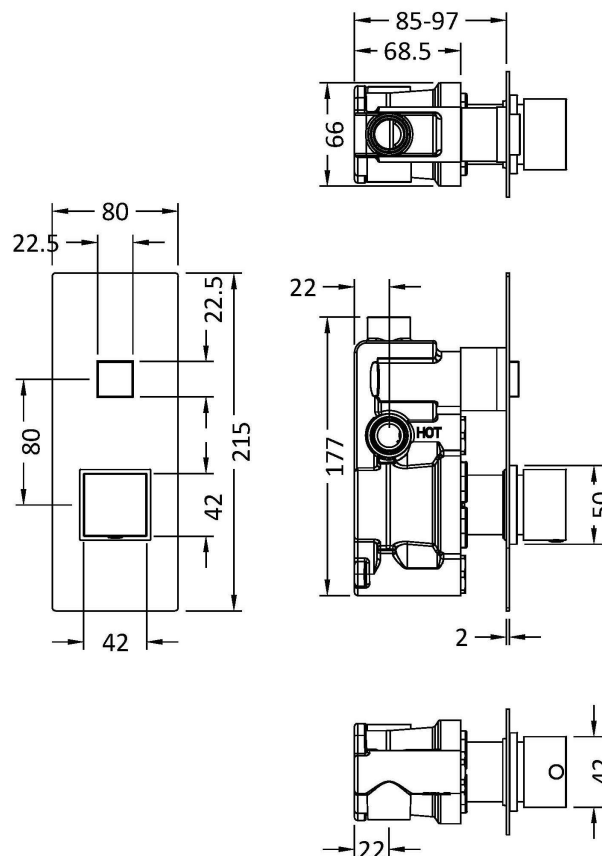

Sales Code: CPB3310

Description: Square Push Button Valve (Single Outlet)

### Product Dimensions

Length (mm):	
Width (mm):	80
Height (mm):	215
Depth (mm):	135
Nett Weight (kg):	2.2

### Packaging Dimensions

Length (mm):	275
Width (mm):	292
Height (mm):	124
Gross Weight (kg):	2.3

### Outer Box Dimensions (If Applicable)

Length (mm):	
Width (mm):	242
Height (mm):	124
Depth (mm):	275
Gross Weight (kg):	
Barcode:	5056211804253