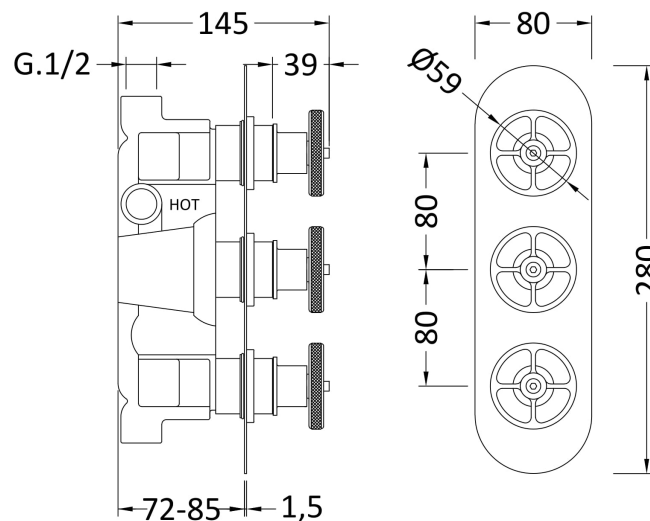

Sales Code: SIWTR03

Description: Industrial Trip Shower Valve W/Diverter

Product Dimensions

Length (mm):	
Width (mm):	80
Height (mm):	280
Depth (mm):	145
Nett Weight (kg):	3.8

Packaging Dimensions

Length (mm):	320
Width (mm):	250
Height (mm):	130
Gross Weight (kg):	3.8

Packaging Data

Box Colour:	White Cardboard Box
Box Qty:	1
Label Size:	100 x 50
Label Colour:	White Label
Label Qty:	1

Outer Box Dimensions (If Applicable)

Length (mm):	
Width (mm):	510
Height (mm):	500
Depth (mm):	355
Gross Weight (kg):	
Barcode:	5056211855163

Product Details

Country of Origin:	United Kingdom
Fitting Instruction:	No
Product Material:	Brass/ABS
Mount Type:	Wall
Outlet Elbow Supplied:	Not Applicable
Easy Clean:	Not Applicable
Head Included:	No
Handset Included:	No
Body Jets Included:	Not Applicable
No of Body Jets:	Not Applicable
Operating Pressure (bar):	0.5
Valve/Cartridge Type:	1/4 Turn Ceramic Disc
Flow Rates (L/min):	0.1 bar: N/A 0.5 bar: 13 1 bar: 17 2 bar: 24 3 bar: 27
TMV2 Approved:	No Approval No: N/A
TMV3 Approved:	No Approval No: N/A
WRAS Approved:	No Approval No: N/A
Head Function:	Not Applicable
Handset Function:	Not Applicable
Body Jet Info:	Not Applicable
Pipe Size:	22 mm (3/4" Bsp)
Pipe Centres:	125mm
Colour/Finish:	Chrome
Hose Included:	Not Applicable
No. of Outlets:	3