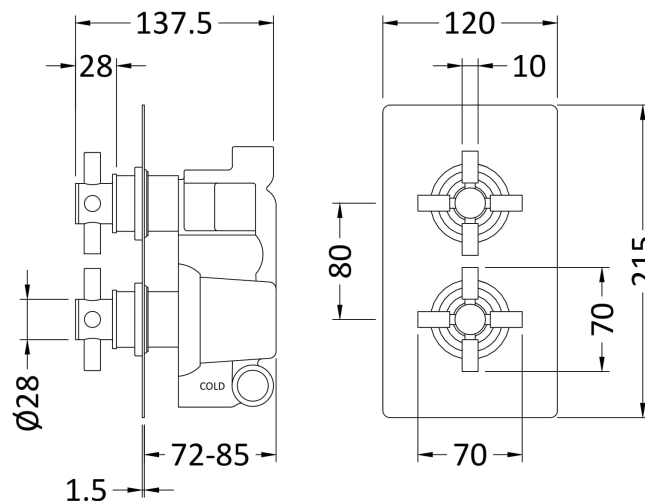

Sales Code: KRI3210

Description: Kristal Twin Conc Thermo Valve Rec Plate

Product Dimensions

Length (mm):	
Width (mm):	120
Height (mm):	215
Depth (mm):	138
Nett Weight (kg):	4.68

Packaging Dimensions

Length (mm):	250
Width (mm):	240
Height (mm):	110
Gross Weight (kg):	4.68

Packaging Data

Box Colour:	White Cardboard Box
Box Qty:	1
Label Size:	100 x 50
Label Colour:	White Label
Label Qty:	2

Outer Box Dimensions (If Applicable)

Length (mm):	
Width (mm):	
Height (mm):	
Depth (mm):	
Gross Weight (kg):	19
Barcode:	5055146151746

Product Details

Country of Origin:	United Kingdom
Fitting Instruction:	No
Product Material:	Brass/ABS
Mount Type:	Wall, Recessed
Outlet Elbow Supplied:	No
Easy Clean:	Not Applicable
Head Included:	No
Handset Included:	No
Body Jets Included:	Not Applicable
No of Body Jets:	Not Applicable
Operating Pressure (bar):	0.1
Valve/Cartridge Type:	1/4 Turn Ceramic Disc
Flow Rates (L/min):	0.1 bar: 5.5 0.5 bar: 14 1 bar: 20 2 bar: 29 3 bar: 44
TMV2 Approved:	No Approval No: N/A
TMV3 Approved:	No Approval No: N/A
WRAS Approved:	Yes Approval No: 2204707
Head Function:	Not Applicable
Handset Function:	Not Applicable
Body Jet Info:	Not Applicable
Pipe Size:	15 mm (1/2" Bsp)
Pipe Centres:	N/A
Colour/Finish:	Chrome
Hose Included:	Not Applicable
No. of Outlets:	1