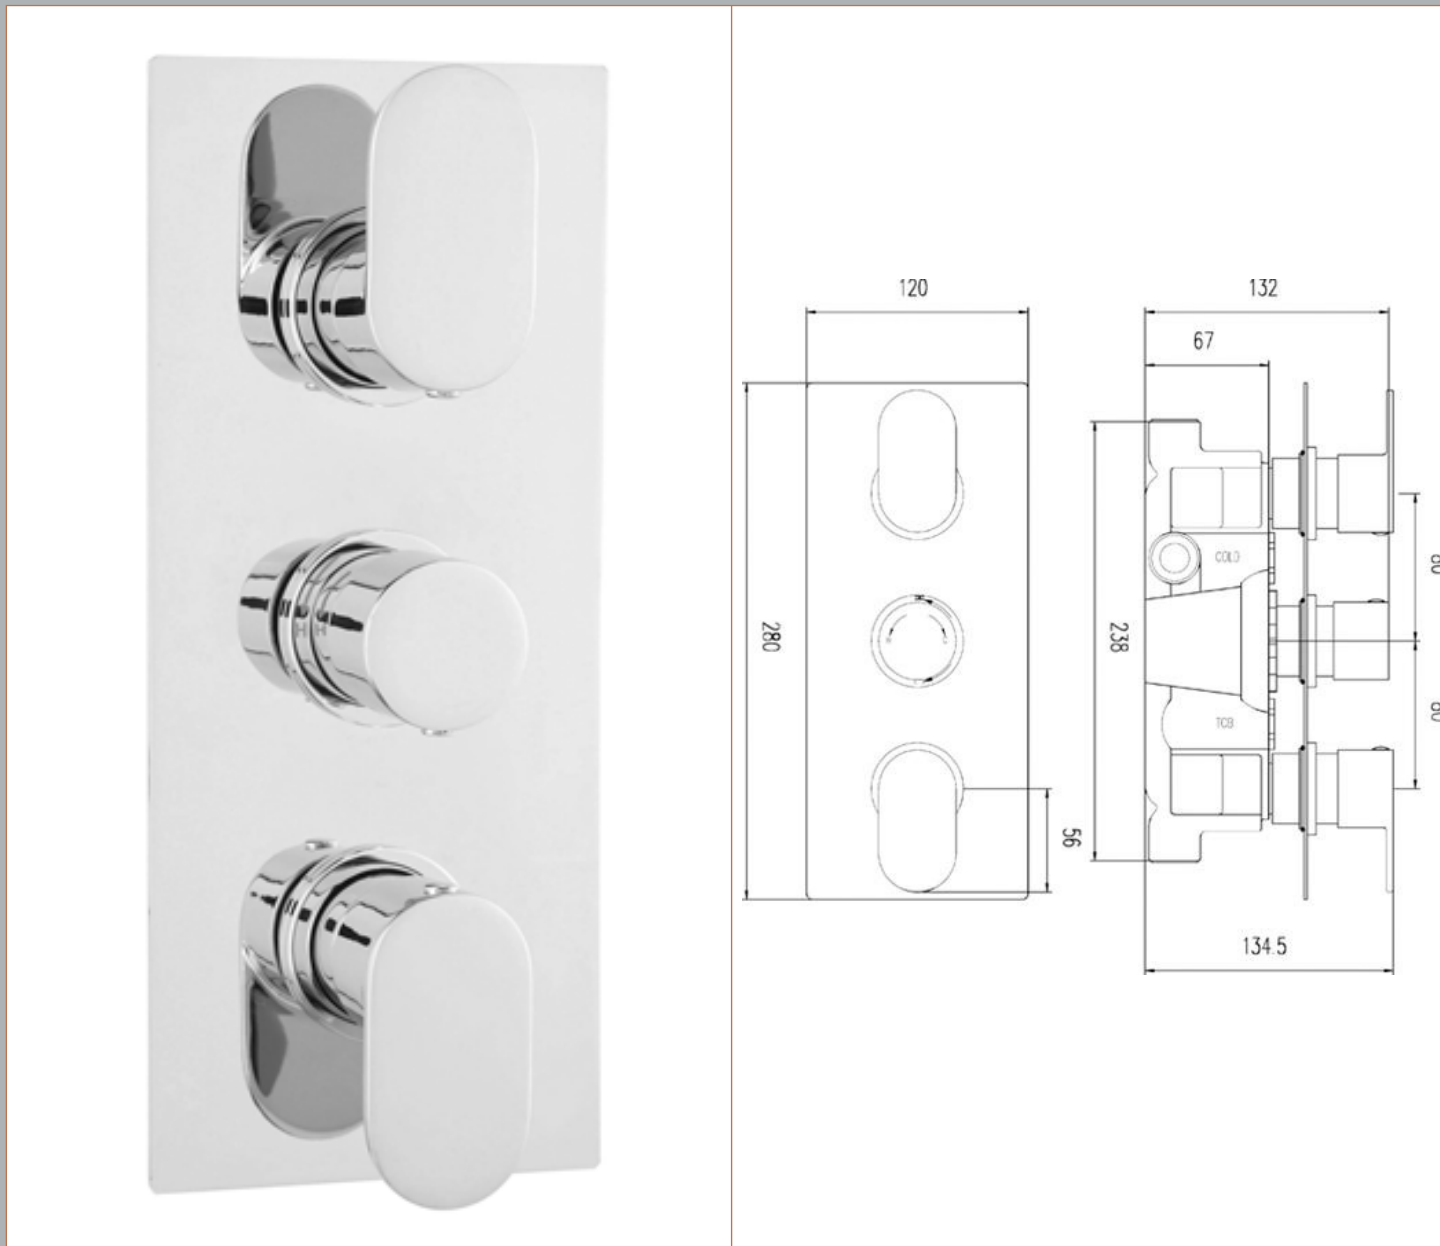

Sales Code: REI3611

Description: Reign Triple Conc Thermo Valve Rt Plt

Product Dimensions

Length (mm):	
Width (mm):	120
Height (mm):	280
Depth (mm):	135
Nett Weight (kg):	3.45

Packaging Dimensions

Length (mm):	320
Width (mm):	250
Height (mm):	110
Gross Weight (kg):	3.45

Packaging Data

Box Colour:	White Cardboard Box
Box Qty:	1
Label Size:	100 x 50
Label Colour:	White Label
Label Qty:	1

Outer Box Dimensions (If Applicable)

Length (mm):	
Width (mm):	290
Height (mm):	420
Depth (mm):	500
Gross Weight (kg):	
Barcode:	5055275832967

Product Details

Country of Origin:	United Kingdom
Fitting Instruction:	No
Product Material:	Brass/ABS
Mount Type:	Wall, Recessed
Outlet Elbow Supplied:	No
Easy Clean:	Not Applicable
Head Included:	No
Handset Included:	No
Body Jets Included:	Not Applicable
No of Body Jets:	Not Applicable
Operating Pressure (bar):	0.1
Valve/Cartridge Type:	1/4 Turn Ceramic Disc
Flow Rates (L/min):	0.1 bar: 5.5 0.5 bar: 14 1 bar: 20 2 bar: 29 3 bar: 44
TMV2 Approved:	No Approval No: N/A
TMV3 Approved:	No Approval No: N/A
WRAS Approved:	Yes Approval No: 2204707
Head Function:	Not Applicable
Handset Function:	Not Applicable
Body Jet Info:	Not Applicable
Pipe Size:	15 mm (1/2" Bsp)
Pipe Centres:	N/A
Colour/Finish:	Chrome
Hose Included:	Not Applicable
No. of Outlets:	2