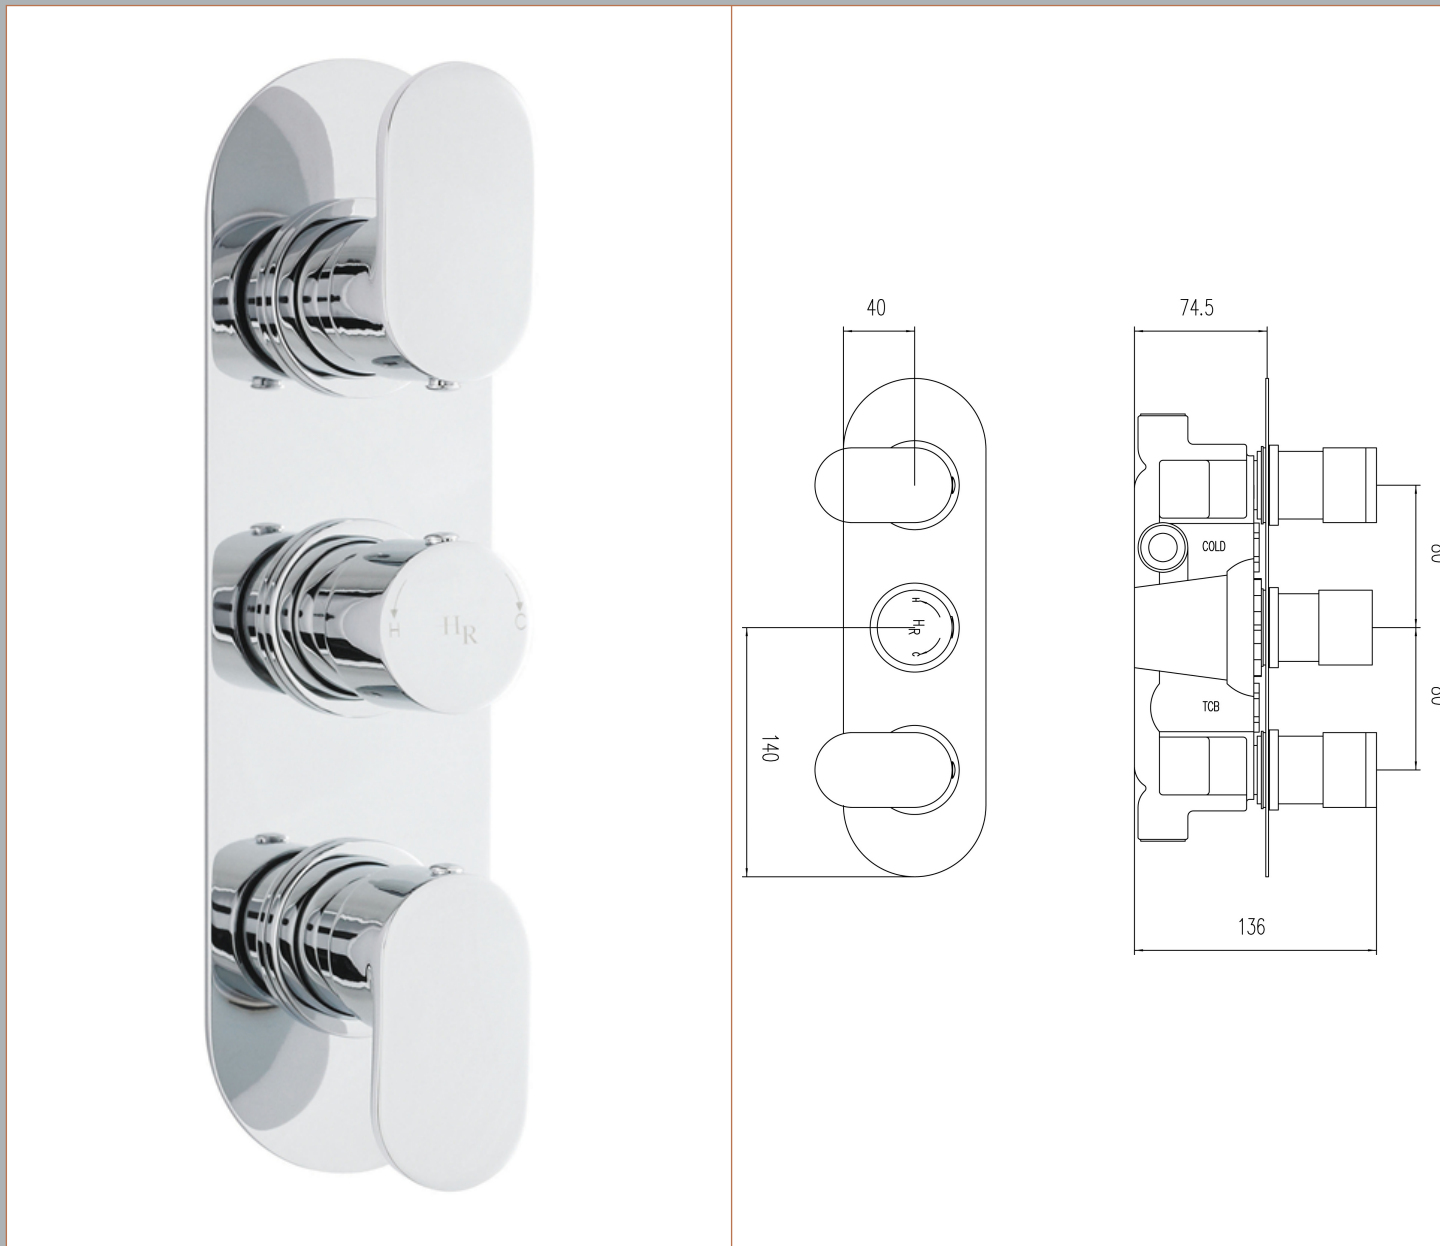

Sales Code: REI3417

Description: Reign Triple Valve W/Divert (Race Plate)

Product Dimensions

Length (mm):	
Width (mm):	95
Height (mm):	280
Depth (mm):	136
Nett Weight (kg):	3.5

Packaging Dimensions

Length (mm):	250
Width (mm):	240
Height (mm):	130
Gross Weight (kg):	3.5

Packaging Data

Box Colour:	White Cardboard Box
Box Qty:	1
Label Size:	100 x 50
Label Colour:	White Label
Label Qty:	1

Outer Box Dimensions (If Applicable)

Length (mm):	
Width (mm):	510
Height (mm):	500
Depth (mm):	355
Gross Weight (kg):	
Barcode:	5055275834145

Product Details

Country of Origin:	United Kingdom
Fitting Instruction:	No
Product Material:	Brass/ABS
Mount Type:	Wall
Outlet Elbow Supplied:	Not Applicable
Easy Clean:	Not Applicable
Head Included:	No
Handset Included:	No
Body Jets Included:	Not Applicable
No of Body Jets:	Not Applicable
Operating Pressure (bar):	0.5
Valve/Cartridge Type:	1/4 Turn Ceramic Disc
Flow Rates (L/min):	0.1 bar: N/A 0.5 bar: 13 1 bar: 17 2 bar: 24 3 bar: 27
TMV2 Approved:	No Approval No: N/A
TMV3 Approved:	No Approval No: N/A
WRAS Approved:	No Approval No: N/A
Head Function:	Not Applicable
Handset Function:	Not Applicable
Body Jet Info:	Not Applicable
Pipe Size:	22 mm (3/4" Bsp)
Pipe Centres:	125mm
Colour/Finish:	Chrome
Hose Included:	Not Applicable
No. of Outlets:	3