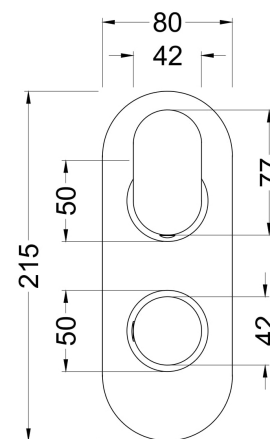

Sales Code: REI3410

Description: Reign Twin Conc Thermo Valve Rt Plt

Product Dimensions

Length (mm):	
Width (mm):	80
Height (mm):	215
Depth (mm):	136
Nett Weight (kg):	2.57

Packaging Dimensions

Length (mm):	250
Width (mm):	240
Height (mm):	110
Gross Weight (kg):	2.57

Packaging Data

Box Colour:	White Cardboard Box
Box Qty:	1
Label Size:	100 x 50
Label Colour:	White Label
Label Qty:	2

Outer Box Dimensions (If Applicable)

Length (mm):	
Width (mm):	290
Height (mm):	420
Depth (mm):	500
Gross Weight (kg):	15
Barcode:	5055369010165

Product Details

Country of Origin:	United Kingdom
Fitting Instruction:	No
Product Material:	Brass/ABS
Mount Type:	Wall, Recessed
Outlet Elbow Supplied:	No
Easy Clean:	Not Applicable
Head Included:	No
Handset Included:	No
Body Jets Included:	Not Applicable
No of Body Jets:	Not Applicable
Operating Pressure (bar):	0.1
Valve/Cartridge Type:	1/4 Turn Ceramic Disc
Flow Rates (L/min):	0.1 bar: 5.5 0.5 bar: 14 1 bar: 20 2 bar: 29 3 bar: 44
TMV2 Approved:	No Approval No: N/A
TMV3 Approved:	No Approval No: N/A
WRAS Approved:	Yes Approval No: 2204707
Head Function:	Not Applicable
Handset Function:	Not Applicable
Body Jet Info:	Not Applicable
Pipe Size:	15 mm (1/2" Bsp)
Pipe Centres:	N/A
Colour/Finish:	Chrome
Hose Included:	Not Applicable
No. of Outlets:	1