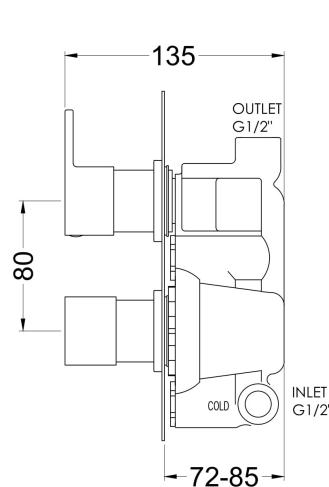

Sales Code: REI3410

Description: Reign Twin Conc Thermo Valve Rt Plt

Product Dimensions

Length (mm):	
Width (mm):	80
Height (mm):	215
Depth (mm):	136
Nett Weight (kg):	2.57

Packaging Dimensions

Length (mm):	250
Width (mm):	240
Height (mm):	110
Gross Weight (kg):	2.57

Packaging Data

Box Colour:	White Cardboard Box
Box Qty:	1
Label Size:	100 x 50
Label Colour:	White Label
Label Qty:	2

Outer Box Dimensions (If Applicable)

Length (mm):	
Width (mm):	290
Height (mm):	420
Depth (mm):	500
Gross Weight (kg):	15
Barcode:	5055369010165

Product Details

Country of Origin:	United Kingdom
Fitting Instruction:	No
Product Material:	Brass/ABS
Mount Type:	Wall, Recessed
Outlet Elbow Supplied:	No
Easy Clean:	Not Applicable
Head Included:	No
Handset Included:	No
Body Jets Included:	Not Applicable
No of Body Jets:	Not Applicable
Operating Pressure (bar):	0.1
Valve/Cartridge Type:	1/4 Turn Ceramic Disc
Flow Rates (L/min):	0.1 bar: 5.5 0.5 bar: 14 1 bar: 20 2 bar: 29 3 bar: 44
TMV2 Approved:	No Approval No: N/A
TMV3 Approved:	No Approval No: N/A
WRAS Approved:	Yes Approval No: 2204707
Head Function:	Not Applicable
Handset Function:	Not Applicable
Body Jet Info:	Not Applicable
Pipe Size:	15 mm (1/2" Bsp)
Pipe Centres:	N/A
Colour/Finish:	Chrome
Hose Included:	Not Applicable
No. of Outlets:	1